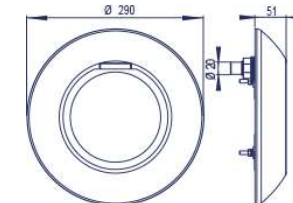

* Alimentar únicamente con fuente de alimentación SELV / To be powered only by a SELV power supply.