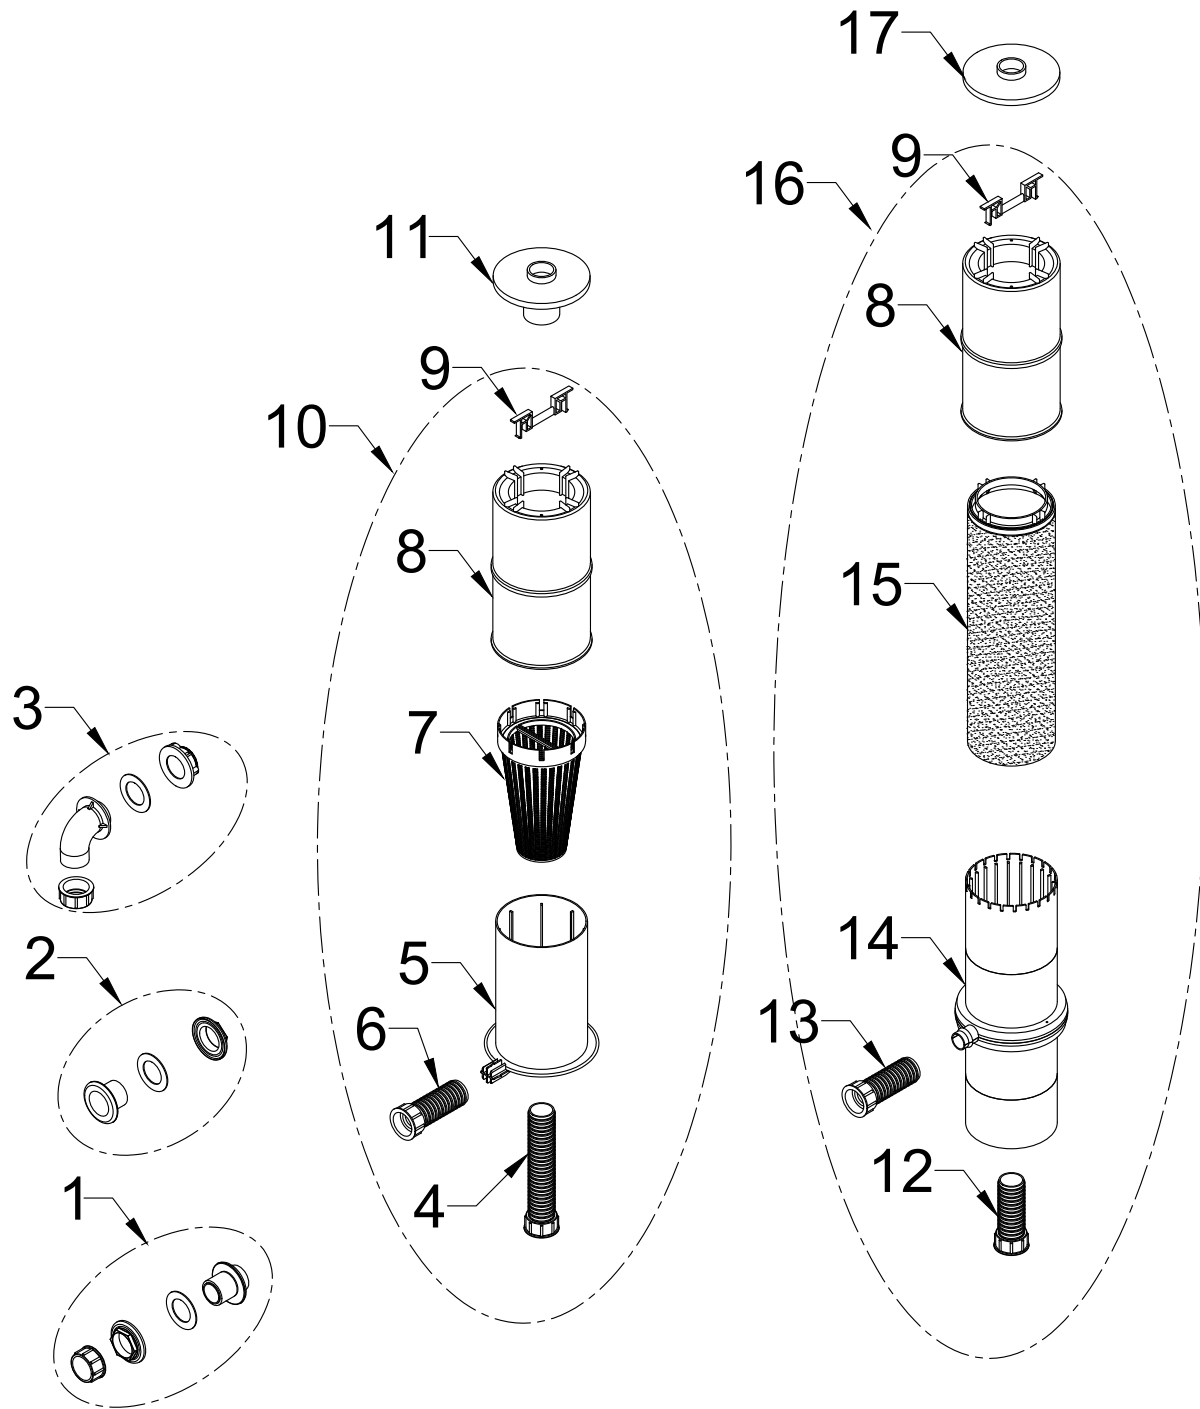

DESCRIZIONE: POP-CLASSIC 120 skimmer e passanti  
DESCRIPTION: POP-CLASSIC 120 skimmer and wall fittings

POS	CODICE - code	DESCRIZIONE - description	TIPOLOGIA - type	MULTIPACK
1	RLDEPASC16	PASSANTE DI ASPIRAZIONE SUCTION FITTING	ricambio (high) spare part (high)	-
2	RLDEPATSK16	PASSANTE ATTACCO SKIMMER SKIMMER FITTING	ricambio (high) spare part (high)	-
3	RLDEPAMANC	PASSANTE DI MANDATA RETURN FITTING	ricambio (high) spare part (high)	-
4		GAMBO SKIMMER FILTRO ESTERNO SKIMMER SUCTION PIPE	ricambio (high) spare part (high)	RLGAMBE949916K4 ( 4 pcs )
5	DECORSKFE99	CORPO SKIMMER CON ATTACCO SUP. SKIMMER BODY	ricambio (low) spare part (low)	-
6	RLDEBOALSK16	GAMBO SUPERIORE FILTRO ESTERNO SKIMMER UPPER PIPE FOR SAND FILTER	ricambio (high) spare part (high)	
7	RLDECEST99	CESTELLO PREFILTRO CON MANIGLIA PRE-FILTER BASKET	ricambio (high) spare part (high)	
8	DETESSK97	TESTA FLOTTANTE CON MANIGLIA FLOATING HEAD	ricambio (low) spare part (low)	-
9	RLDEDIST99	MANIGLIA DI SICUREZZA SAFETY HANDLE	ricambio (high) spare part (high)	
10	DESKE949916	SKIMMER COMPLETO FILTRO ESTERNO COMPLETE SKIMMER	ricambio (low) spare part (low)	-
11		PIATTELLO ASPIRAFANGO FILTRO ESTERNO ASPIRATION PLATE FOR SAND FILTER	ricambio (high) spare part (high)	RLDEPIAT2K2 ( 2 pcs )
12		GAMBO INFERIORE FILTRO BOA SKIMMER SUCTION PIPE FOR BOA	ricambio (high) spare part (high)	RLGAMBE949716K4 ( 4 pcs )
13	RLDEBOALSK16	GAMBO SUPERIORE FILTRO BOA SKIMMER UPPER PIPE FOR BOA	ricambio (high) spare part (high)	
14	DECORSK97	CORPO SKIMMER FILTRO BOA BODY SKIMMER FOR BOA FILTER	ricambio (low) spare part (low)	-
15		CALZA FILTRO BOA BOA FILTER	ricambio (high) spare part (high)	RLDECALZ97K2 ( 2 pcs )
16	DESK120	SKIMMER COMPLETO FILTRO BOA COMPLETE SKIMMER FOR BOA FILTER	Componente component	-
17		PIATTELLO ASPIRAFANGO FILTRO BOA ASPIRATION PLATE FOR BOA	ricambio (high) spare part (high)	RLDEPIATK2 ( 2 pcs )