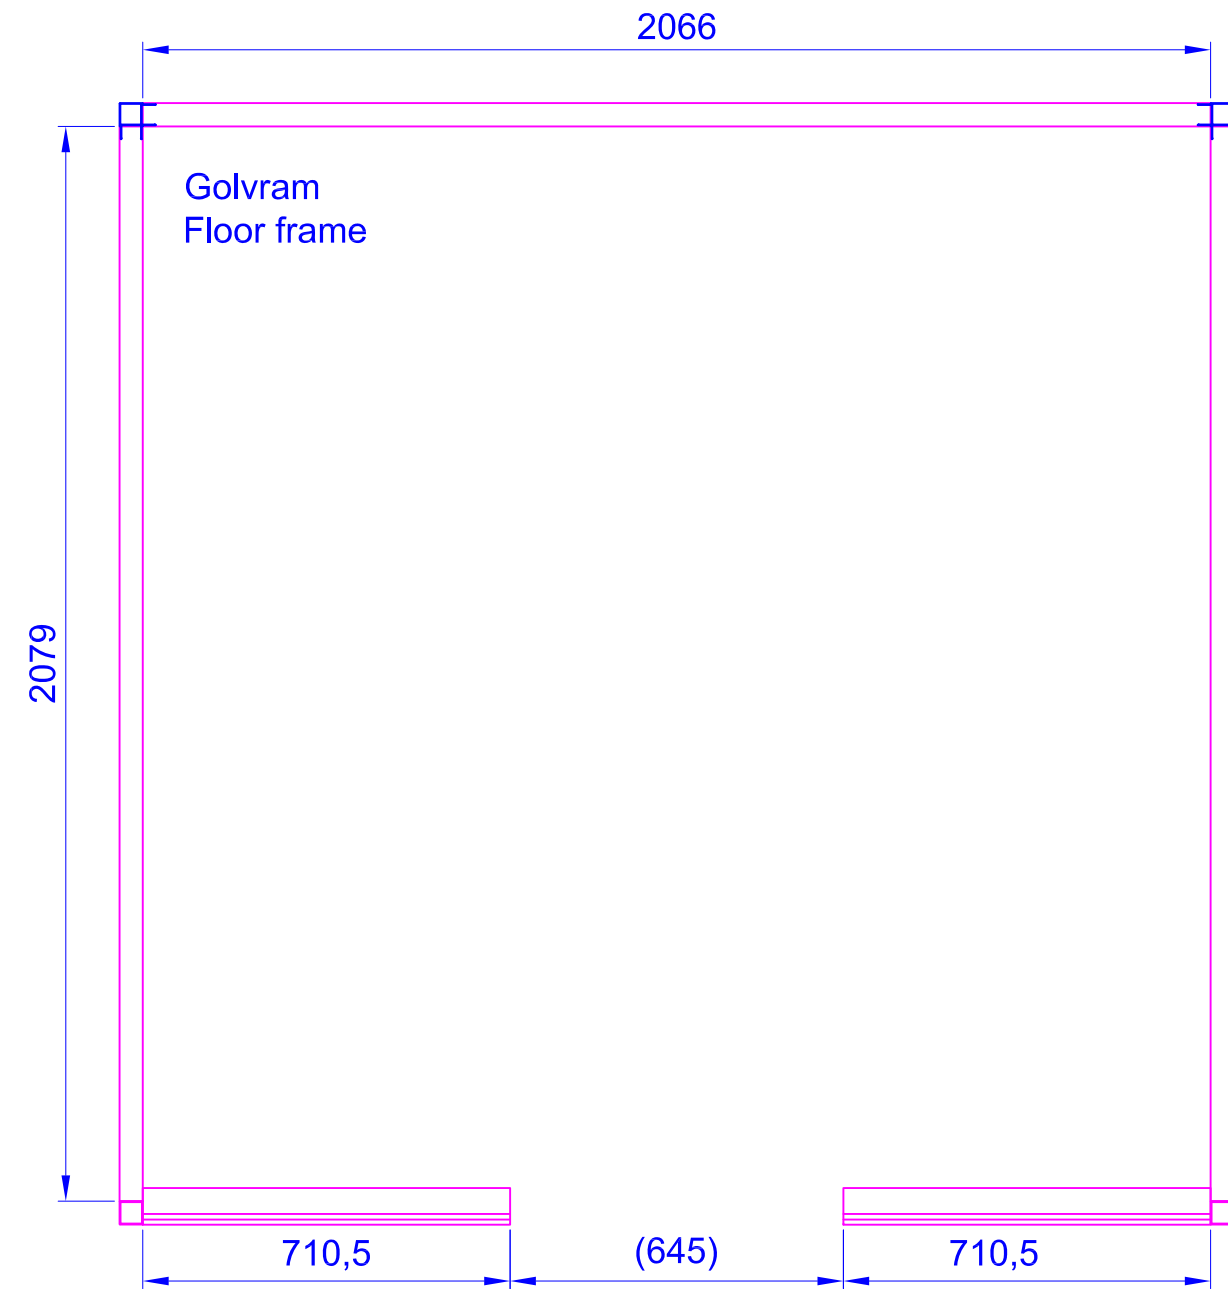

LAYOUTS HARMONY GF

1670X1160
1415X1415
1670X1670
1925X1670
2180X1670
1925X1925
2180X1925
2435X1925
2690X1925
2180X2180
2435X2180

1670x1160

1415x1415

1670x1670

1925x1670

2180x1670

*Third bench with bench support needs to be ordered as special.

Placerad i höger hörn
Placed in right corner

Harmony GF 2435x1925

Placerad i vänster hörn

Placed in left corner

Harmony GF 2435x1925

Placerad i höger hörn
Placed in right corner

Harmony GF 2690x1925

Placerad i vänster hörn

Placed in left corner

Harmony GF 2690x1925

Placerad i höger hörn

Placed in right corner

Harmony GF 2180x2180

Placerad i vänster hörn

Placed in left corner

Harmony GF 2180x2180

Placerad i höger hörn
Placed in right corner

Harmony GF 2435x2180

Placerad i vänster hörn

Placed in left corner

Harmony GF 2435x2180

Placerad i höger hörn

Placed in right corner