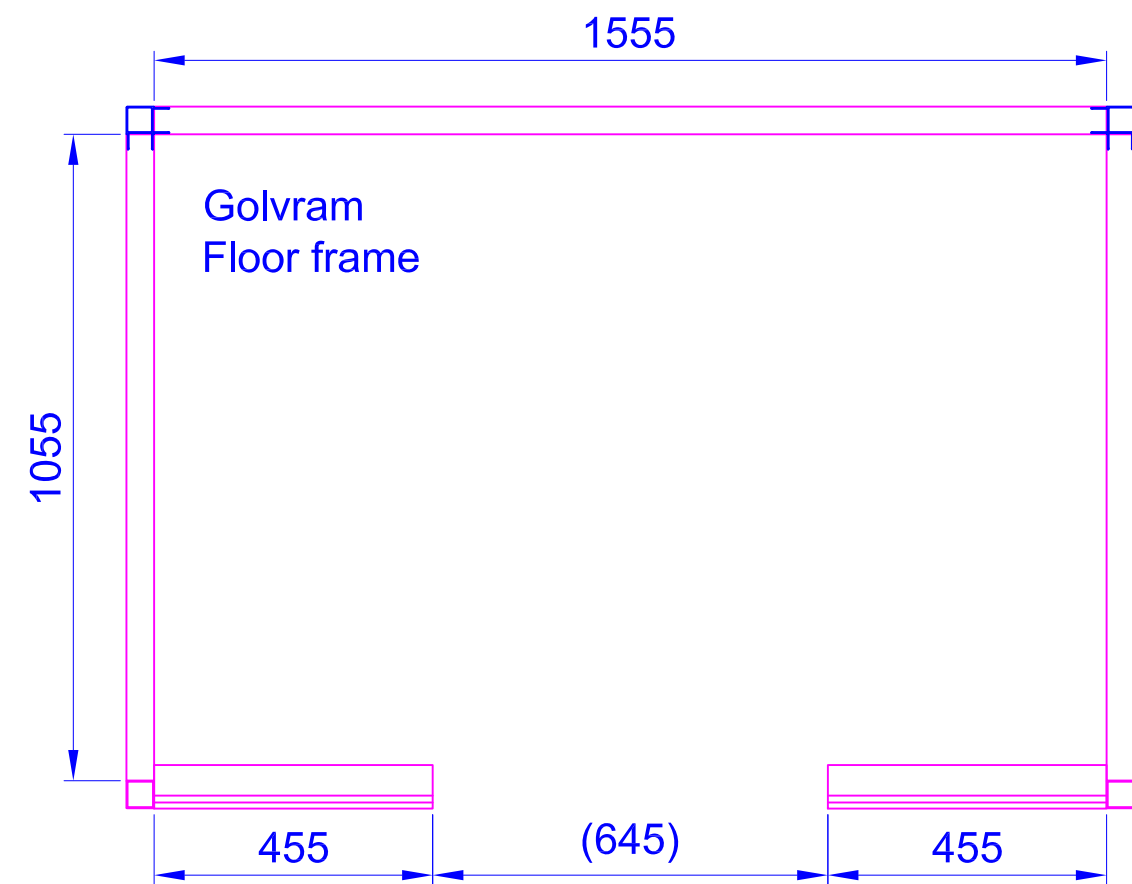

2435x2180

*Third bench with bench support needs to be ordered as special.

Harmony GF 1670x1160

Placerad i vänster hörn

Placed in left corner

Harmony GF 1670x1160

Placerad i höger hörn

Placed in right corner

Harmony GF 1415x1415

Placerad i vänster hörn

Placed in left corner

Harmony GF 1415x1415

Placerad i höger hörn

Placed in right corner

Harmony GF 1670x1670

Placerad i vänster hörn

Placed in left corner

Harmony GF 1670x1670

Placerad i höger hörn
Placed in right corner

Harmony GF 1925x1670

Placerad i vänster hörn

Placed in left corner

Harmony GF 1925x1670

Placerad i höger hörn
Placed in right corner

Placed in left corner

Harmony GF 2690x1925

Placerad i höger hörn

Placed in right corner

Harmony GF 2180x2180

Placerad i vänster hörn

Placed in left corner

Harmony GF 2180x2180