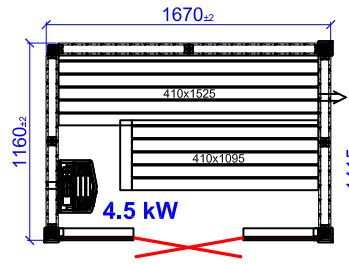

LAYOUTS HARMONY GF

1670X1160
1415X1415
1670X1670
1925X1670
2180X1670
1925X1925
2180X1925
2435X1925
2690X1925
2180X2180
2435X2180

1670x1160

1415x1415

1670x1670

1925x1670

2180x1670

*Third bench with bench support needs to be ordered as special.

*Third bench with bench support needs to be ordered as special.

1925x1925

*Third bench with bench support needs to be ordered as special.

2180x1925

*Third bench with bench support needs to be ordered as special.

2435x1925

*Third bench with bench support needs to be ordered as special.

2690x1925

*Third bench with bench support needs to be ordered as special.

2180x2180

*Third bench with bench support needs to be ordered as special.