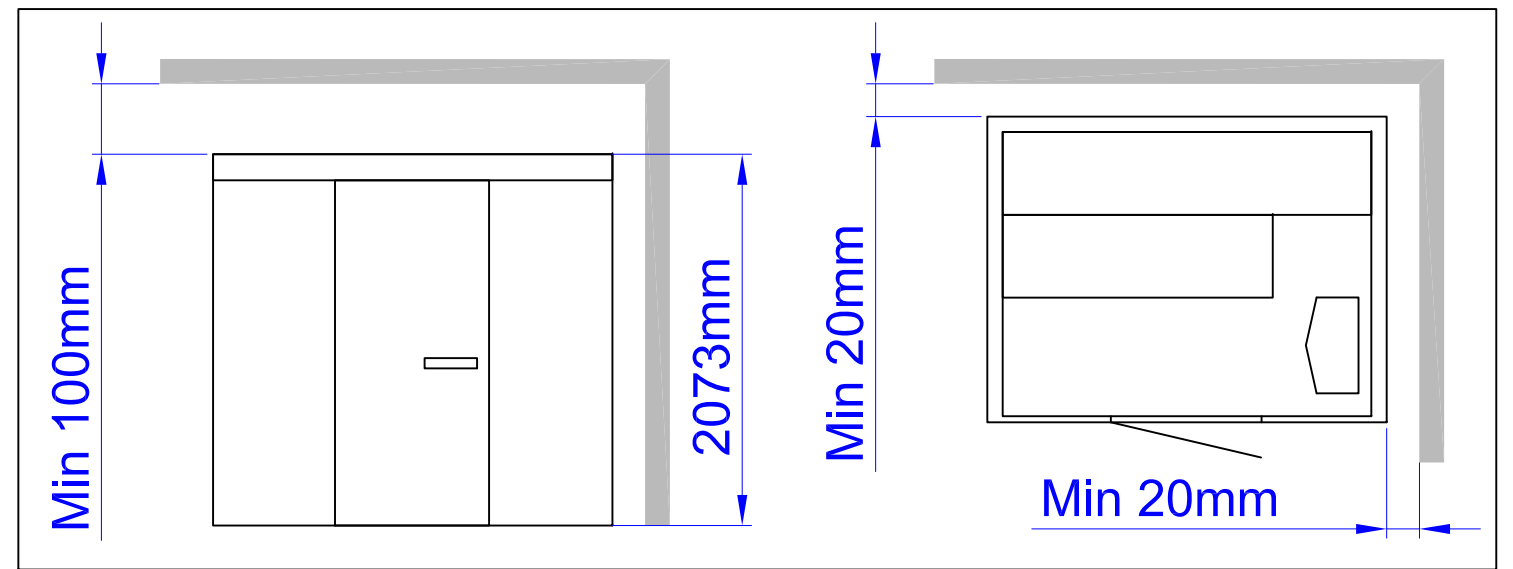

LAYOUTS HARMONY GF

1670X1160
1415X1415
1670X1670
1925X1670
2180X1670
1925X1925
2180X1925
2435X1925
2690X1925
2180X2180
2435X2180

1670x1160

1415x1415

1670x1670

1925x1670

2180x1670

*Third bench with bench support needs to be ordered as special.

2435x1925

*Third bench with bench support needs to be ordered as special.

2690x1925

*Third bench with bench support needs to be ordered as special.

2180x2180

*Third bench with bench support needs to be ordered as special.

2435x2180

*Third bench with bench support needs to be ordered as special.

Harmony GF 1670x1160

Placerad i vänster hörn

Placed in left corner

Harmony GF 1670x1160

Placerad i höger hörn

Placed in right corner

Harmony GF 1415x1415

Placerad i vänster hörn

Placed in left corner

Harmony GF 1415x1415

Placerad i höger hörn

Placed in right corner

Harmony GF 1670x1670

Placerad i vänster hörn