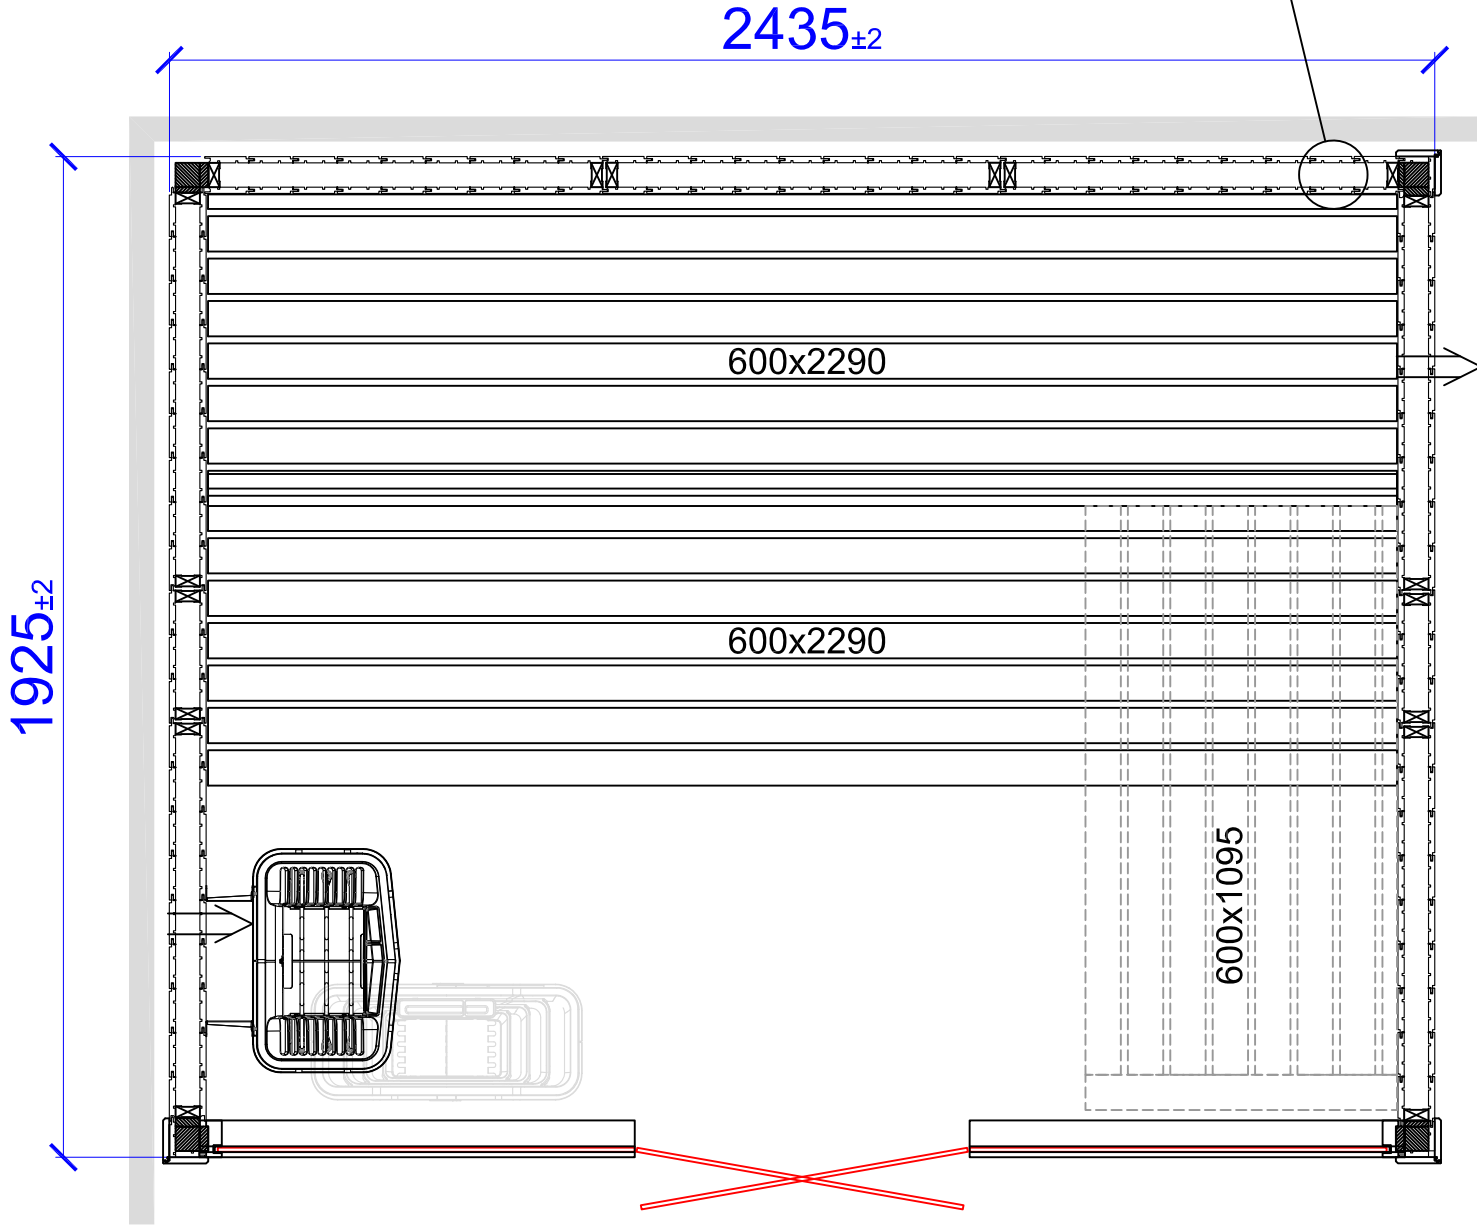

LAYOUTS HARMONY GF

1670X1160
1415X1415
1670X1670
1925X1670
2180X1670
1925X1925
2180X1925
2435X1925
2690X1925
2180X2180
2435X2180

1670x1160

1415x1415

1670x1670

1925x1670

2180x1670

*Third bench with bench support needs to be ordered as special.

Placerad i vänster hörn

Placed in left corner

Harmony GF 1925x1925

Placerad i höger hörn
Placed in right corner

Harmony GF 2180x1925

Placerad i vänster hörn

Placed in left corner

Harmony GF 2180x1925

Placerad i höger hörn
Placed in right corner

Harmony GF 2435x1925

Placerad i vänster hörn

Placed in left corner

Harmony GF 2435x1925

Placerad i höger hörn
Placed in right corner

Harmony GF 2690x1925

Placerad i vänster hörn

Placed in left corner

Harmony GF 2690x1925

Placerad i höger hörn

Placed in right corner

Harmony GF 2180x2180

Placerad i vänster hörn

Placed in left corner

Harmony GF 2180x2180