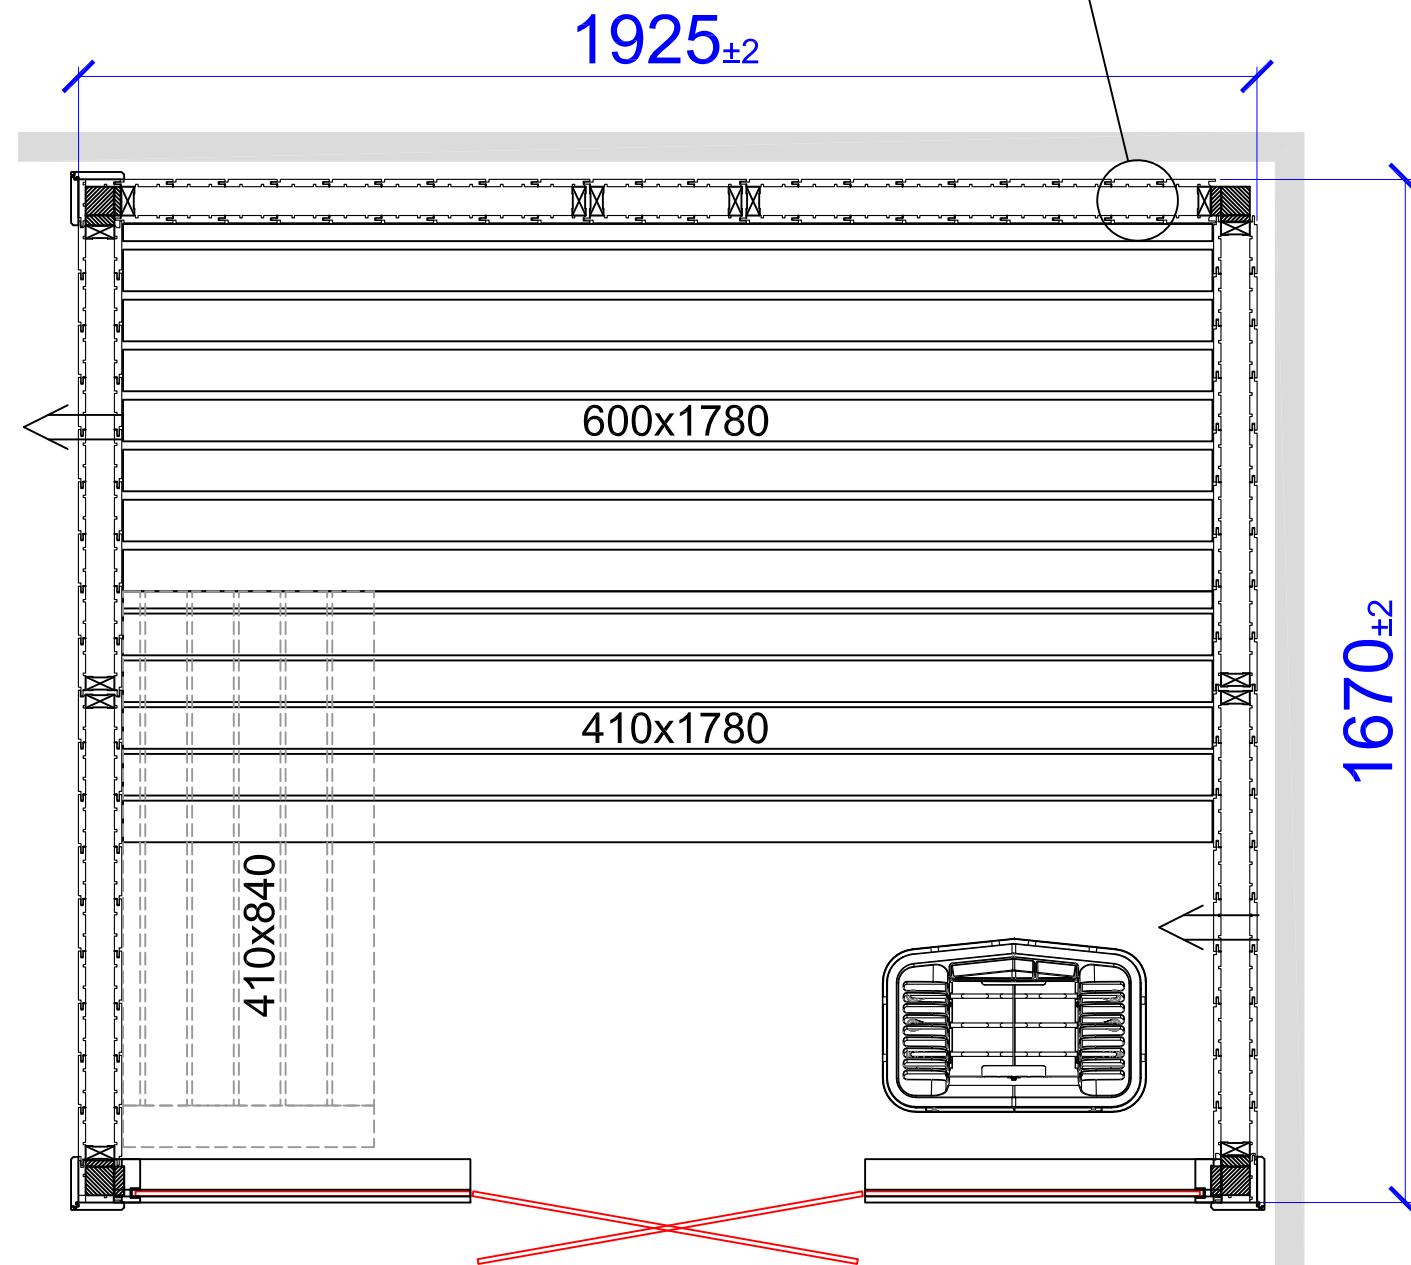

LAYOUTS HARMONY GF

1670X1160
1415X1415
1670X1670
1925X1670
2180X1670
1925X1925
2180X1925
2435X1925
2690X1925
2180X2180
2435X2180

1670x1160

1415x1415

1670x1670

1925x1670

2180x1670

*Third bench with bench support needs to be ordered as special.

Harmony GF 1415x1415

Placerad i vänster hörn

Placed in left corner

Harmony GF 1415x1415

Placerad i höger hörn

Placed in right corner

Harmony GF 1670x1670

Placerad i vänster hörn

Placed in left corner

Harmony GF 1670x1670

Placerad i höger hörn
Placed in right corner

Harmony GF 1925x1670

Placerad i vänster hörn

Placed in left corner

Harmony GF 1925x1670

Placerad i höger hörn
Placed in right corner

Harmony GF 2180x1670

Placerad i vänster hörn

Placed in left corner

Harmony GF 2180x1670

Placerad i höger hörn
Placed in right corner

2180_{±2}

2066

Harmony GF 1925x1925