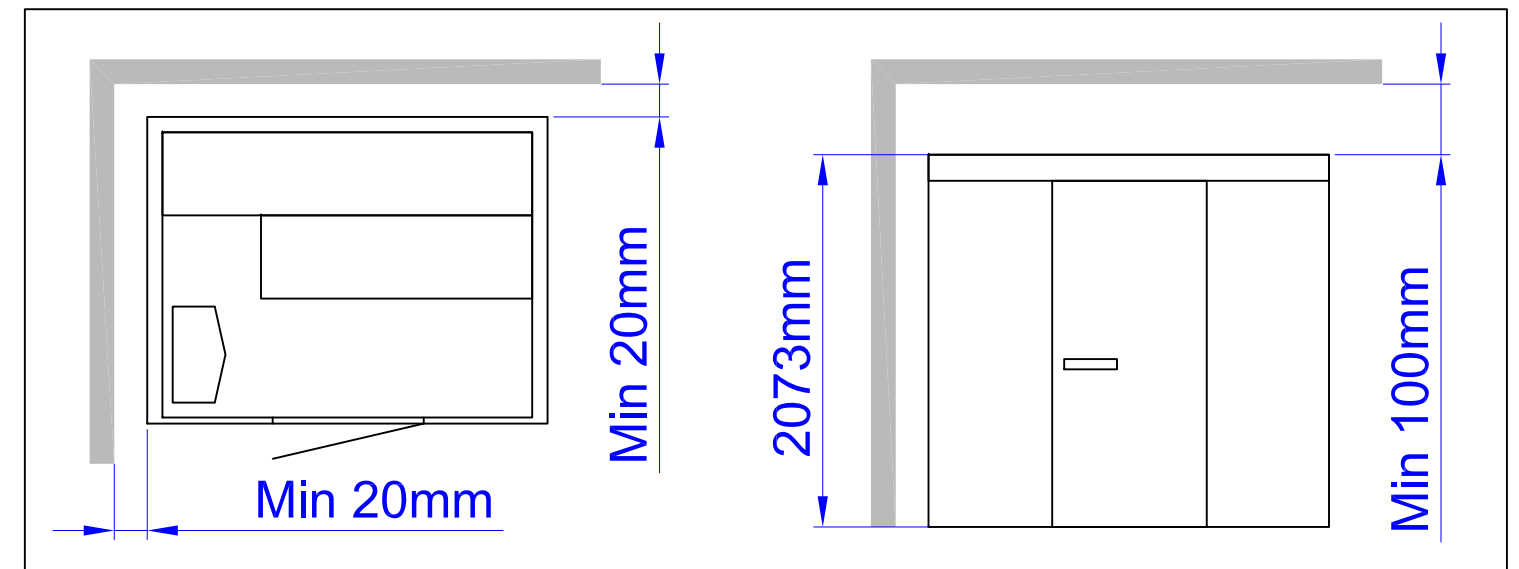

LAYOUTS HARMONY GF

1670X1160
1415X1415
1670X1670
1925X1670
2180X1670
1925X1925
2180X1925
2435X1925
2690X1925
2180X2180
2435X2180

1670x1160

1415x1415

1670x1670

1925x1670

2180x1670

*Third bench with bench support needs to be ordered as special.

2435x2180

*Third bench with bench support needs to be ordered as special.

Harmony GF 1670x1160

Placerad i vänster hörn

Placed in left corner

Harmony GF 1670x1160

Placerad i höger hörn

Placed in right corner

Harmony GF 1415x1415

Placerad i vänster hörn

Placed in left corner

Harmony GF 1415x1415

Placerad i höger hörn

Placed in right corner

Harmony GF 1670x1670

Placerad i vänster hörn

Placed in left corner

Harmony GF 2690x1925

Placerad i höger hörn

Placed in right corner

Harmony GF 2180x2180

Placerad i vänster hörn

Placed in left corner

Harmony GF 2180x2180