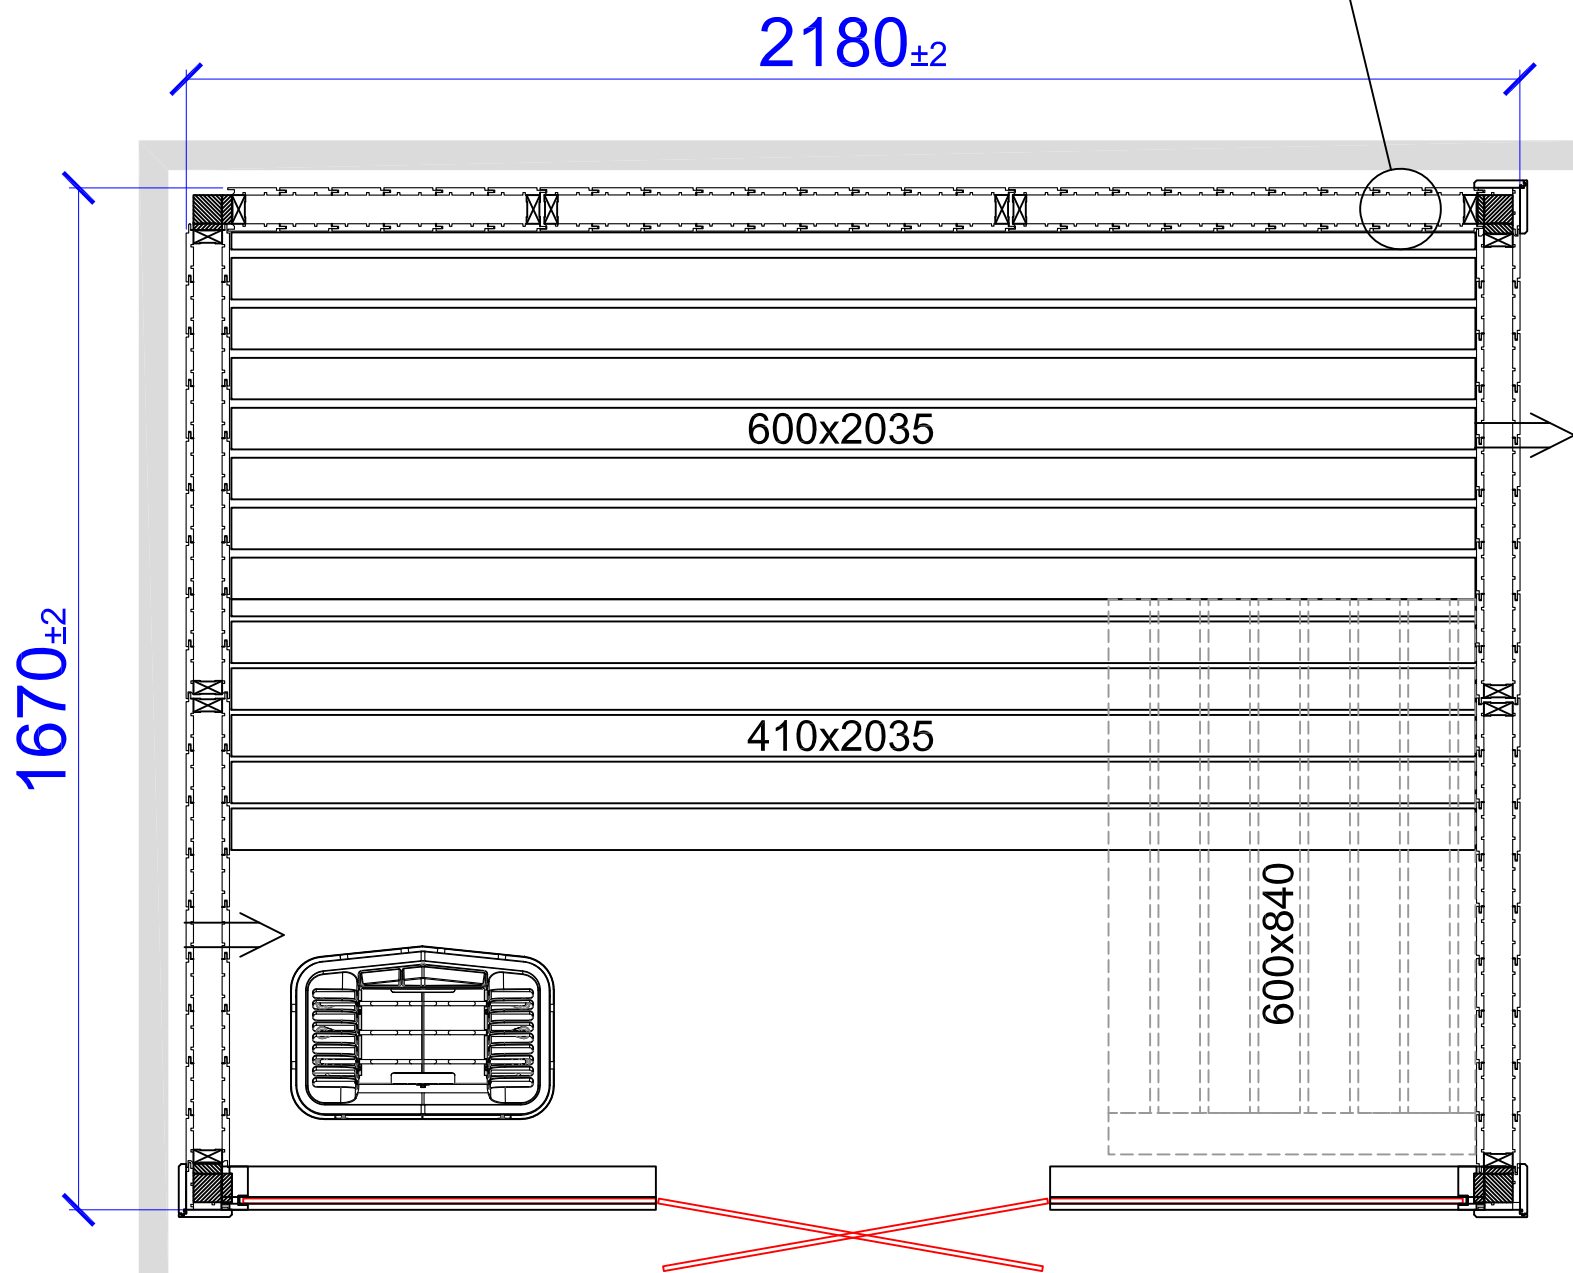

LAYOUTS HARMONY GF

1670X1160
1415X1415
1670X1670
1925X1670
2180X1670
1925X1925
2180X1925
2435X1925
2690X1925
2180X2180
2435X2180

1670x1160

1415x1415

1670x1670

1925x1670

2180x1670

*Third bench with bench support needs to be ordered as special.

Harmony GF 1415x1415

Placerad i vänster hörn

Placed in left corner

Harmony GF 1415x1415

Placerad i höger hörn

Placed in right corner

Harmony GF 1670x1670

Placerad i vänster hörn

Placed in left corner

Harmony GF 1670x1670

Placerad i höger hörn
Placed in right corner

Harmony GF 1925x1670

Placerad i vänster hörn

Placed in left corner

Harmony GF 1925x1670

Placerad i höger hörn
Placed in right corner

Harmony GF 2180x1670

Placerad i vänster hörn

Placed in left corner

Harmony GF 2180x1670

Placerad i höger hörn
Placed in right corner

2180_{±2}

2066

Harmony GF 1925x1925