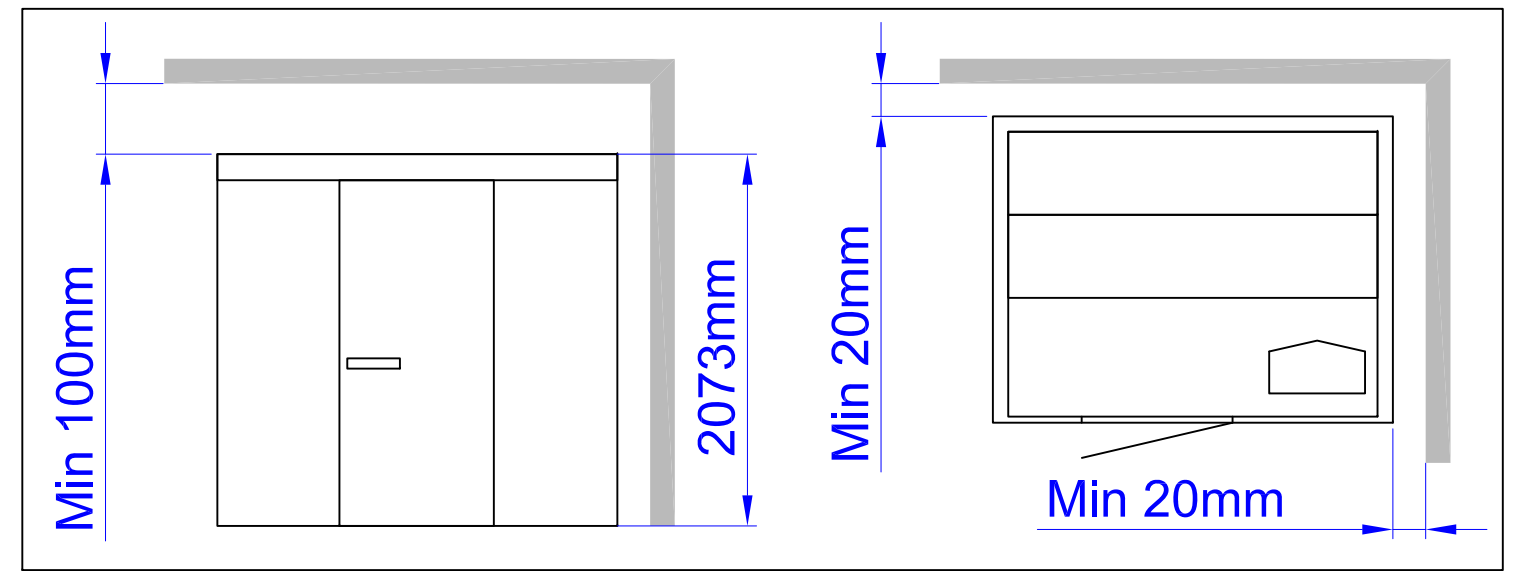

LAYOUTS HARMONY GF

1670X1160
1415X1415
1670X1670
1925X1670
2180X1670
1925X1925
2180X1925
2435X1925
2690X1925
2180X2180
2435X2180

1670x1160

1415x1415

1670x1670

1925x1670

2180x1670

*Third bench with bench support needs to be ordered as special.

2435x2180

*Third bench with bench support needs to be ordered as special.

Harmony GF 1670x1160

Placerad i vänster hörn

Placed in left corner

Harmony GF 1670x1160

Placerad i höger hörn

Placed in right corner

Harmony GF 1415x1415

Placerad i vänster hörn

Placed in left corner

Harmony GF 1415x1415

Placerad i höger hörn

Placed in right corner

Harmony GF 1670x1670

Placerad i vänster hörn

Placed in left corner

Harmony GF 1670x1670

Placerad i höger hörn
Placed in right corner

Harmony GF 1925x1670

Placerad i vänster hörn

Placed in left corner

Harmony GF 1925x1670

Placerad i höger hörn
Placed in right corner