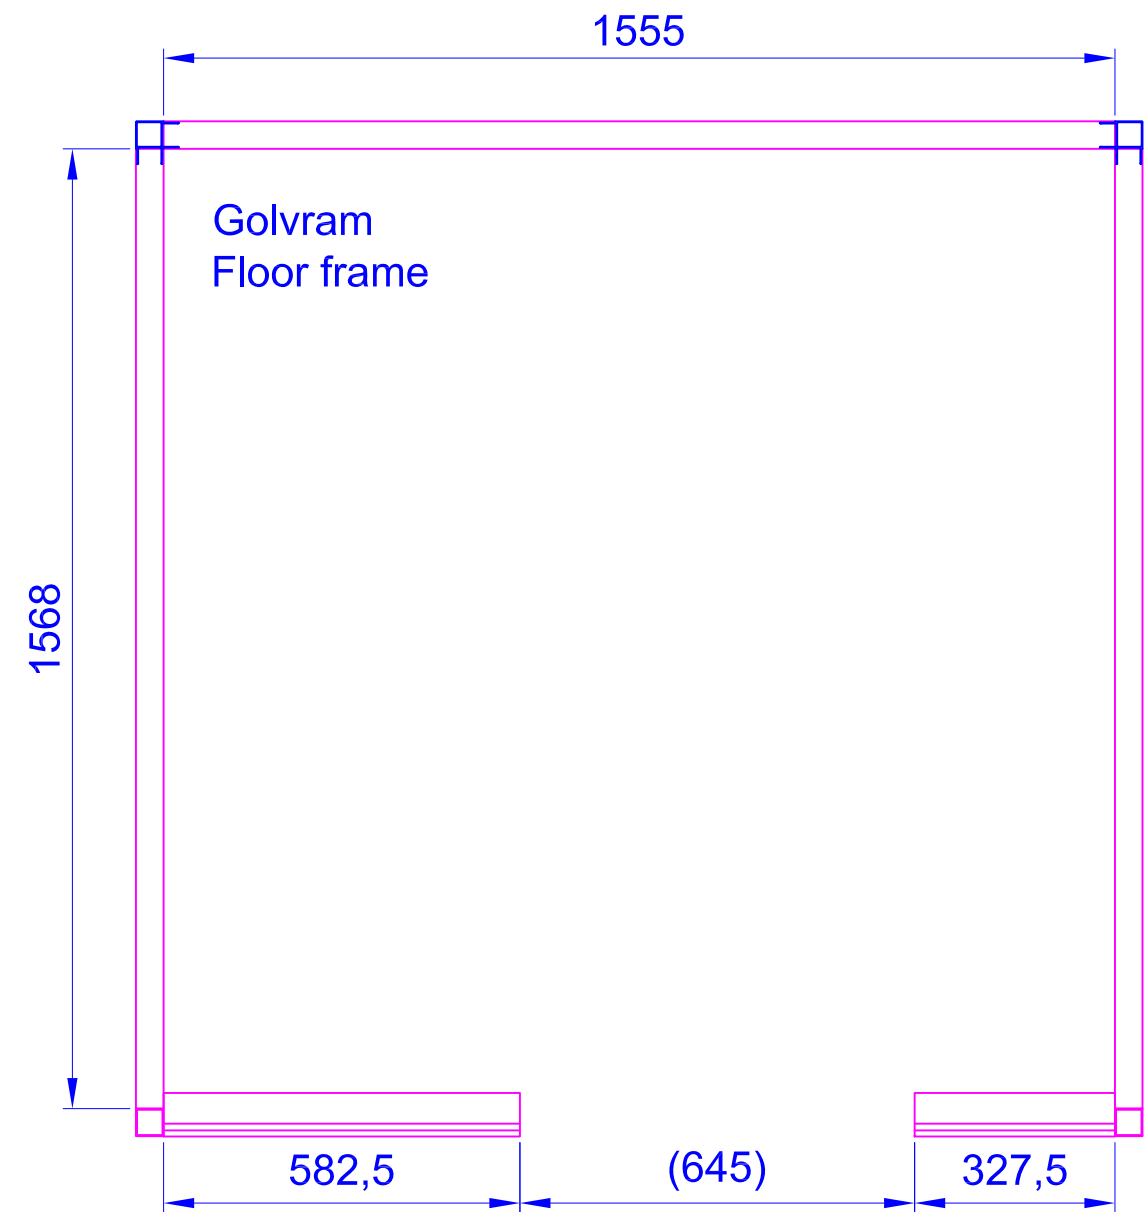

LAYOUTS HARMONY GF

1670X1160
1415X1415
1670X1670
1925X1670
2180X1670
1925X1925
2180X1925
2435X1925
2690X1925
2180X2180
2435X2180

1670x1160

1415x1415

1670x1670

1925x1670

2180x1670

*Third bench with bench support needs to be ordered as special.

Harmony GF 1415x1415

Placerad i vänster hörn

Placed in left corner

Harmony GF 1415x1415

Placerad i höger hörn

Placed in right corner

Harmony GF 1670x1670

Placerad i vänster hörn

Placed in left corner

Harmony GF 1670x1670

Placerad i höger hörn
Placed in right corner

Harmony GF 1925x1670

Placerad i vänster hörn

Placed in left corner

Harmony GF 1925x1670

Placerad i höger hörn
Placed in right corner

Placed in left corner

Harmony GF 2690x1925

Placerad i höger hörn

Placed in right corner

Harmony GF 2180x2180

Placerad i vänster hörn

Placed in left corner

Harmony GF 2180x2180