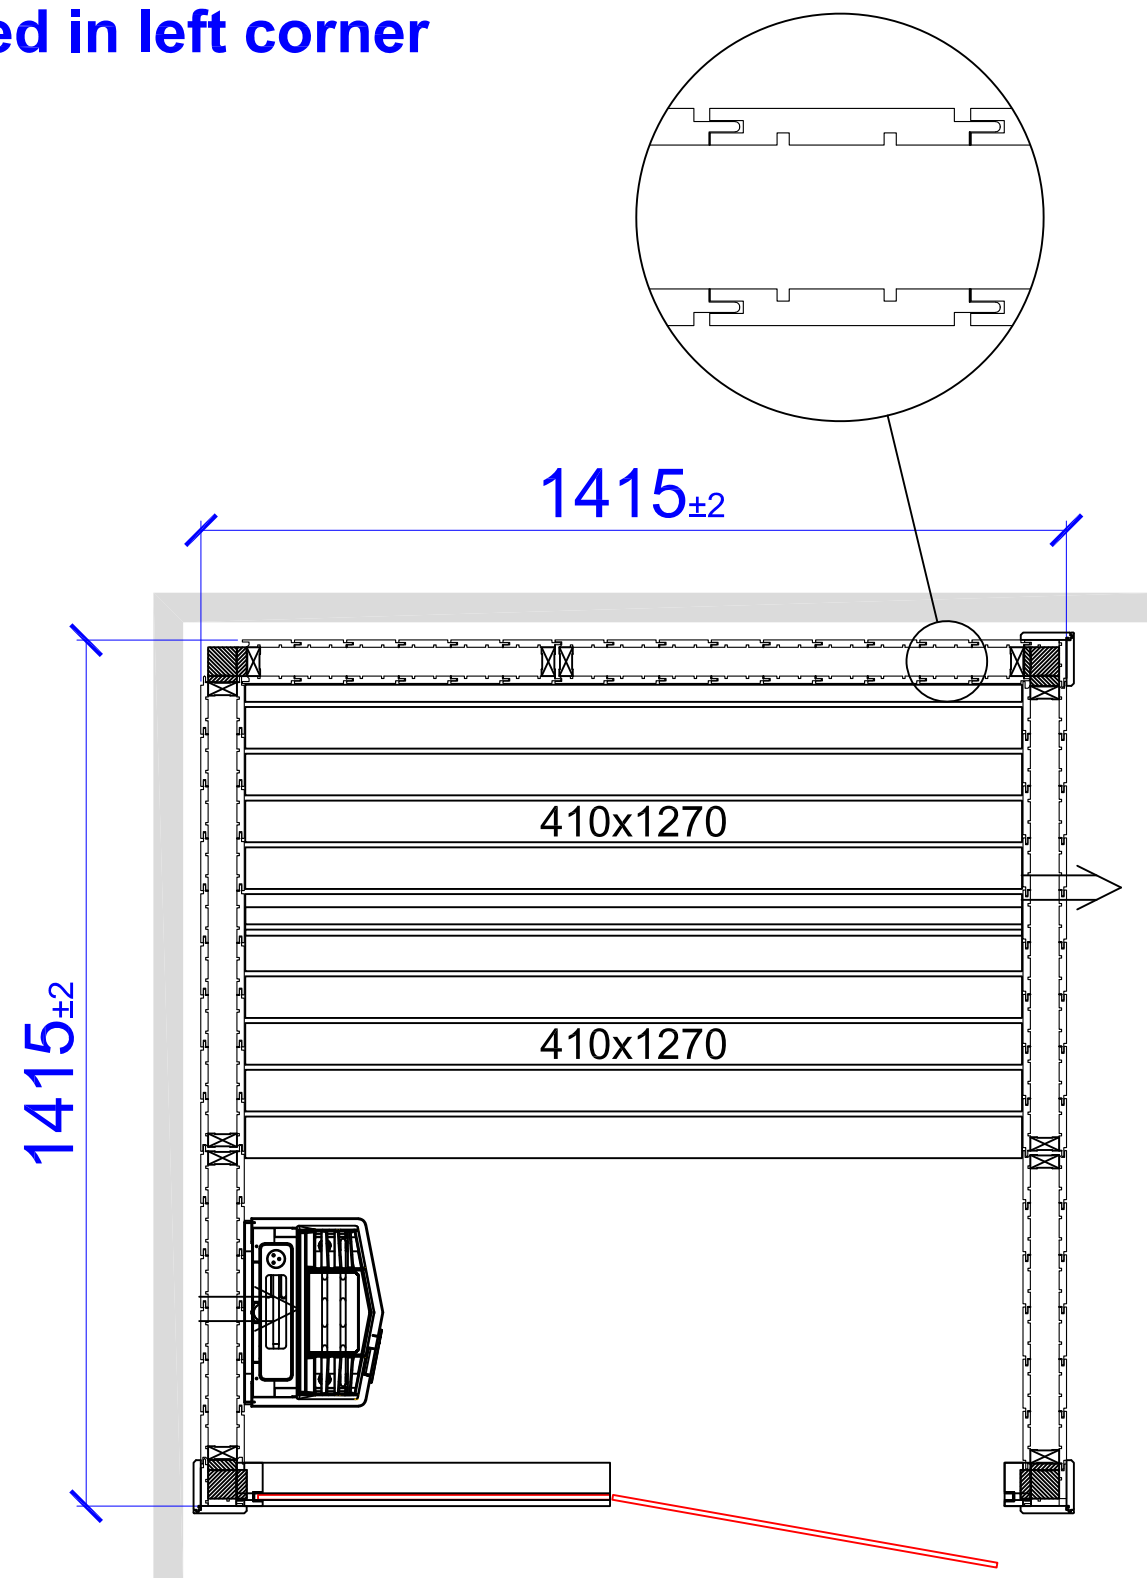

2435x2180

*Third bench with bench support needs to be ordered as special.

Harmony GF 1670x1160

Placerad i vänster hörn

Placed in left corner

Harmony GF 1670x1160

Placerad i höger hörn

Placed in right corner

Harmony GF 1415x1415

Placerad i vänster hörn

Placed in left corner

Harmony GF 1415x1415

Placerad i höger hörn

Placed in right corner

Harmony GF 1670x1670

Placerad i vänster hörn

Placed in left corner

Harmony GF 1670x1670

Placerad i höger hörn
Placed in right corner

Harmony GF 1925x1670

Placerad i vänster hörn

Placed in left corner

Harmony GF 1925x1670

Placerad i höger hörn
Placed in right corner

Placed in left corner

Harmony GF 2690x1925

Placerad i höger hörn

Placed in right corner

Harmony GF 2180x2180

Placerad i vänster hörn

Placed in left corner

Harmony GF 2180x2180