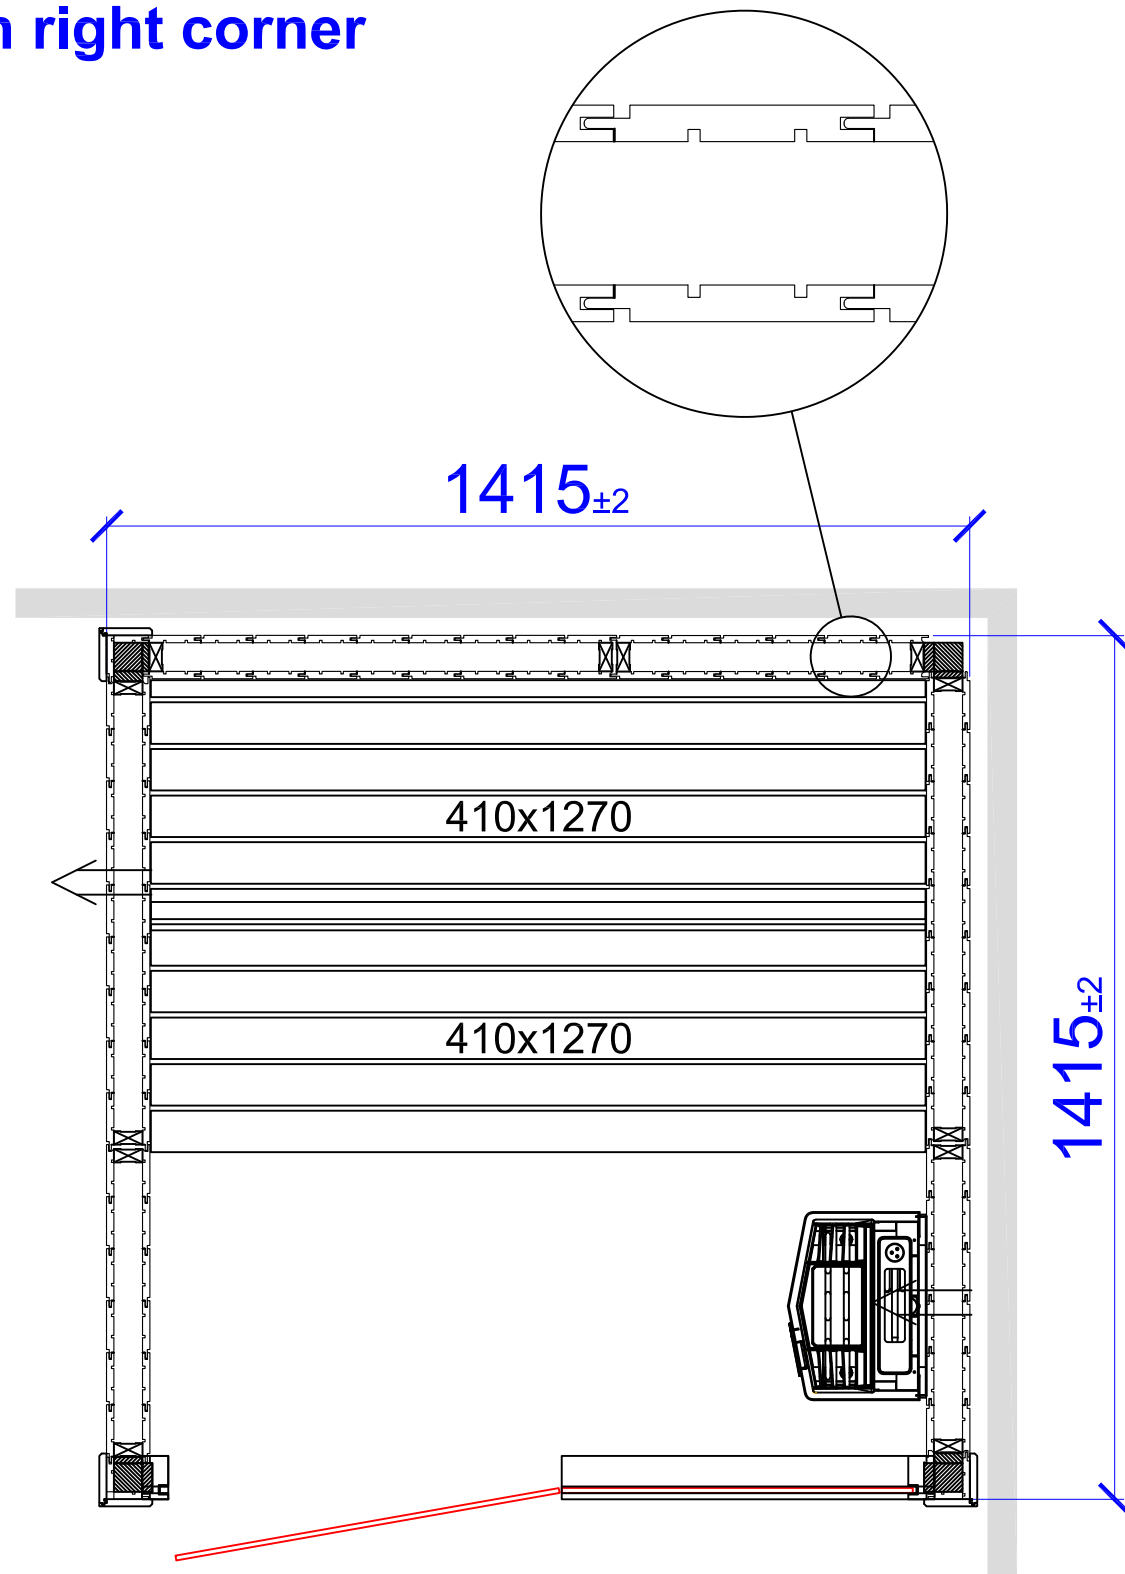

2435x2180

*Third bench with bench support needs to be ordered as special.

Harmony GF 1670x1160

Placerad i vänster hörn

Placed in left corner

Harmony GF 1670x1160

Placerad i höger hörn

Placed in right corner

Harmony GF 1415x1415

Placerad i vänster hörn

Placed in left corner

Harmony GF 1415x1415

Placerad i höger hörn

Placed in right corner

Harmony GF 1670x1670

Placerad i vänster hörn

Placed in left corner

Harmony GF 1670x1670

Placerad i höger hörn
Placed in right corner

Harmony GF 1925x1670

Placerad i vänster hörn

Placed in left corner

Harmony GF 1925x1670

Placerad i höger hörn
Placed in right corner

Placed in left corner

Harmony GF 2690x1925

Placerad i höger hörn

Placed in right corner

Harmony GF 2180x2180

Placerad i vänster hörn

Placed in left corner

Harmony GF 2180x2180