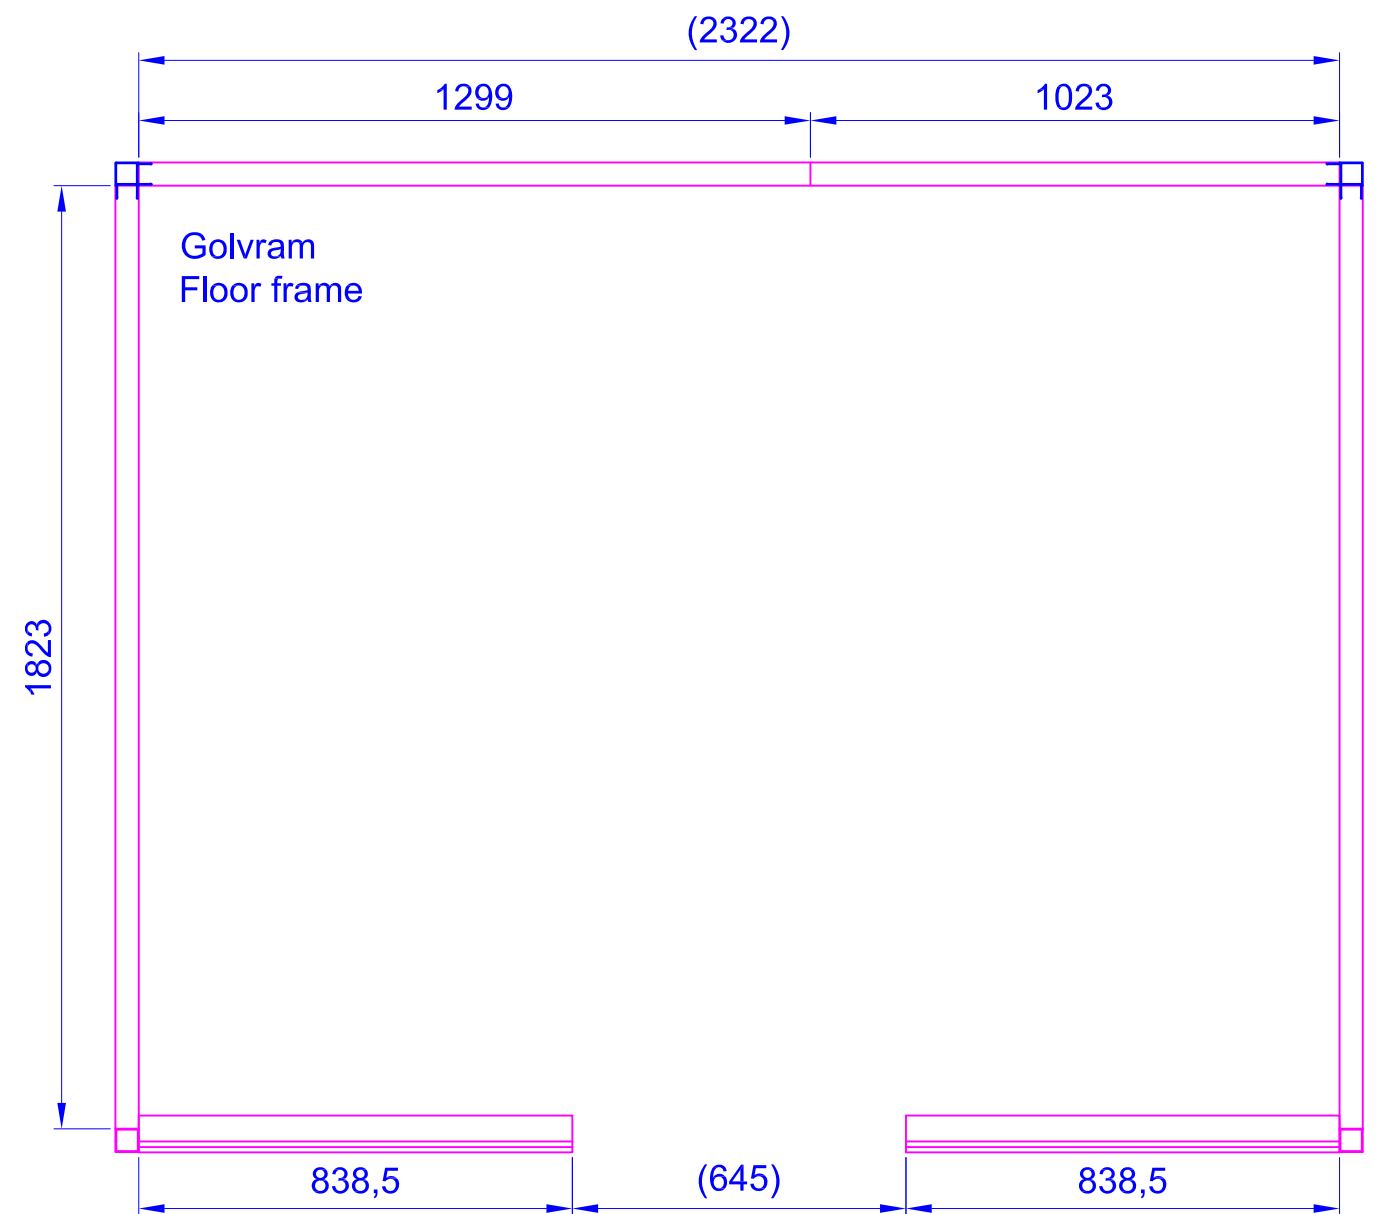

LAYOUTS HARMONY GF

1670X1160
1415X1415
1670X1670
1925X1670
2180X1670
1925X1925
2180X1925
2435X1925
2690X1925
2180X2180
2435X2180

1670x1160

1415x1415

1670x1670

1925x1670

2180x1670

*Third bench with bench support needs to be ordered as special.

Placerad i vänster hörn

Placed in left corner

Harmony GF 1925x1925

Placerad i höger hörn
Placed in right corner

Harmony GF 2180x1925

Placerad i vänster hörn

Placed in left corner

Harmony GF 2180x1925

Placerad i höger hörn
Placed in right corner

Harmony GF 2435x1925

Placerad i vänster hörn

Placed in left corner

Harmony GF 2435x1925

Placerad i höger hörn
Placed in right corner

Harmony GF 2690x1925

Placerad i vänster hörn

Placed in left corner

Harmony GF 2690x1925

Placerad i höger hörn

Placed in right corner

Harmony GF 2180x2180

Placerad i vänster hörn

Placed in left corner

Harmony GF 2180x2180