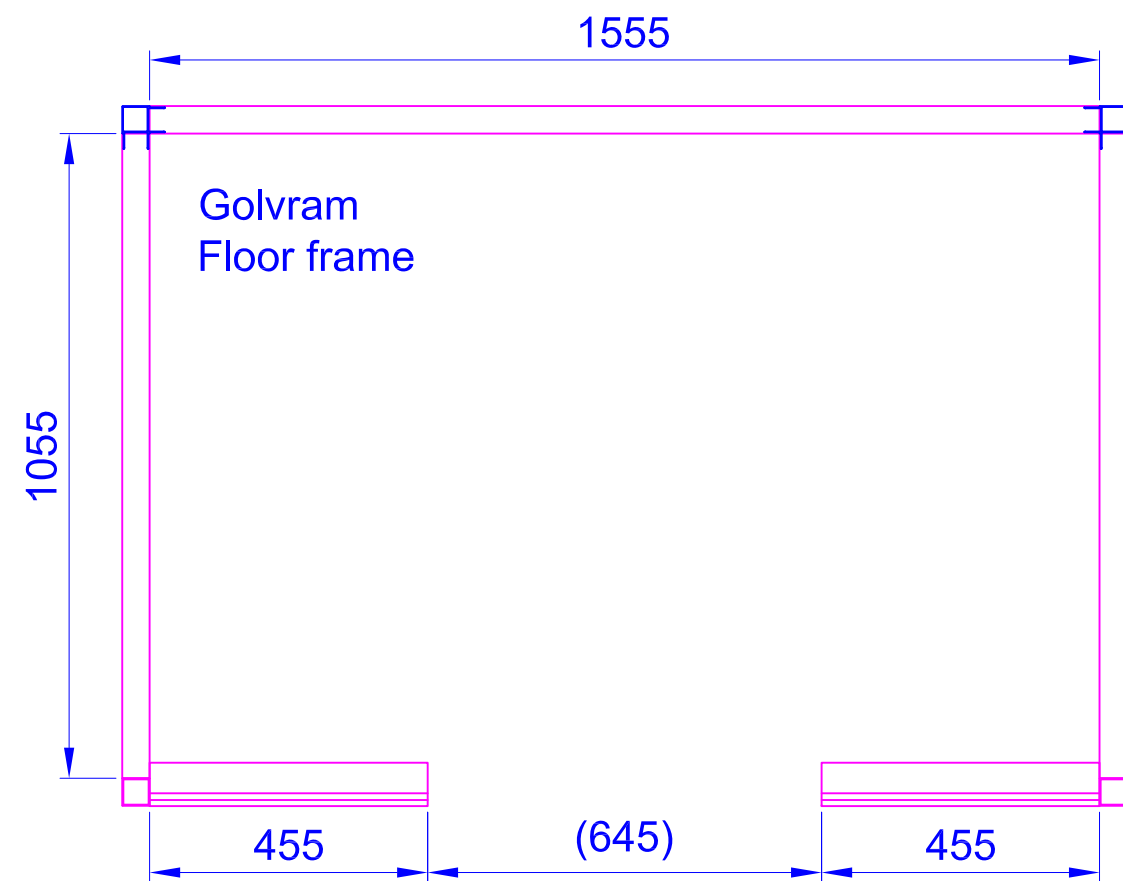

2435x2180

*Third bench with bench support needs to be ordered as special.

Harmony GF 1670x1160

Placerad i vänster hörn

Placed in left corner

Harmony GF 1670x1160

Placerad i höger hörn

Placed in right corner

Harmony GF 1415x1415

Placerad i vänster hörn

Placed in left corner

Harmony GF 1415x1415

Placerad i höger hörn

Placed in right corner

Harmony GF 1670x1670

Placerad i vänster hörn

Placed in left corner

Harmony GF 1670x1670

Placerad i höger hörn
Placed in right corner

Harmony GF 1925x1670

Placerad i vänster hörn

Placed in left corner

Harmony GF 1925x1670

Placerad i höger hörn
Placed in right corner

Placed in left corner

Harmony GF 2690x1925

Placerad i höger hörn

Placed in right corner

Harmony GF 2180x2180

Placerad i vänster hörn

Placed in left corner

Harmony GF 2180x2180