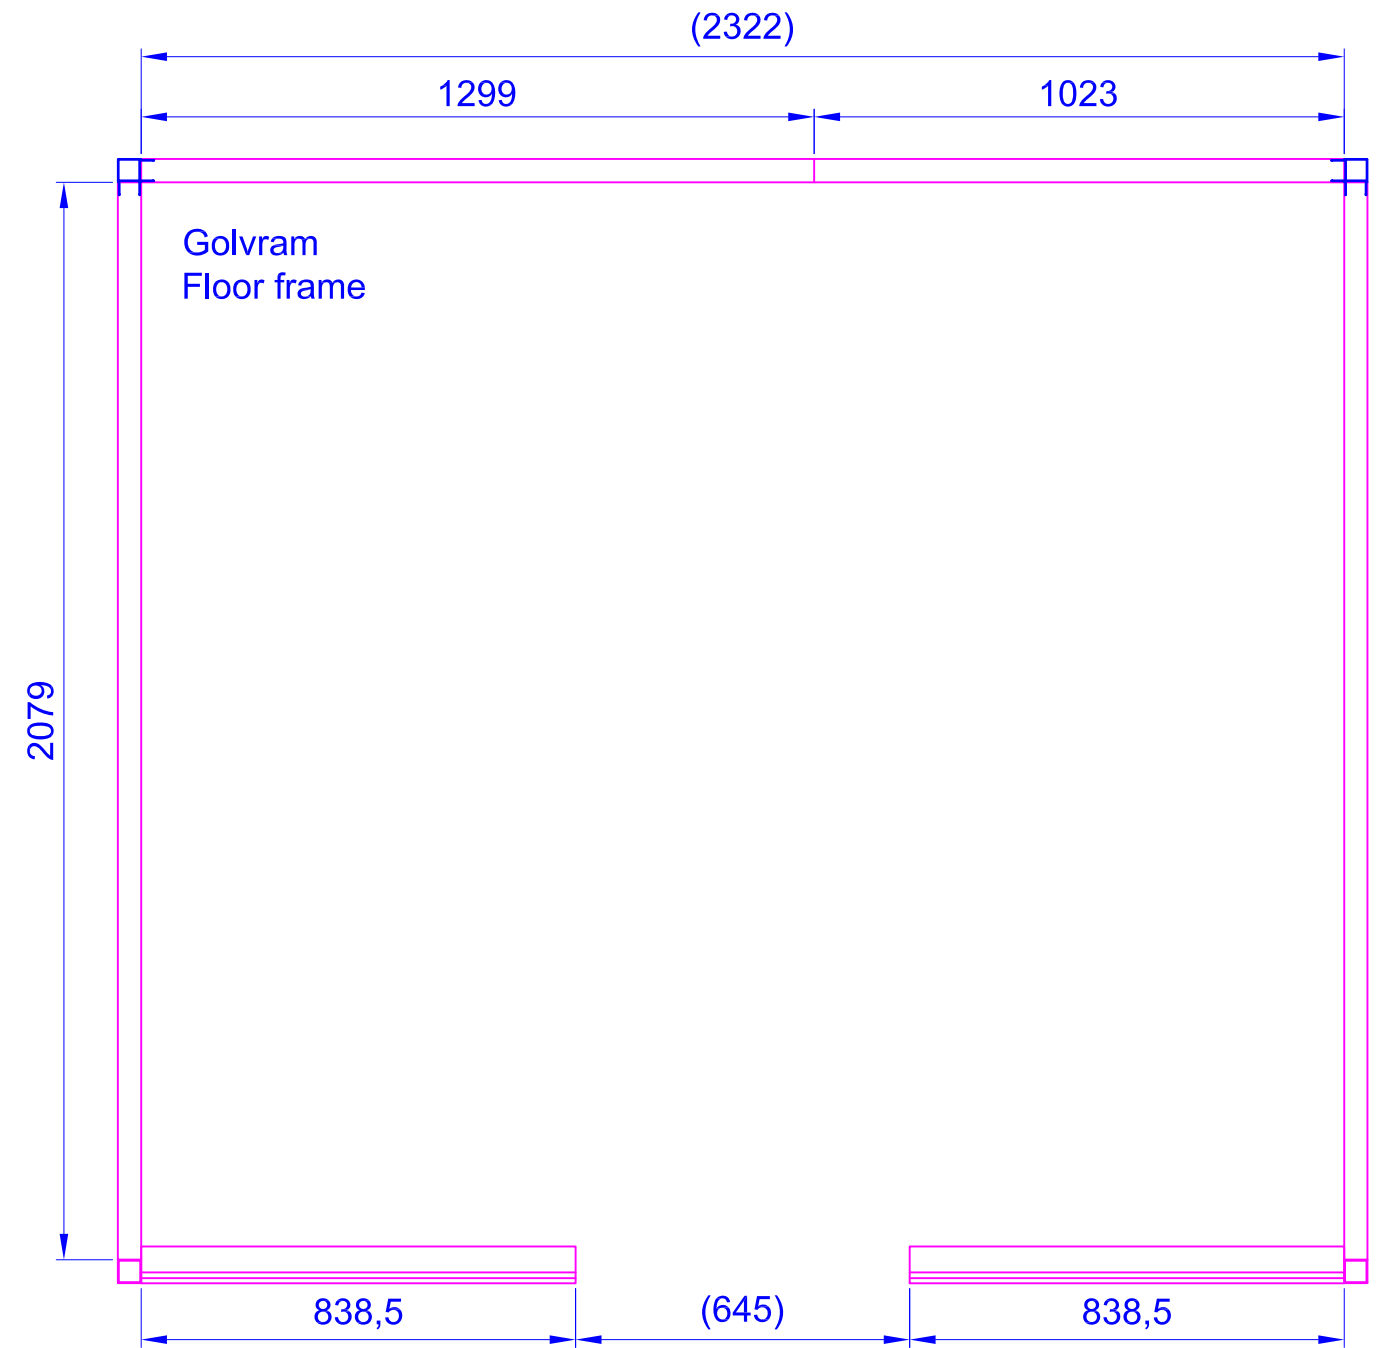

Harmony GF 2435x2180

Placerad i vänster hörn

Placed in left corner