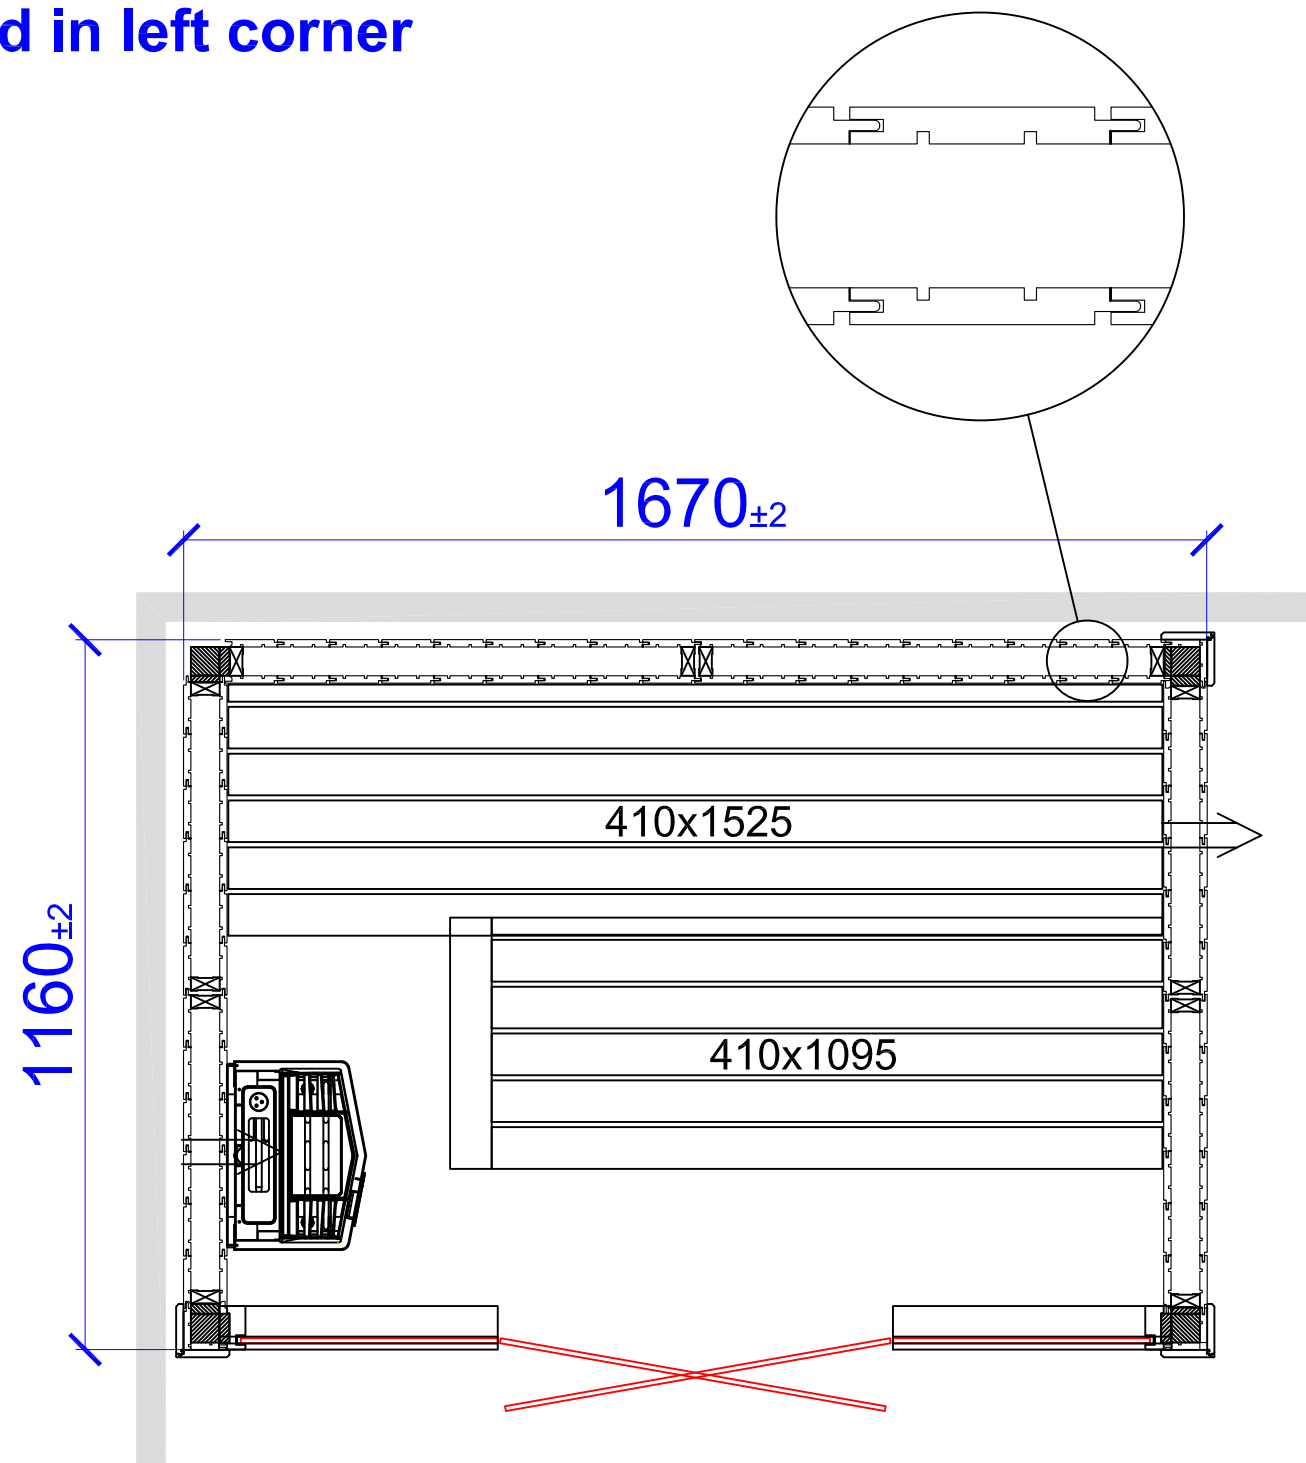

2435x2180

*Third bench with bench support needs to be ordered as special.

Harmony GF 1670x1160

Placerad i vänster hörn

Placed in left corner

Harmony GF 1670x1160

Placerad i höger hörn

Placed in right corner

Harmony GF 1415x1415

Placerad i vänster hörn

Placed in left corner

Harmony GF 1415x1415

Placerad i höger hörn

Placed in right corner

Harmony GF 1670x1670

Placerad i vänster hörn

Placed in left corner

Harmony GF 1670x1670

Placerad i höger hörn
Placed in right corner

Harmony GF 1925x1670

Placerad i vänster hörn

Placed in left corner

Harmony GF 1925x1670

Placerad i höger hörn
Placed in right corner