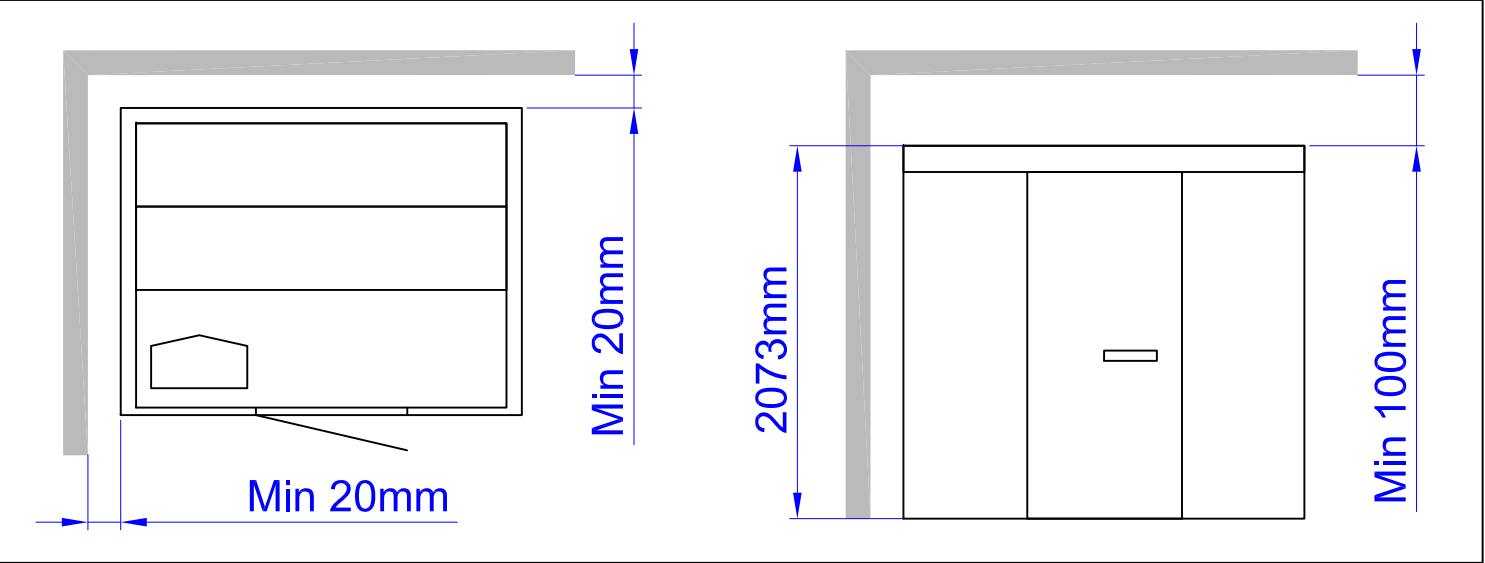

LAYOUTS HARMONY GF

1670X1160
1415X1415
1670X1670
1925X1670
2180X1670
1925X1925
2180X1925
2435X1925
2690X1925
2180X2180
2435X2180

1670x1160

1415x1415

1670x1670

1925x1670

2180x1670

*Third bench with bench support needs to be ordered as special.

Placerad i vänster hörn

Placed in left corner

Harmony GF 1925x1925

Placerad i höger hörn
Placed in right corner

Harmony GF 2180x1925

Placerad i vänster hörn

Placed in left corner

Harmony GF 2180x1925

Placerad i höger hörn
Placed in right corner

Harmony GF 2435x1925

Placerad i vänster hörn

Placed in left corner

Harmony GF 2435x1925

Placerad i höger hörn
Placed in right corner

Harmony GF 2690x1925

Placerad i vänster hörn

Placed in left corner

Harmony GF 2690x1925

Placerad i höger hörn

Placed in right corner

Harmony GF 2180x2180

Placerad i vänster hörn

Placed in left corner

Harmony GF 2180x2180