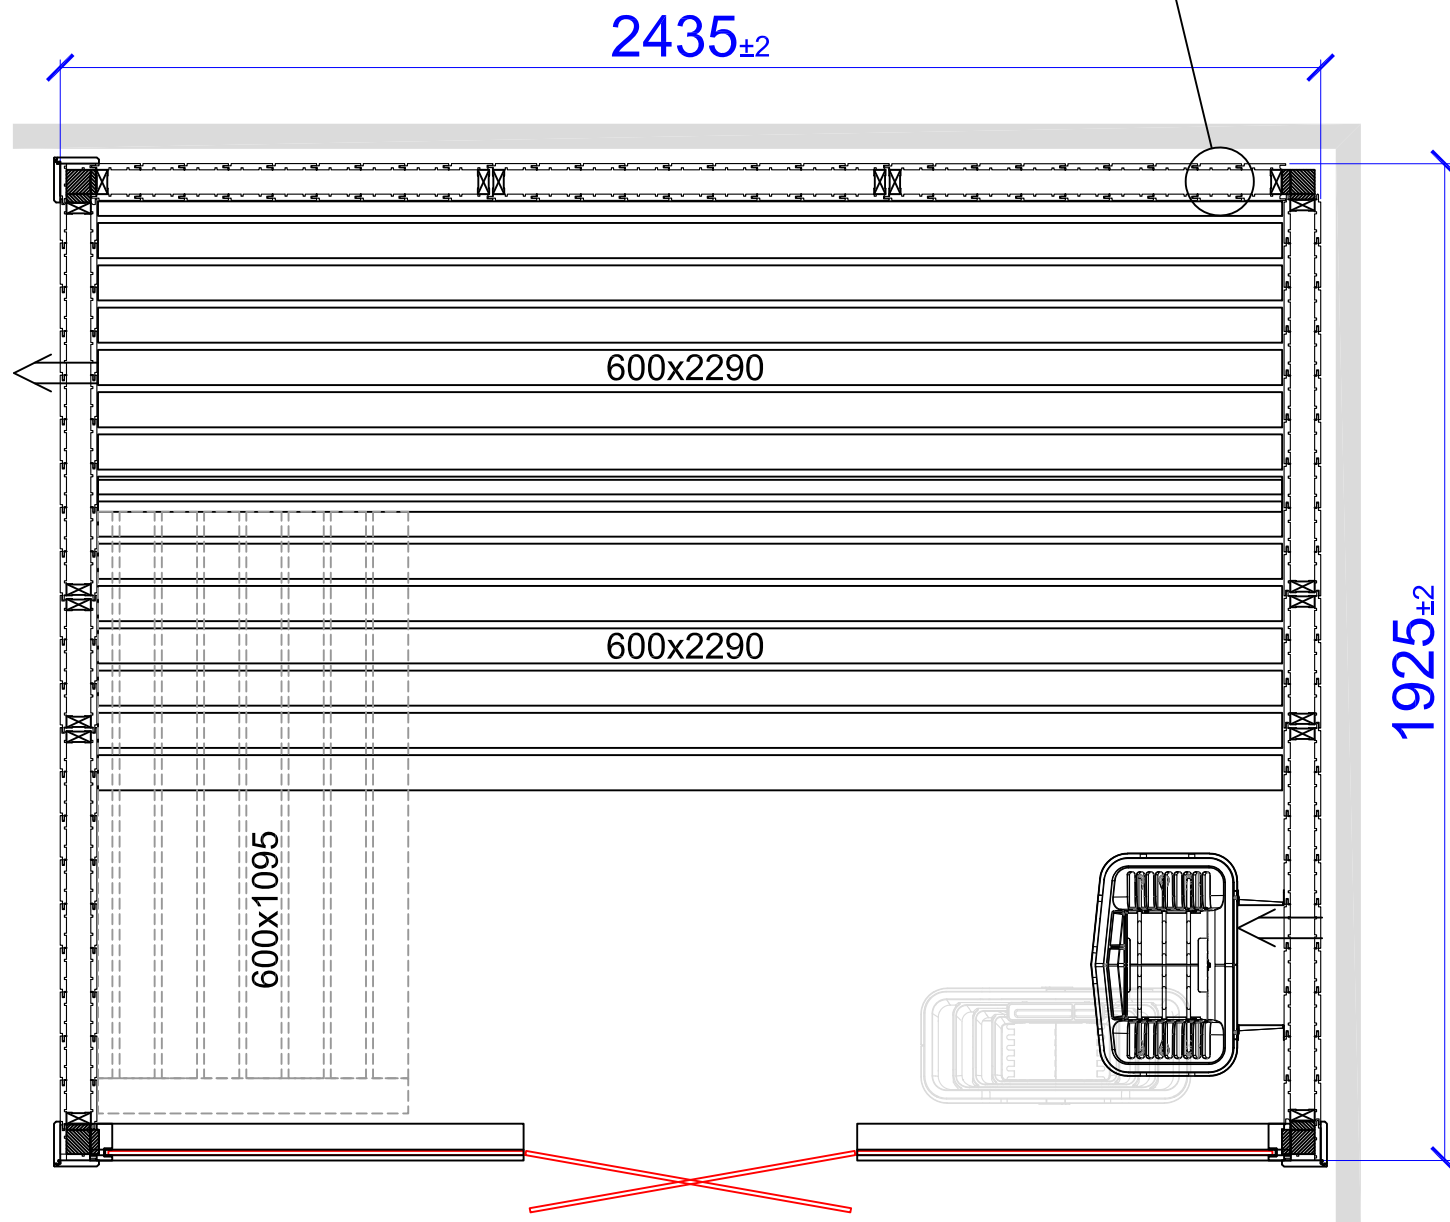

LAYOUTS HARMONY GF

1670X1160
1415X1415
1670X1670
1925X1670
2180X1670
1925X1925
2180X1925
2435X1925
2690X1925
2180X2180
2435X2180

1670x1160

1415x1415

1670x1670

1925x1670

2180x1670

*Third bench with bench support needs to be ordered as special.

Placerad i vänster hörn

Placed in left corner

Harmony GF 1925x1925

Placerad i höger hörn
Placed in right corner

Harmony GF 2180x1925

Placerad i vänster hörn

Placed in left corner

Harmony GF 2180x1925

Placerad i höger hörn
Placed in right corner

Harmony GF 2435x1925

Placerad i vänster hörn

Placed in left corner

Harmony GF 2435x1925

Placerad i höger hörn
Placed in right corner

Harmony GF 2690x1925

Placerad i vänster hörn

Placed in left corner

Harmony GF 2690x1925

Placerad i höger hörn

Placed in right corner

Harmony GF 2180x2180

Placerad i vänster hörn

Placed in left corner

Harmony GF 2180x2180