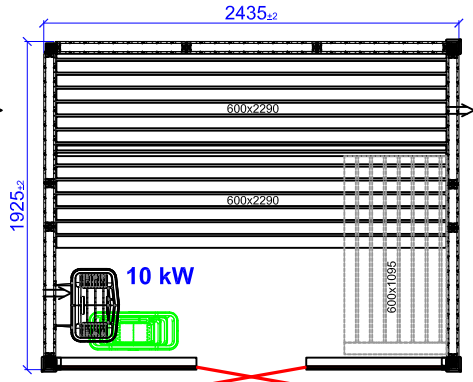

LAYOUTS HARMONY GF

1670X1160
1415X1415
1670X1670
1925X1670
2180X1670
1925X1925
2180X1925
2435X1925
2690X1925
2180X2180
2435X2180

1670x1160

1415x1415

1670x1670

1925x1670

2180x1670

*Third bench with bench support needs to be ordered as special.

*Third bench with bench support needs to be ordered as special.

1925x1925

*Third bench with bench support needs to be ordered as special.

2180x1925

*Third bench with bench support needs to be ordered as special.

2435x1925

*Third bench with bench support needs to be ordered as special.

2690x1925

*Third bench with bench support needs to be ordered as special.

2180x2180

*Third bench with bench support needs to be ordered as special.

2435x2180

*Third bench with bench support needs to be ordered as special.

Harmony GF 1670x1160

Placerad i vänster hörn

Placed in left corner

Harmony GF 1670x1160

Placerad i höger hörn

Placed in right corner