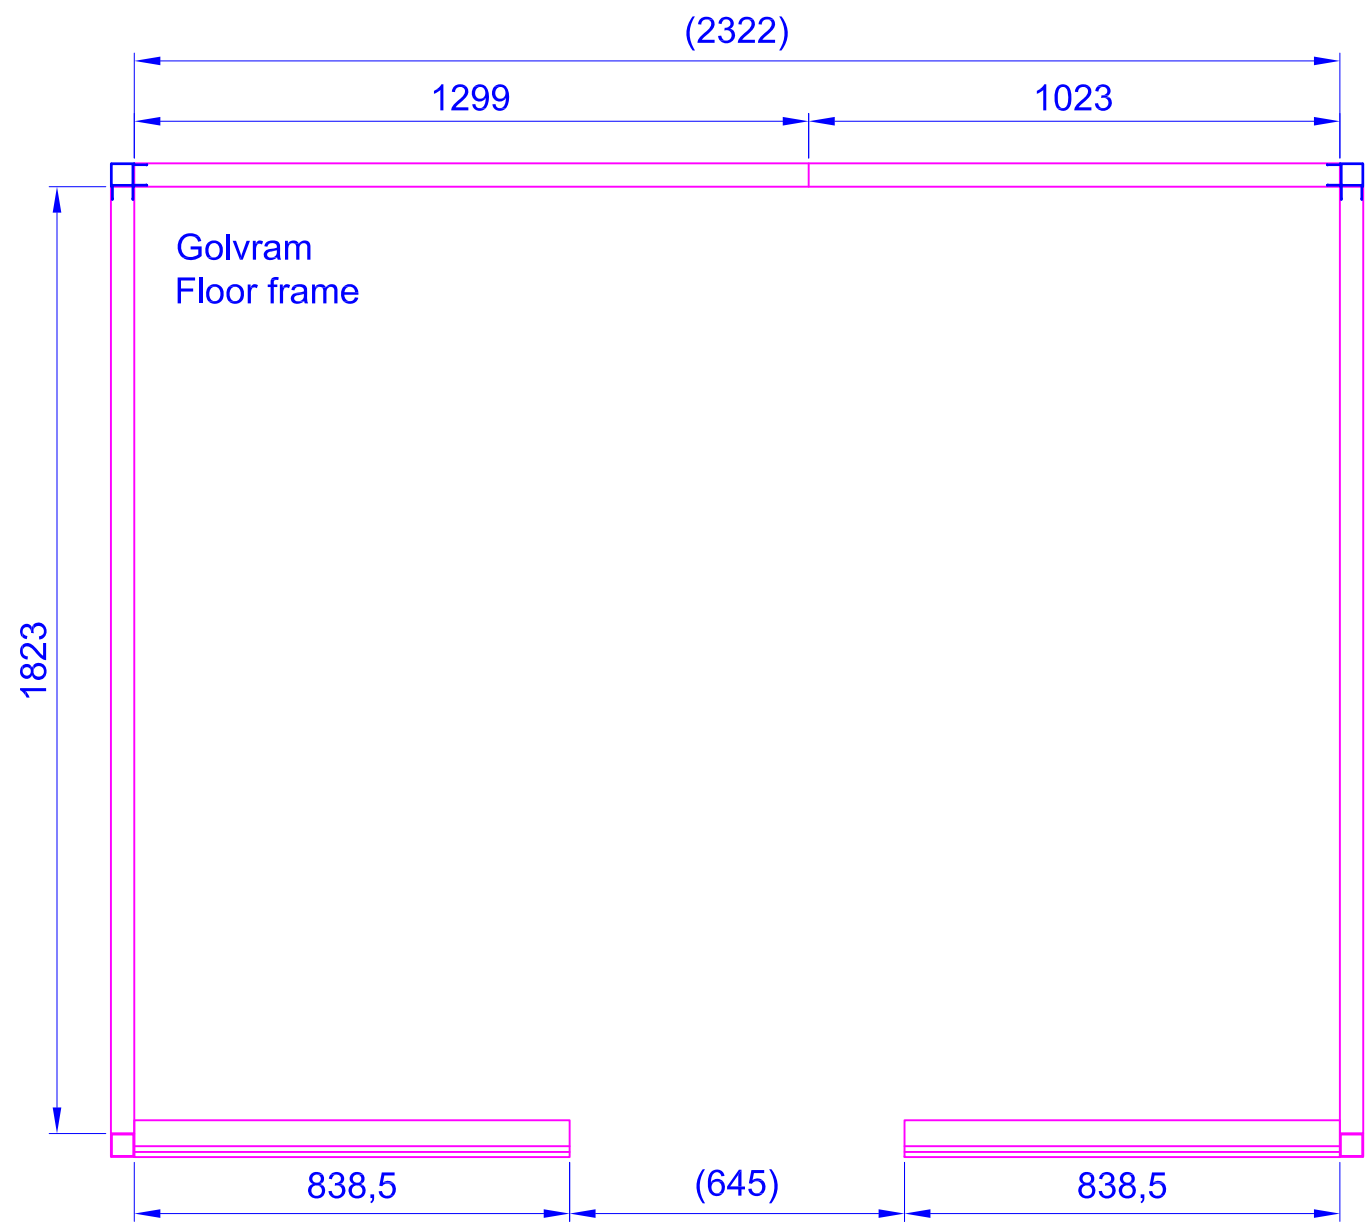

Harmony GF 2435x1925

Placerad i vänster hörn

Placed in left corner