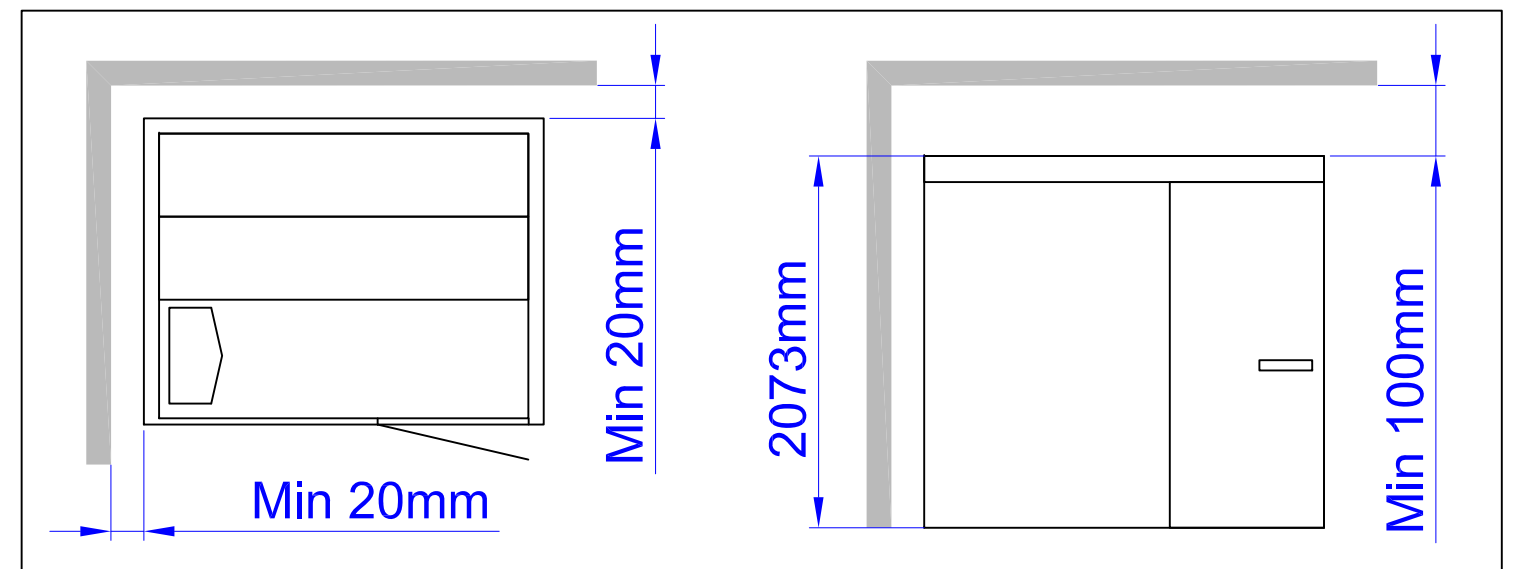

LAYOUTS HARMONY GF

1670X1160
1415X1415
1670X1670
1925X1670
2180X1670
1925X1925
2180X1925
2435X1925
2690X1925
2180X2180
2435X2180

1670x1160

1415x1415

1670x1670

1925x1670

2180x1670

*Third bench with bench support needs to be ordered as special.

2435x2180

*Third bench with bench support needs to be ordered as special.

Harmony GF 1670x1160

Placerad i vänster hörn

Placed in left corner

Harmony GF 1670x1160

Placerad i höger hörn

Placed in right corner

Harmony GF 1415x1415

Placerad i vänster hörn

Placed in left corner

Harmony GF 1415x1415

Placerad i höger hörn

Placed in right corner

Harmony GF 1670x1670

Placerad i vänster hörn