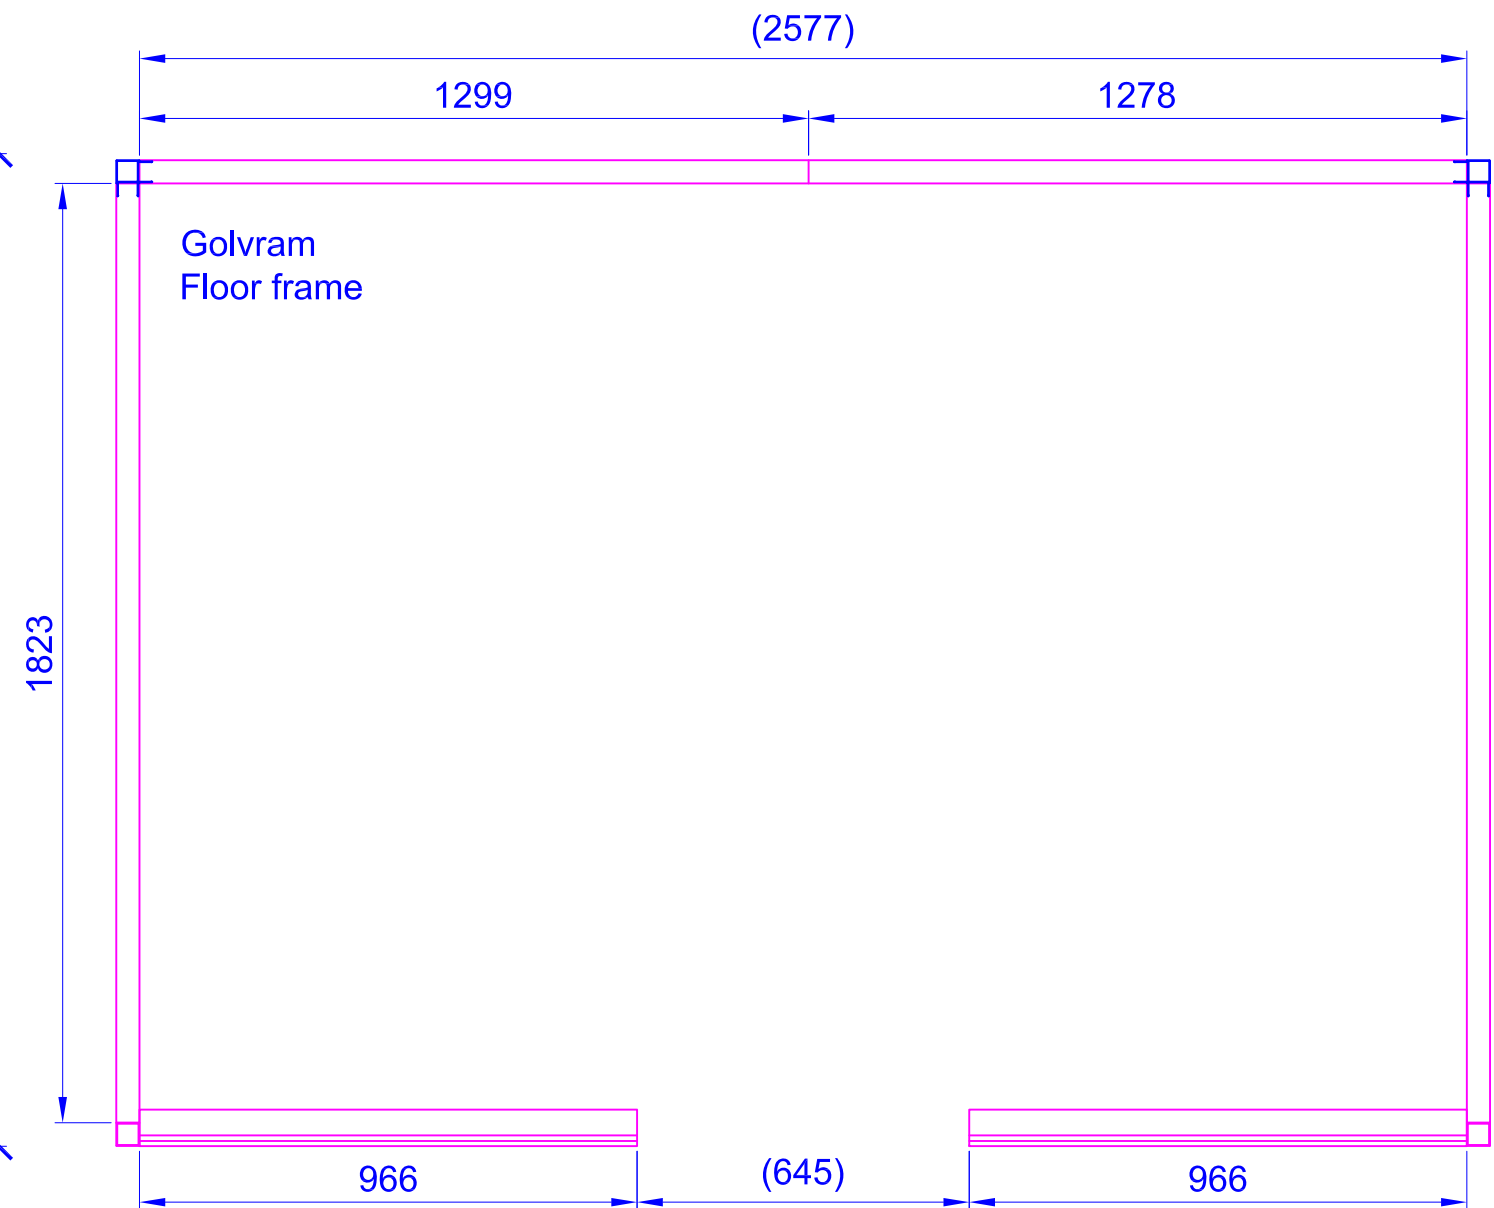

LAYOUTS HARMONY GF

1670X1160
1415X1415
1670X1670
1925X1670
2180X1670
1925X1925
2180X1925
2435X1925
2690X1925
2180X2180
2435X2180

1670x1160

1415x1415

1670x1670

1925x1670

2180x1670

*Third bench with bench support needs to be ordered as special.

Placerad i vänster hörn

Placed in left corner

Harmony GF 1925x1925

Placerad i höger hörn
Placed in right corner

Harmony GF 2180x1925

Placerad i vänster hörn

Placed in left corner

Harmony GF 2180x1925

Placerad i höger hörn
Placed in right corner

Harmony GF 2435x1925

Placerad i vänster hörn

Placed in left corner

Harmony GF 2435x1925

Placerad i höger hörn
Placed in right corner

Harmony GF 2690x1925

Placerad i vänster hörn

Placed in left corner

Harmony GF 2690x1925

Placerad i höger hörn

Placed in right corner

Harmony GF 2180x2180

Placerad i vänster hörn

Placed in left corner

Harmony GF 2180x2180