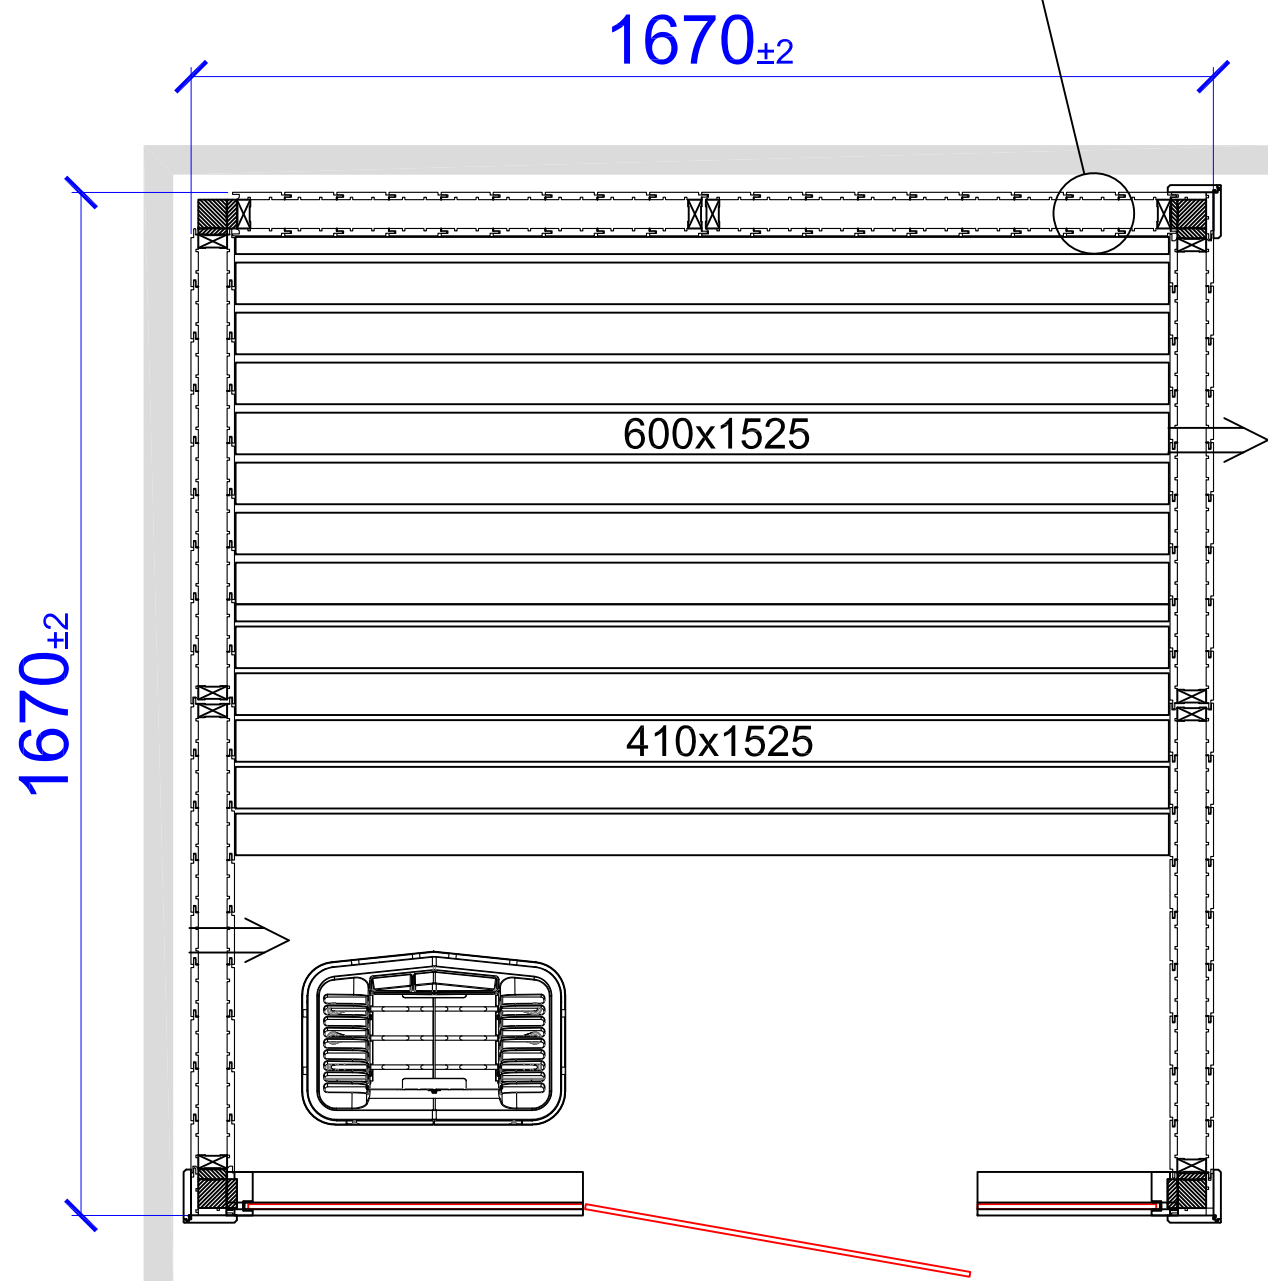

LAYOUTS HARMONY GF

1670X1160
1415X1415
1670X1670
1925X1670
2180X1670
1925X1925
2180X1925
2435X1925
2690X1925
2180X2180
2435X2180

1670x1160

1415x1415

1670x1670

1925x1670

2180x1670

*Third bench with bench support needs to be ordered as special.

Harmony GF 1415x1415

Placerad i vänster hörn

Placed in left corner

Harmony GF 1415x1415

Placerad i höger hörn

Placed in right corner

Harmony GF 1670x1670

Placerad i vänster hörn

Placed in left corner

Harmony GF 1670x1670

Placerad i höger hörn
Placed in right corner

Harmony GF 1925x1670

Placerad i vänster hörn

Placed in left corner

Harmony GF 1925x1670

Placerad i höger hörn
Placed in right corner

Placed in left corner

Harmony GF 2690x1925

Placerad i höger hörn

Placed in right corner

Harmony GF 2180x2180

Placerad i vänster hörn

Placed in left corner

Harmony GF 2180x2180