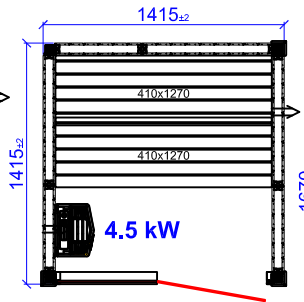

LAYOUTS HARMONY GF

1670X1160
1415X1415
1670X1670
1925X1670
2180X1670
1925X1925
2180X1925
2435X1925
2690X1925
2180X2180
2435X2180

1670x1160

1415x1415

1670x1670

1925x1670

2180x1670

*Third bench with bench support needs to be ordered as special.

*Third bench with bench support needs to be ordered as special.

1925x1925

*Third bench with bench support needs to be ordered as special.

2180x1925

*Third bench with bench support needs to be ordered as special.

2435x1925

*Third bench with bench support needs to be ordered as special.

2690x1925

*Third bench with bench support needs to be ordered as special.

2180x2180

*Third bench with bench support needs to be ordered as special.