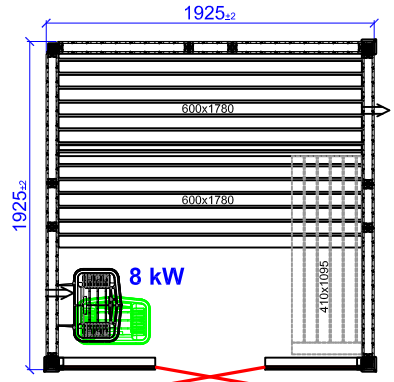

LAYOUTS HARMONY GF

1670X1160
1415X1415
1670X1670
1925X1670
2180X1670
1925X1925
2180X1925
2435X1925
2690X1925
2180X2180
2435X2180

1670x1160

1415x1415

1670x1670

1925x1670

2180x1670

*Third bench with bench support needs to be ordered as special.

*Third bench with bench support needs to be ordered as special.

1925x1925

*Third bench with bench support needs to be ordered as special.

2180x1925

*Third bench with bench support needs to be ordered as special.