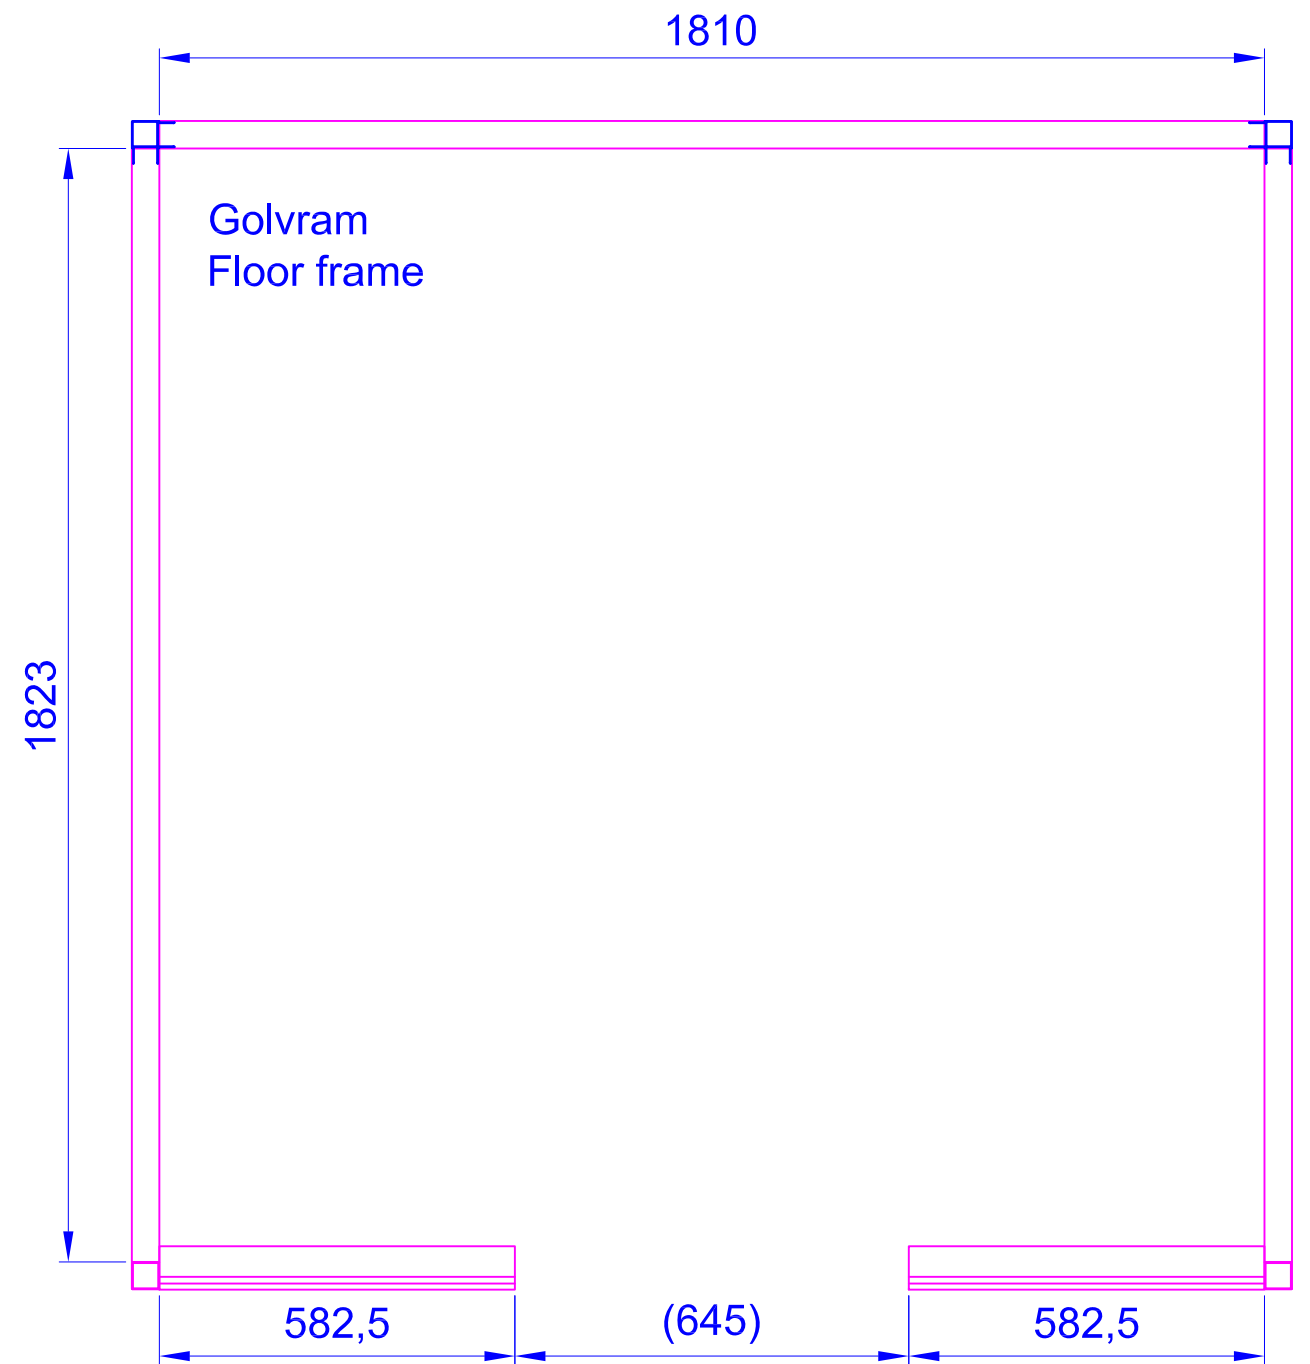

LAYOUTS HARMONY GF

1670X1160
1415X1415
1670X1670
1925X1670
2180X1670
1925X1925
2180X1925
2435X1925
2690X1925
2180X2180
2435X2180

1670x1160

1415x1415

1670x1670

1925x1670

2180x1670

*Third bench with bench support needs to be ordered as special.

Placed in left corner

Harmony GF 1670x1670

Placerad i höger hörn
Placed in right corner

Harmony GF 1925x1670

Placerad i vänster hörn

Placed in left corner

Harmony GF 1925x1670

Placerad i höger hörn
Placed in right corner

Harmony GF 2180x1670

Placerad i vänster hörn

Placed in left corner

Harmony GF 2180x1670

Placerad i höger hörn
Placed in right corner

2180_{±2}

2066

Harmony GF 1925x1925

Placerad i vänster hörn

Placed in left corner

Harmony GF 1925x1925

Placerad i höger hörn
Placed in right corner

Harmony GF 2180x1925

Placerad i vänster hörn

Placed in left corner

Harmony GF 2180x1925