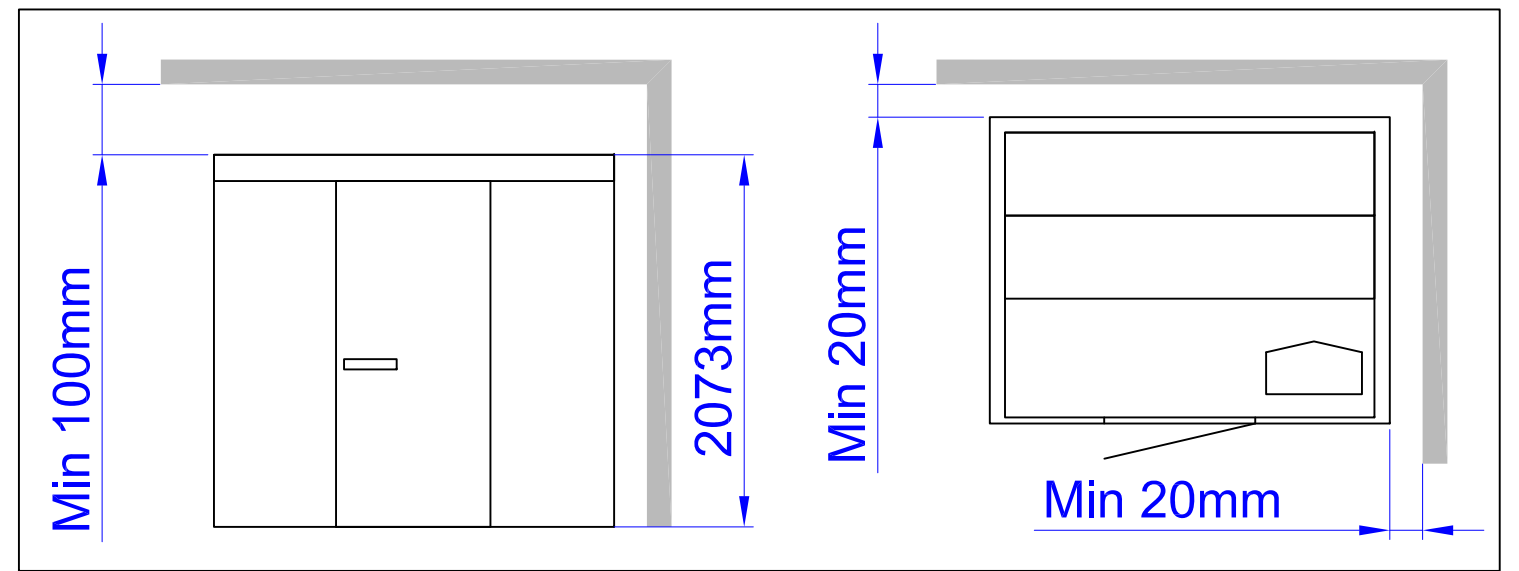

2435x2180

*Third bench with bench support needs to be ordered as special.

Harmony GF 1670x1160

Placerad i vänster hörn

Placed in left corner

Harmony GF 1670x1160

Placerad i höger hörn

Placed in right corner

Harmony GF 1415x1415

Placerad i vänster hörn

Placed in left corner

Harmony GF 1415x1415

Placerad i höger hörn

Placed in right corner

Harmony GF 1670x1670

Placerad i vänster hörn

Placed in left corner

Harmony GF 1670x1670

Placerad i höger hörn
Placed in right corner

Harmony GF 1925x1670

Placerad i vänster hörn

Placed in left corner

Harmony GF 1925x1670

Placerad i höger hörn
Placed in right corner