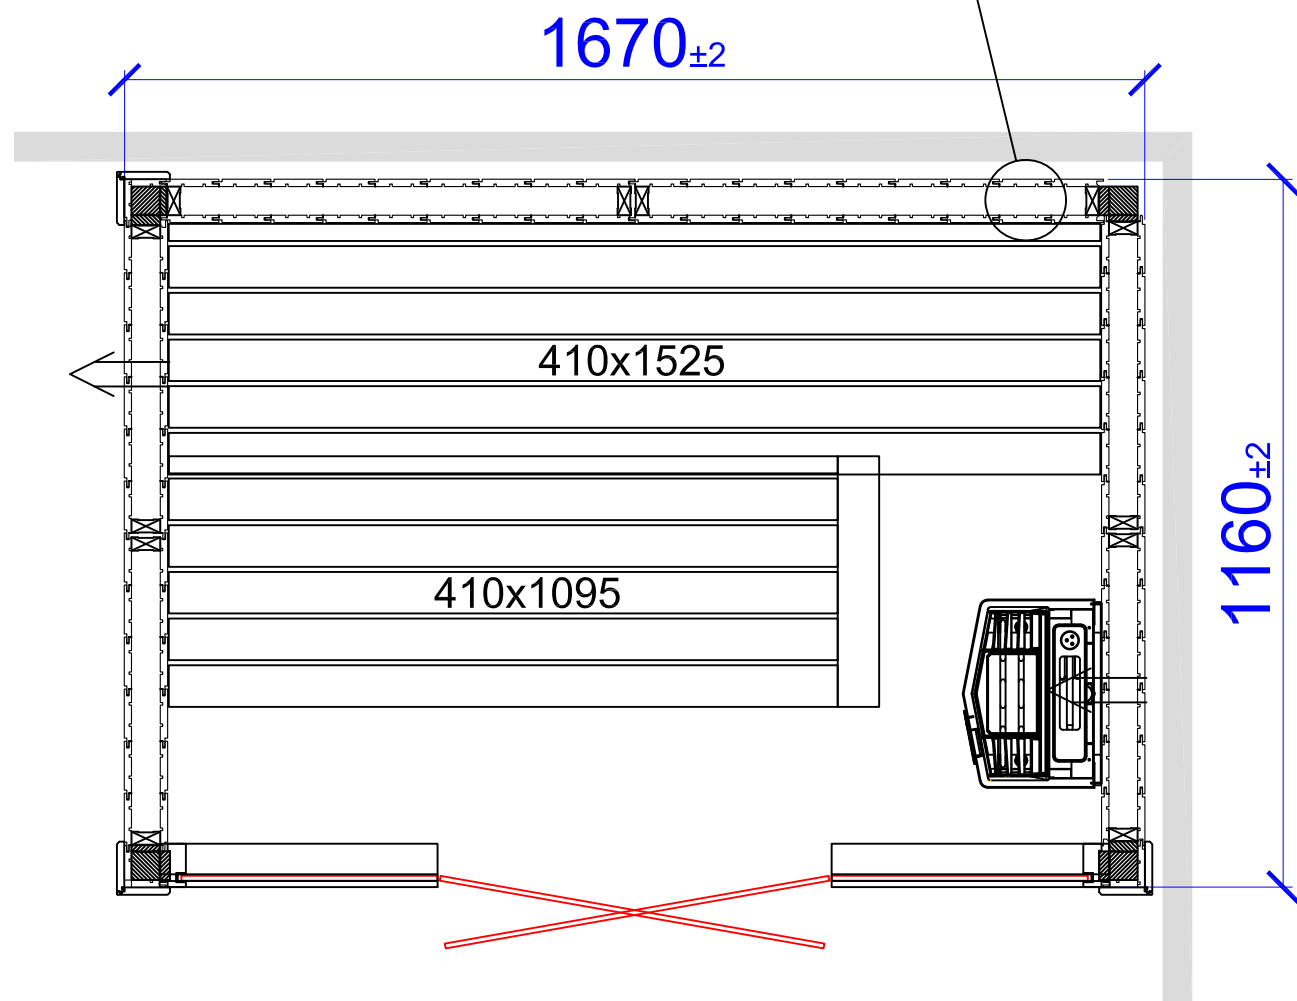

2435x2180

*Third bench with bench support needs to be ordered as special.

Harmony GF 1670x1160

Placerad i vänster hörn

Placed in left corner

Harmony GF 1670x1160

Placerad i höger hörn

Placed in right corner

Harmony GF 1415x1415

Placerad i vänster hörn

Placed in left corner

Harmony GF 1415x1415

Placerad i höger hörn

Placed in right corner

Harmony GF 1670x1670

Placerad i vänster hörn