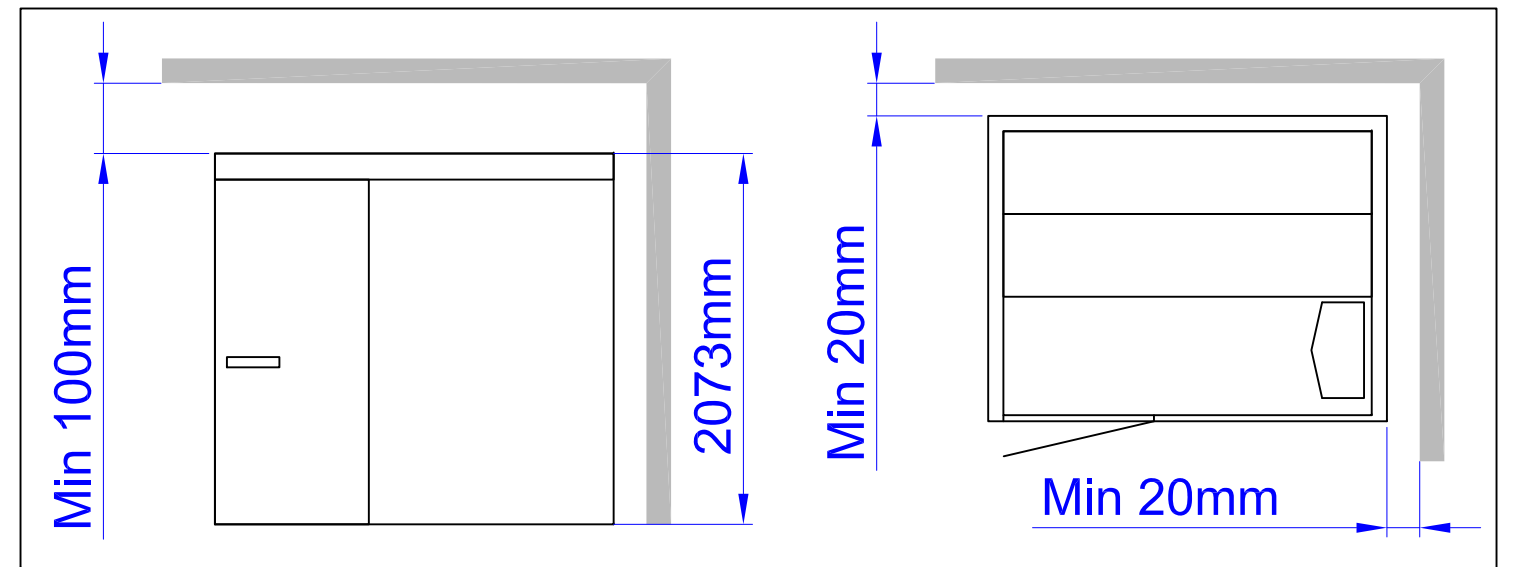

LAYOUTS HARMONY GF

1670X1160
1415X1415
1670X1670
1925X1670
2180X1670
1925X1925
2180X1925
2435X1925
2690X1925
2180X2180
2435X2180

1670x1160

1415x1415

1670x1670

1925x1670

2180x1670

*Third bench with bench support needs to be ordered as special.

2435x2180

*Third bench with bench support needs to be ordered as special.

Harmony GF 1670x1160

Placerad i vänster hörn

Placed in left corner

Harmony GF 1670x1160

Placerad i höger hörn

Placed in right corner

Harmony GF 1415x1415

Placerad i vänster hörn

Placed in left corner

Harmony GF 1415x1415

Placerad i höger hörn

Placed in right corner

Harmony GF 1670x1670

Placerad i vänster hörn

Placed in left corner

Harmony GF 1670x1670

Placerad i höger hörn
Placed in right corner

Harmony GF 1925x1670

Placerad i vänster hörn

Placed in left corner

Harmony GF 1925x1670

Placerad i höger hörn
Placed in right corner