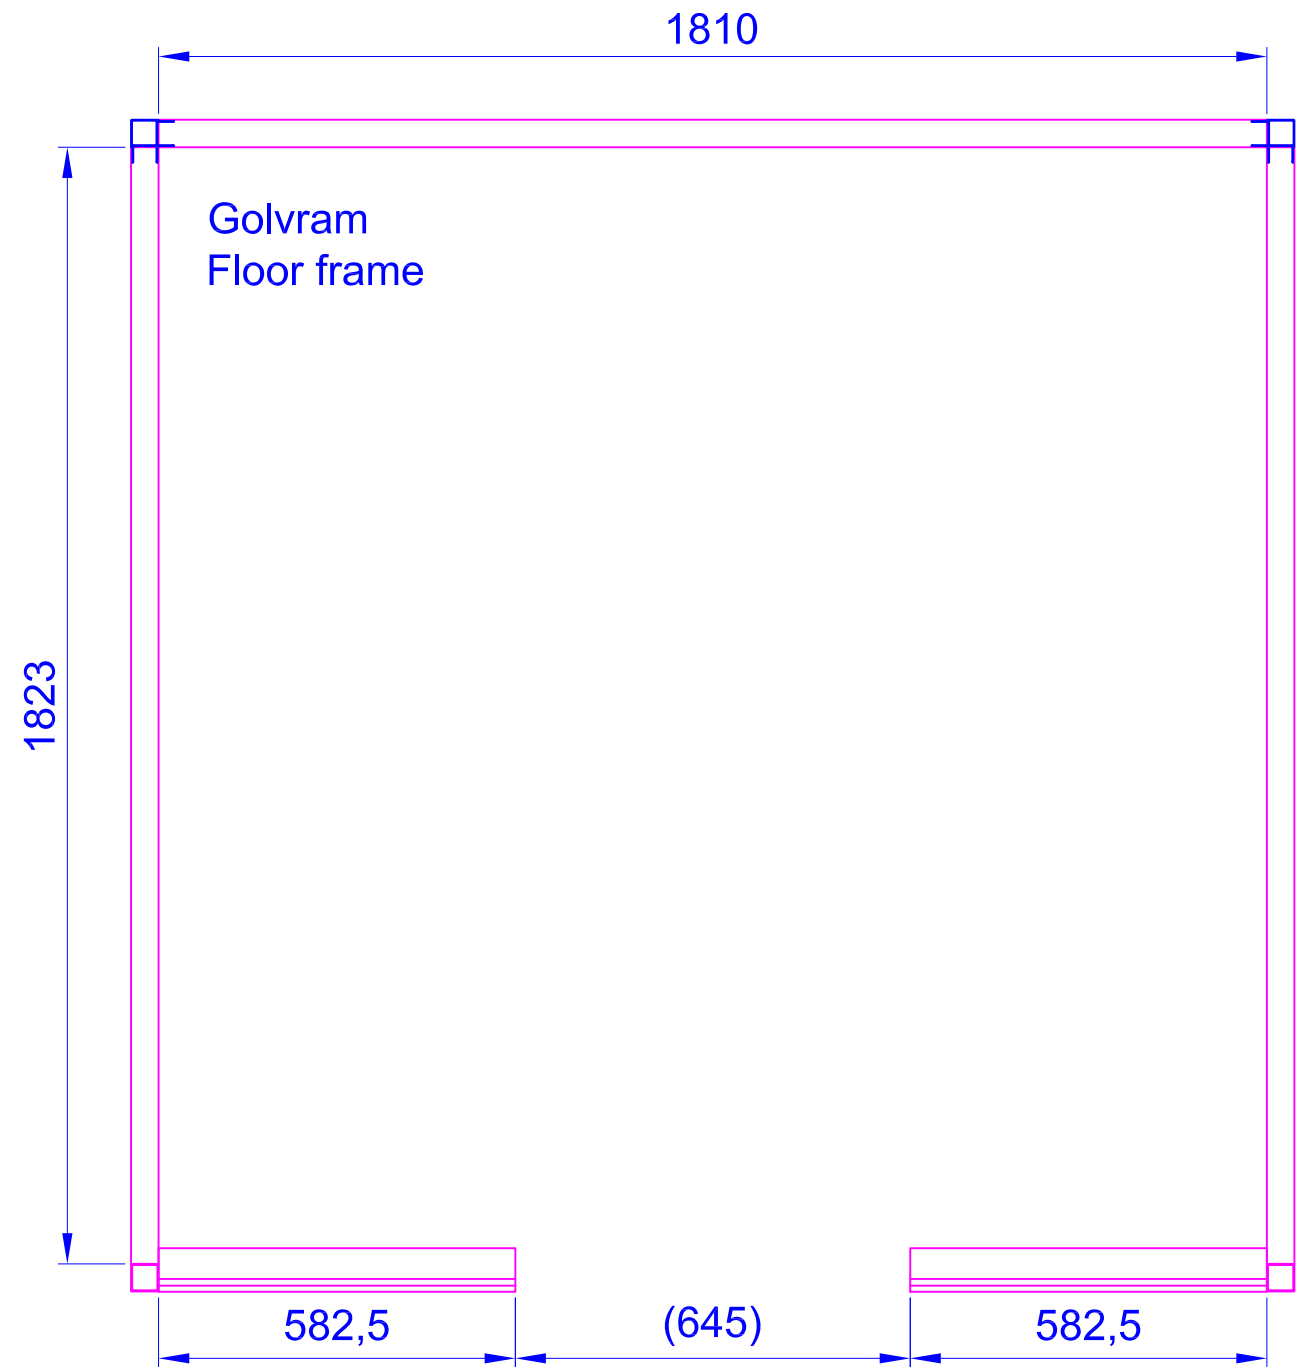

LAYOUTS HARMONY GF

1670X1160
1415X1415
1670X1670
1925X1670
2180X1670
1925X1925
2180X1925
2435X1925
2690X1925
2180X2180
2435X2180

1670x1160

1415x1415

1670x1670

1925x1670

2180x1670

*Third bench with bench support needs to be ordered as special.

Placed in left corner

Harmony GF 1670x1670

Placerad i höger hörn
Placed in right corner

Harmony GF 1925x1670

Placerad i vänster hörn

Placed in left corner

Harmony GF 1925x1670

Placerad i höger hörn
Placed in right corner

Harmony GF 2180x1670

Placerad i vänster hörn

Placed in left corner

Harmony GF 2180x1670

Placerad i höger hörn
Placed in right corner

2180_{±2}

2066

Harmony GF 1925x1925

Placerad i vänster hörn

Placed in left corner

Harmony GF 1925x1925

Placerad i höger hörn
Placed in right corner

Harmony GF 2180x1925

Placerad i vänster hörn

Placed in left corner

Harmony GF 2180x1925