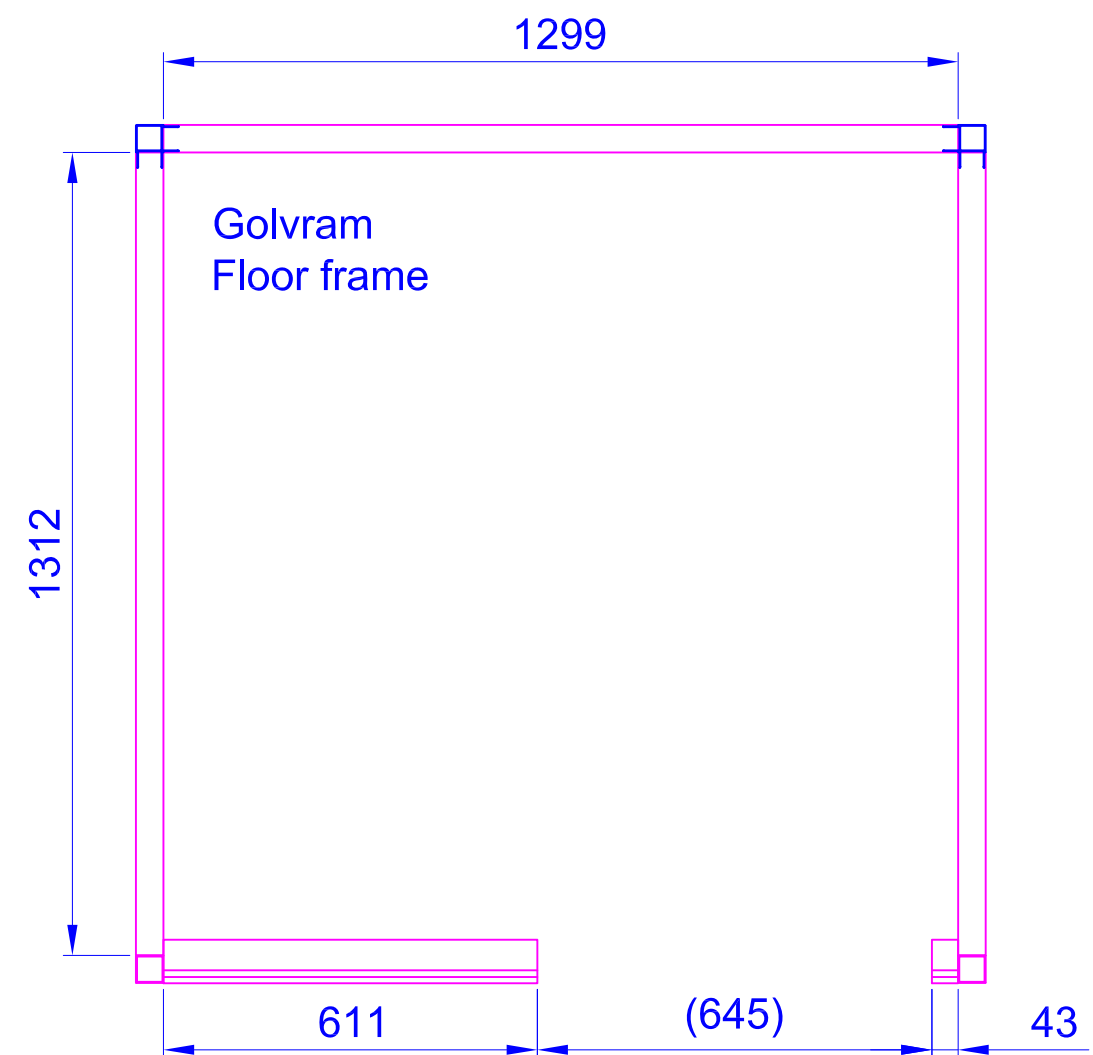

2435x2180

*Third bench with bench support needs to be ordered as special.

Harmony GF 1670x1160

Placerad i vänster hörn

Placed in left corner

Harmony GF 1670x1160

Placerad i höger hörn

Placed in right corner

Harmony GF 1415x1415

Placerad i vänster hörn

Placed in left corner

Harmony GF 1415x1415

Placerad i höger hörn

Placed in right corner

Harmony GF 1670x1670

Placerad i vänster hörn

Placed in left corner

Harmony GF 1670x1670

Placerad i höger hörn
Placed in right corner

Harmony GF 1925x1670

Placerad i vänster hörn

Placed in left corner

Harmony GF 1925x1670

Placerad i höger hörn
Placed in right corner

Placed in left corner

Harmony GF 2690x1925

Placerad i höger hörn

Placed in right corner

Harmony GF 2180x2180

Placerad i vänster hörn

Placed in left corner

Harmony GF 2180x2180