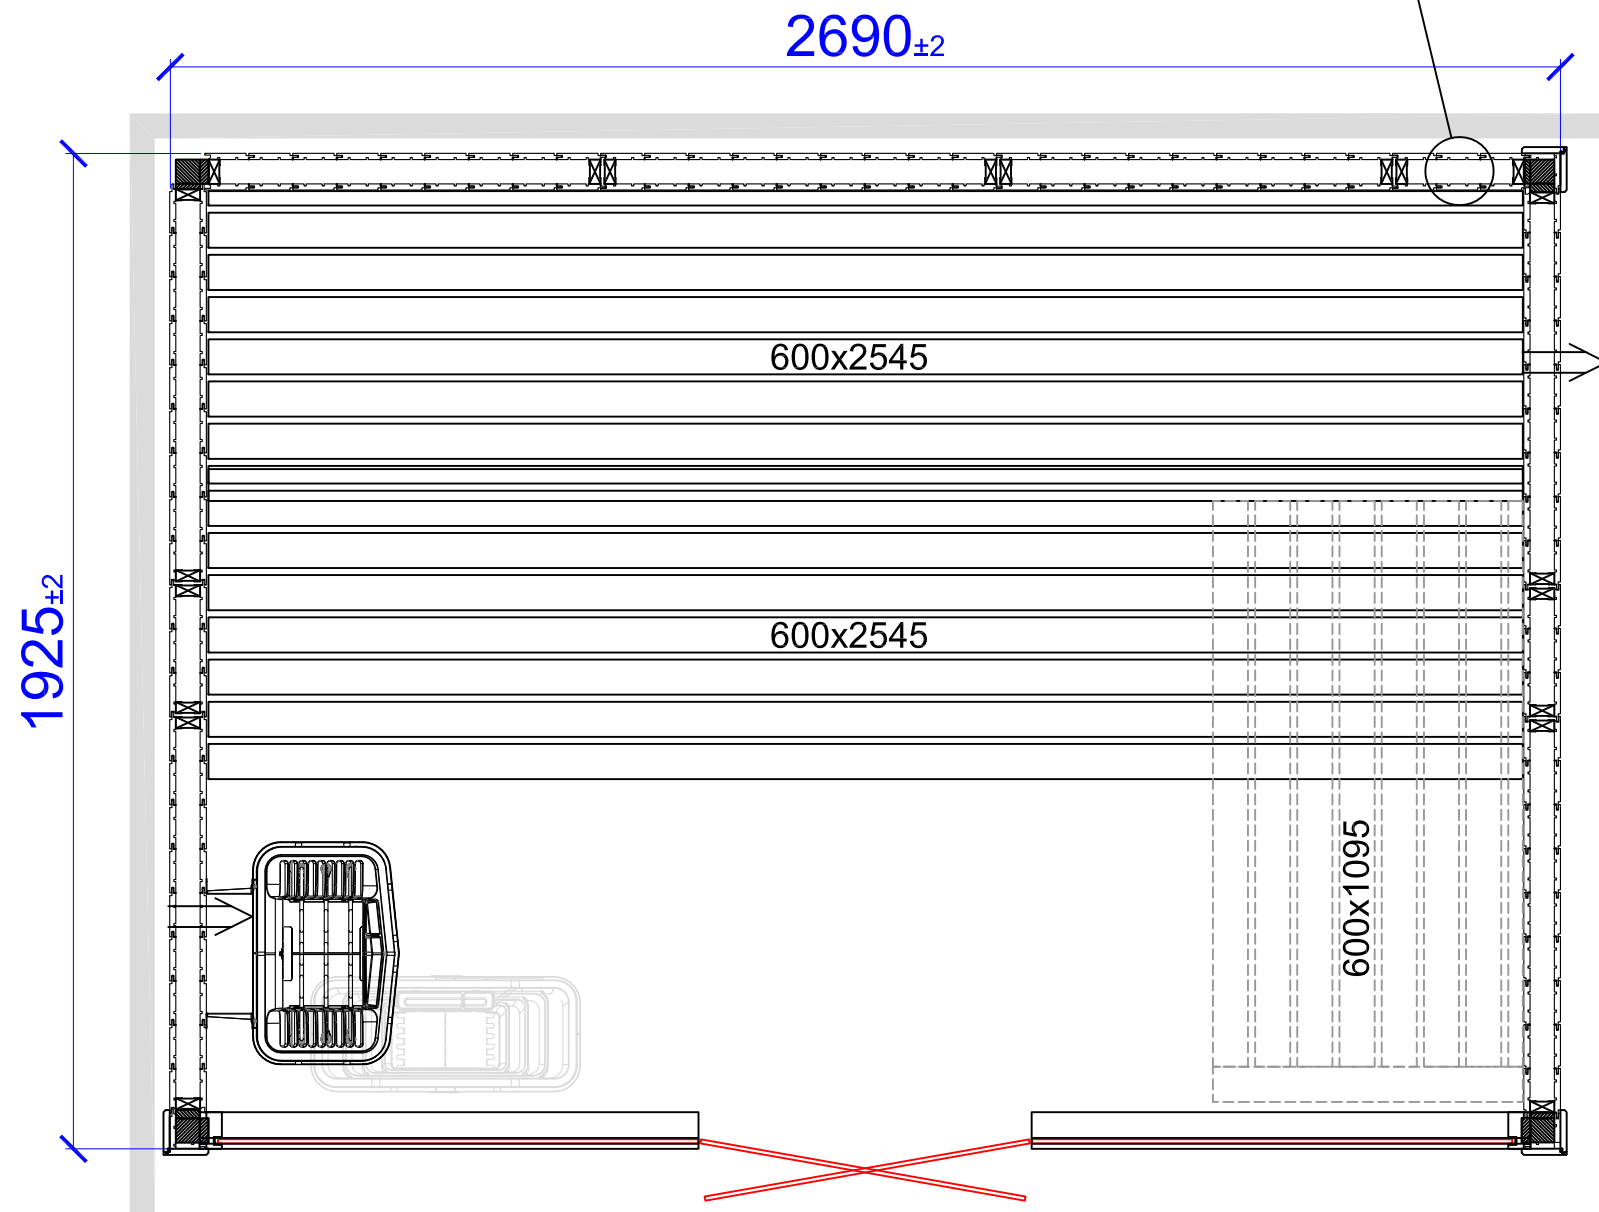

LAYOUTS HARMONY GF

1670X1160
1415X1415
1670X1670
1925X1670
2180X1670
1925X1925
2180X1925
2435X1925
2690X1925
2180X2180
2435X2180

1670x1160

1415x1415

1670x1670

1925x1670

2180x1670

*Third bench with bench support needs to be ordered as special.

Placerad i vänster hörn

Placed in left corner

Harmony GF 1925x1925

Placerad i höger hörn
Placed in right corner

Harmony GF 2180x1925

Placerad i vänster hörn

Placed in left corner

Harmony GF 2180x1925

Placerad i höger hörn
Placed in right corner

Harmony GF 2435x1925

Placerad i vänster hörn

Placed in left corner

Harmony GF 2435x1925

Placerad i höger hörn
Placed in right corner

Harmony GF 2690x1925

Placerad i vänster hörn

Placed in left corner

Harmony GF 2690x1925

Placerad i höger hörn

Placed in right corner

Harmony GF 2180x2180

Placerad i vänster hörn

Placed in left corner

Harmony GF 2180x2180