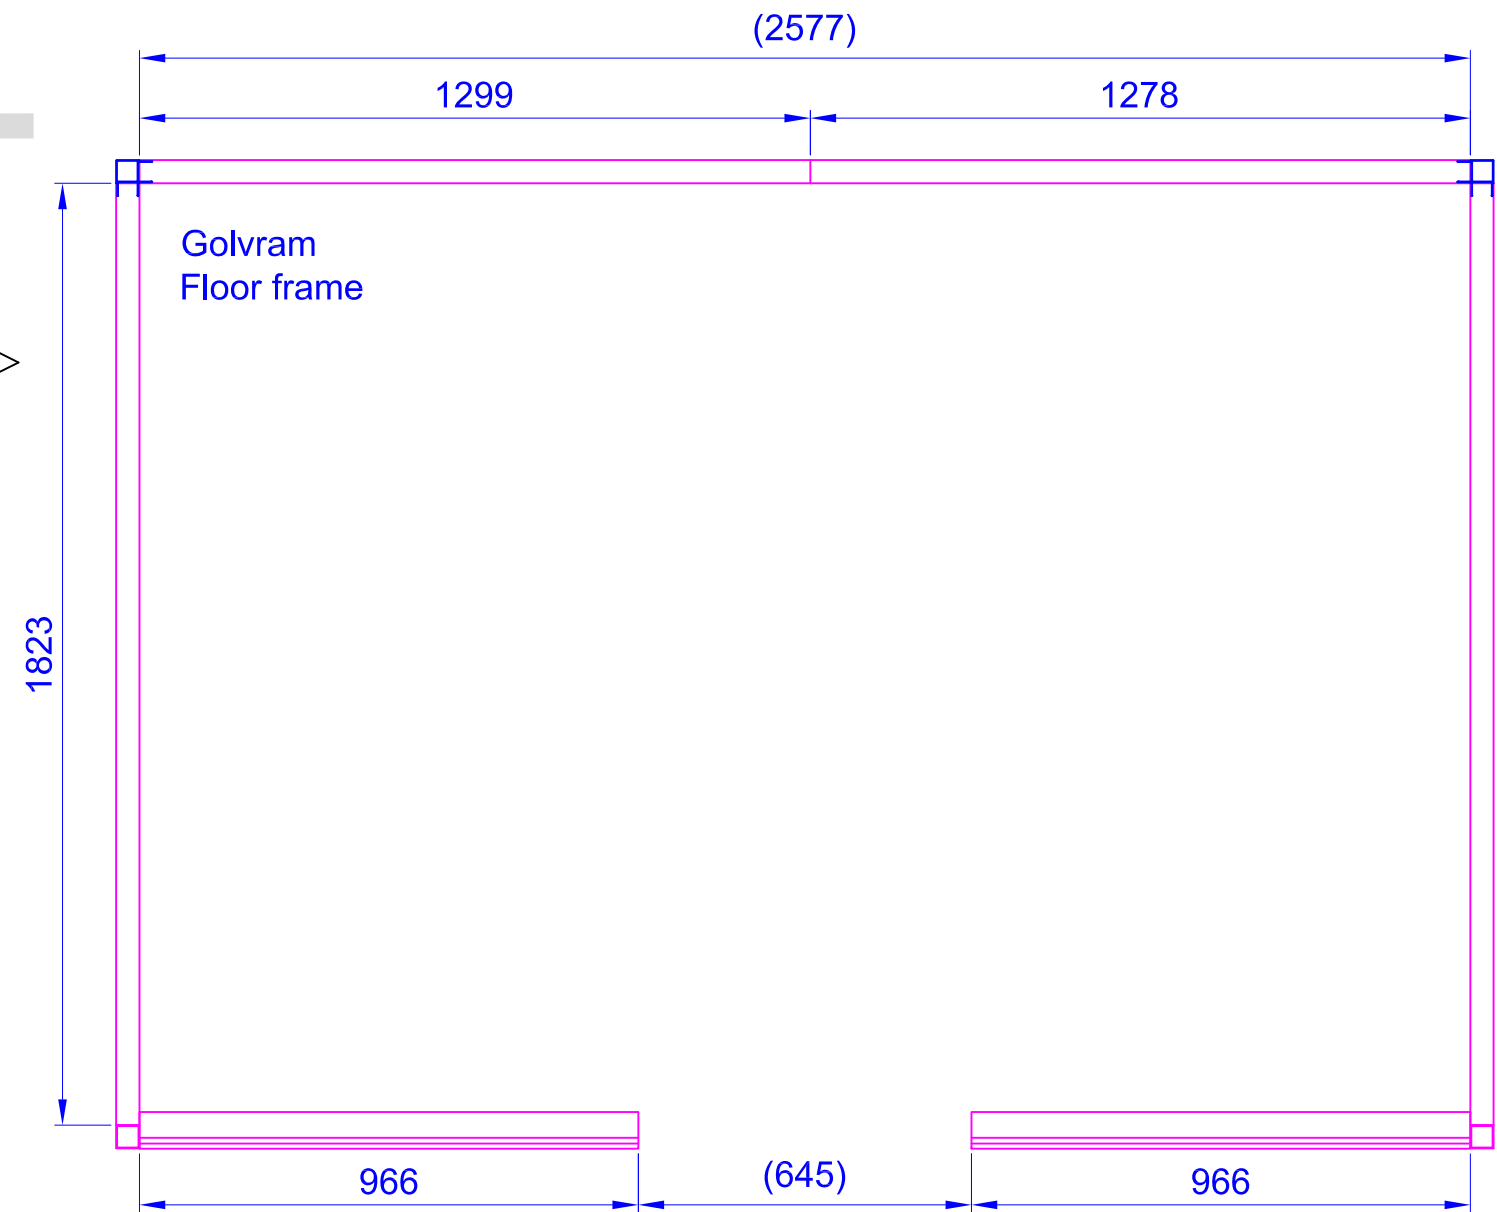

LAYOUTS HARMONY GF

1670X1160
1415X1415
1670X1670
1925X1670
2180X1670
1925X1925
2180X1925
2435X1925
2690X1925
2180X2180
2435X2180

1670x1160

1415x1415

1670x1670

1925x1670

2180x1670

*Third bench with bench support needs to be ordered as special.

Placerad i vänster hörn

Placed in left corner

Harmony GF 1925x1925

Placerad i höger hörn
Placed in right corner

Harmony GF 2180x1925

Placerad i vänster hörn

Placed in left corner

Harmony GF 2180x1925

Placerad i höger hörn
Placed in right corner

Harmony GF 2435x1925

Placerad i vänster hörn

Placed in left corner

Harmony GF 2435x1925

Placerad i höger hörn
Placed in right corner

Harmony GF 2690x1925

Placerad i vänster hörn

Placed in left corner

Harmony GF 2690x1925

Placerad i höger hörn

Placed in right corner

Harmony GF 2180x2180

Placerad i vänster hörn

Placed in left corner

Harmony GF 2180x2180