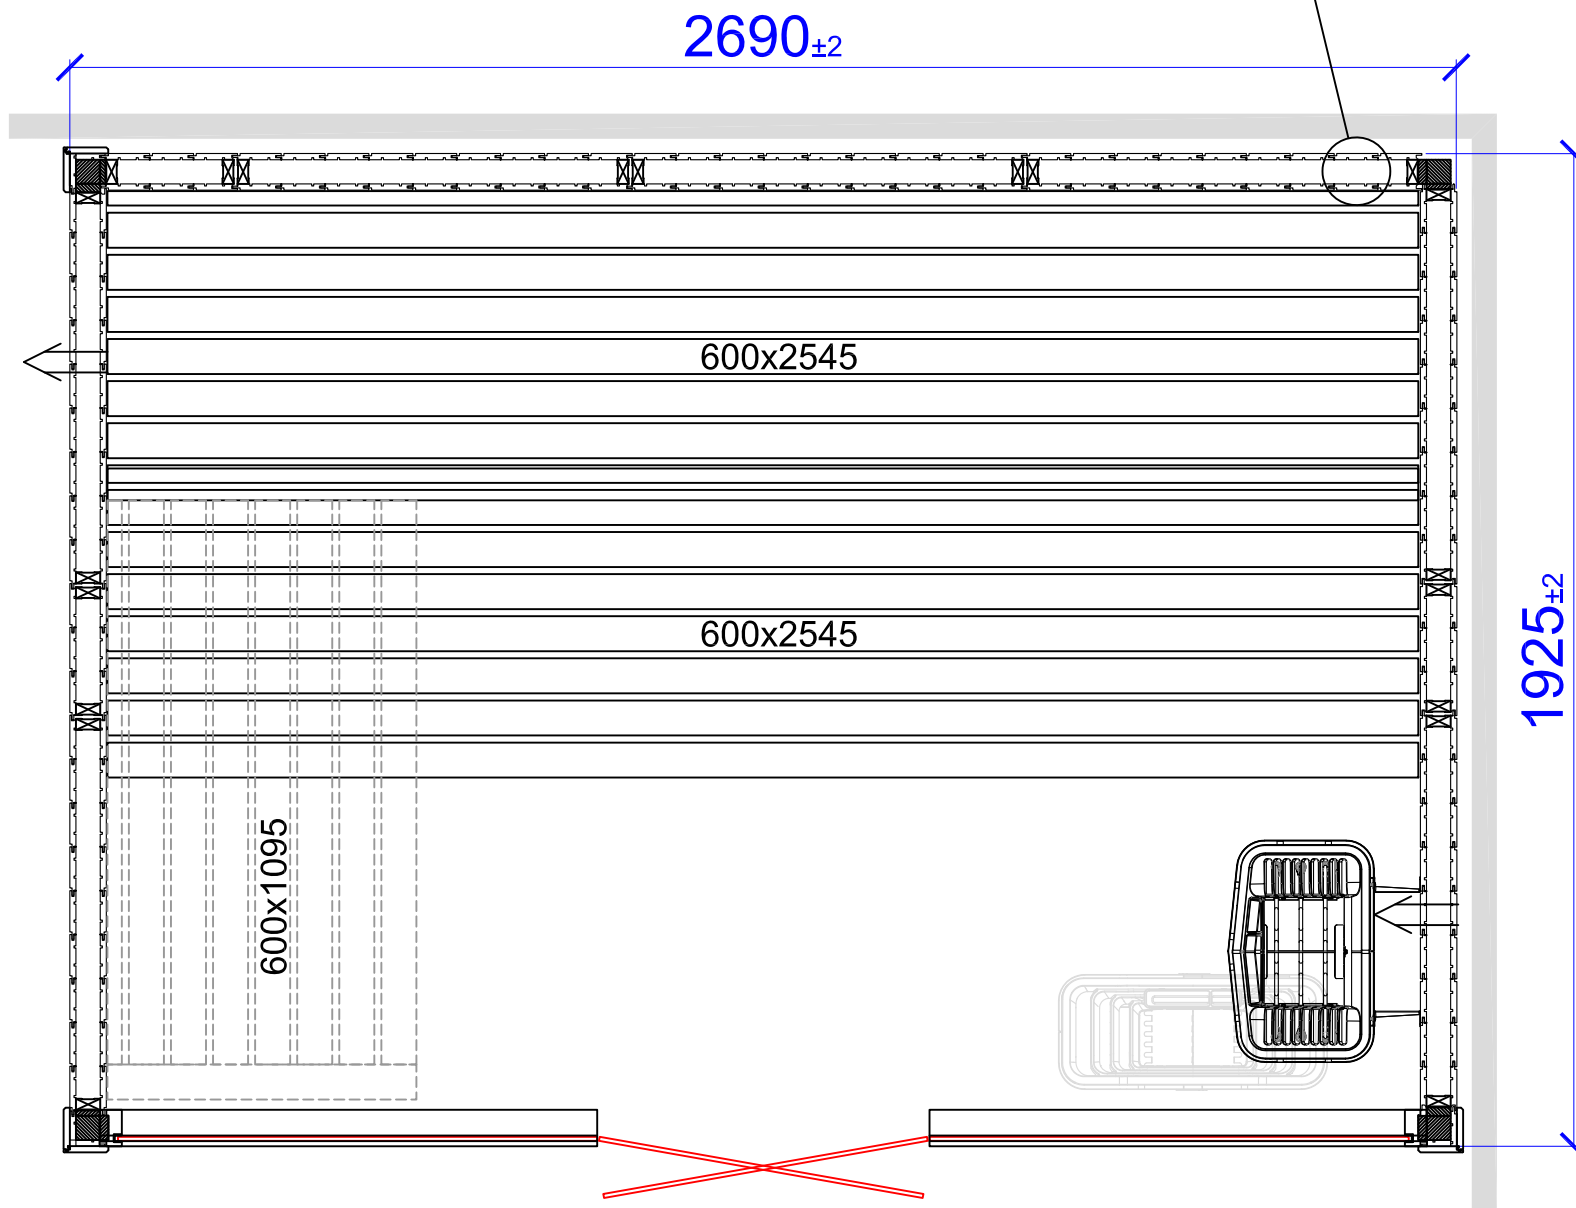

LAYOUTS HARMONY GF

1670X1160
1415X1415
1670X1670
1925X1670
2180X1670
1925X1925
2180X1925
2435X1925
2690X1925
2180X2180
2435X2180

1670x1160

1415x1415

1670x1670

1925x1670

2180x1670

*Third bench with bench support needs to be ordered as special.

Placerad i vänster hörn

Placed in left corner

Harmony GF 1925x1925

Placerad i höger hörn
Placed in right corner

Harmony GF 2180x1925

Placerad i vänster hörn

Placed in left corner

Harmony GF 2180x1925

Placerad i höger hörn
Placed in right corner

Harmony GF 2435x1925

Placerad i vänster hörn

Placed in left corner

Harmony GF 2435x1925

Placerad i höger hörn
Placed in right corner

Harmony GF 2690x1925

Placerad i vänster hörn

Placed in left corner

Harmony GF 2690x1925

Placerad i höger hörn

Placed in right corner

Harmony GF 2180x2180

Placerad i vänster hörn

Placed in left corner

Harmony GF 2180x2180