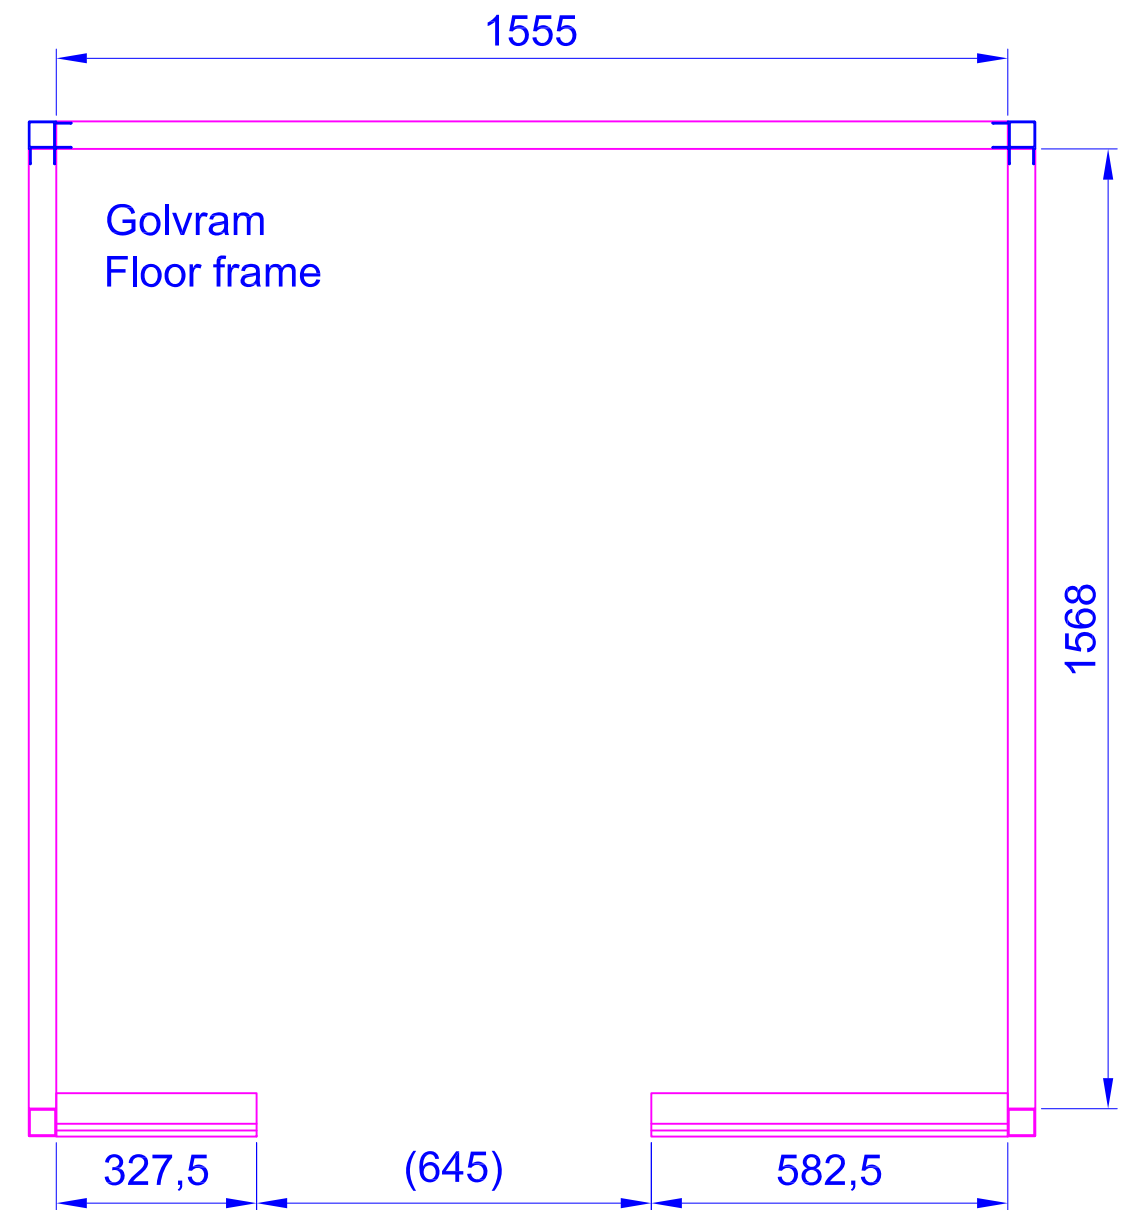

LAYOUTS HARMONY GF

1670X1160
1415X1415
1670X1670
1925X1670
2180X1670
1925X1925
2180X1925
2435X1925
2690X1925
2180X2180
2435X2180

1670x1160

1415x1415

1670x1670

1925x1670

2180x1670

*Third bench with bench support needs to be ordered as special.

Harmony GF 1415x1415

Placerad i vänster hörn

Placed in left corner

Harmony GF 1415x1415

Placerad i höger hörn

Placed in right corner

Harmony GF 1670x1670

Placerad i vänster hörn

Placed in left corner

Harmony GF 1670x1670

Placerad i höger hörn
Placed in right corner

Harmony GF 1925x1670

Placerad i vänster hörn

Placed in left corner

Harmony GF 1925x1670

Placerad i höger hörn
Placed in right corner

Placed in left corner

Harmony GF 2690x1925

Placerad i höger hörn

Placed in right corner

Harmony GF 2180x2180

Placerad i vänster hörn

Placed in left corner

Harmony GF 2180x2180