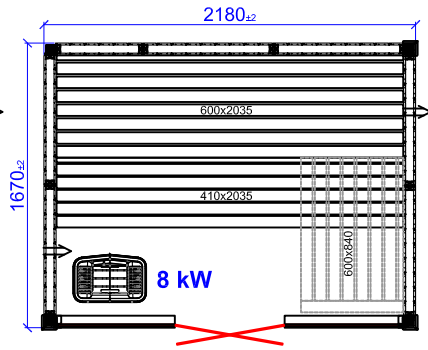

LAYOUTS HARMONY GF

1670X1160
1415X1415
1670X1670
1925X1670
2180X1670
1925X1925
2180X1925
2435X1925
2690X1925
2180X2180
2435X2180

1670x1160

1415x1415

1670x1670

1925x1670

2180x1670

*Third bench with bench support needs to be ordered as special.

*Third bench with bench support needs to be ordered as special.

1925x1925

*Third bench with bench support needs to be ordered as special.

2180x1925

*Third bench with bench support needs to be ordered as special.