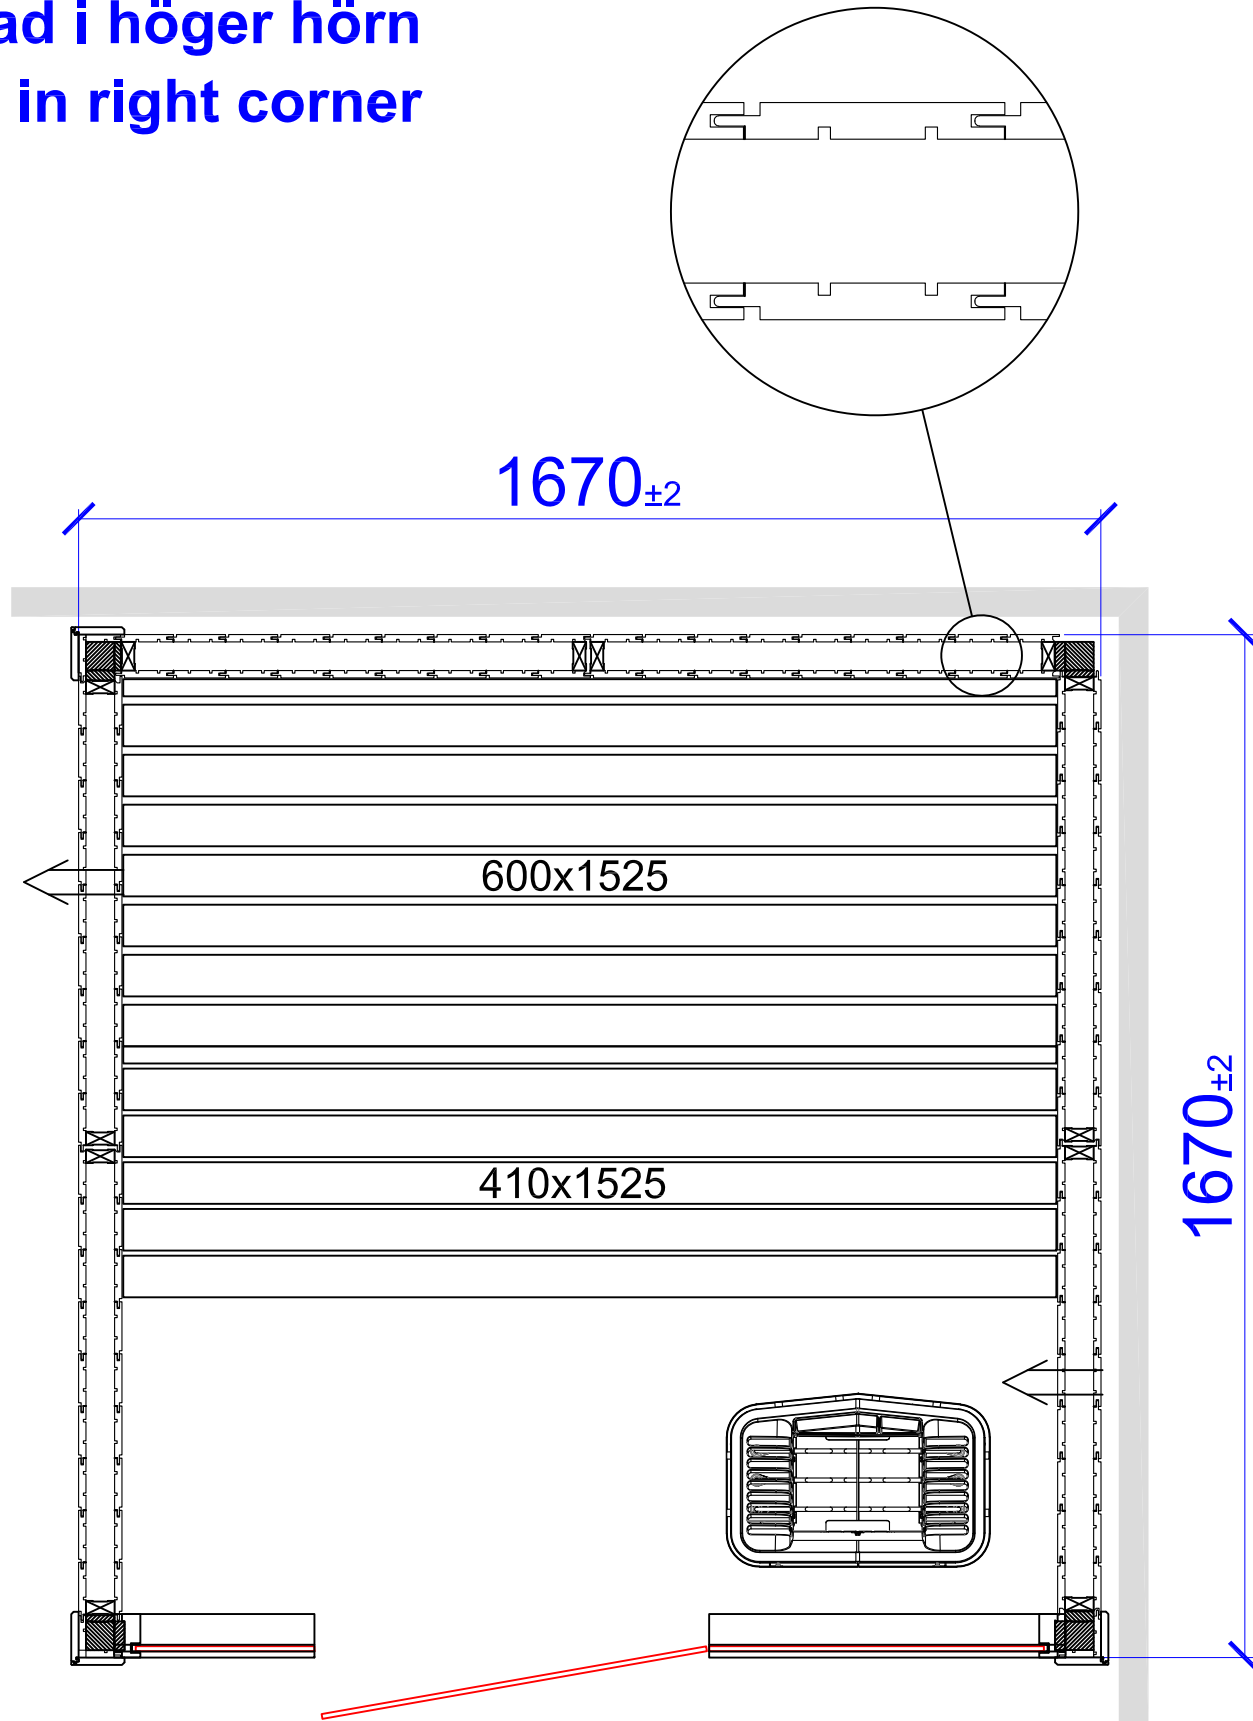

2435x2180

*Third bench with bench support needs to be ordered as special.

Harmony GF 1670x1160

Placerad i vänster hörn

Placed in left corner

Harmony GF 1670x1160

Placerad i höger hörn

Placed in right corner

Harmony GF 1415x1415

Placerad i vänster hörn

Placed in left corner

Harmony GF 1415x1415

Placerad i höger hörn

Placed in right corner

Harmony GF 1670x1670

Placerad i vänster hörn

Placed in left corner

Harmony GF 1670x1670

Placerad i höger hörn
Placed in right corner

Harmony GF 1925x1670

Placerad i vänster hörn

Placed in left corner

Harmony GF 1925x1670

Placerad i höger hörn
Placed in right corner

Placed in left corner

Harmony GF 2690x1925

Placerad i höger hörn

Placed in right corner

Harmony GF 2180x2180

Placerad i vänster hörn

Placed in left corner

Harmony GF 2180x2180