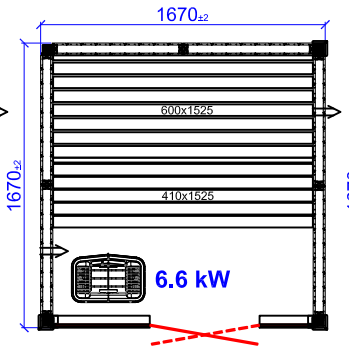

LAYOUTS HARMONY GF

1670X1160
1415X1415
1670X1670
1925X1670
2180X1670
1925X1925
2180X1925
2435X1925
2690X1925
2180X2180
2435X2180

1670x1160

1415x1415

1670x1670

1925x1670

2180x1670

*Third bench with bench support needs to be ordered as special.

*Third bench with bench support needs to be ordered as special.

1925x1925

*Third bench with bench support needs to be ordered as special.

2180x1925

*Third bench with bench support needs to be ordered as special.