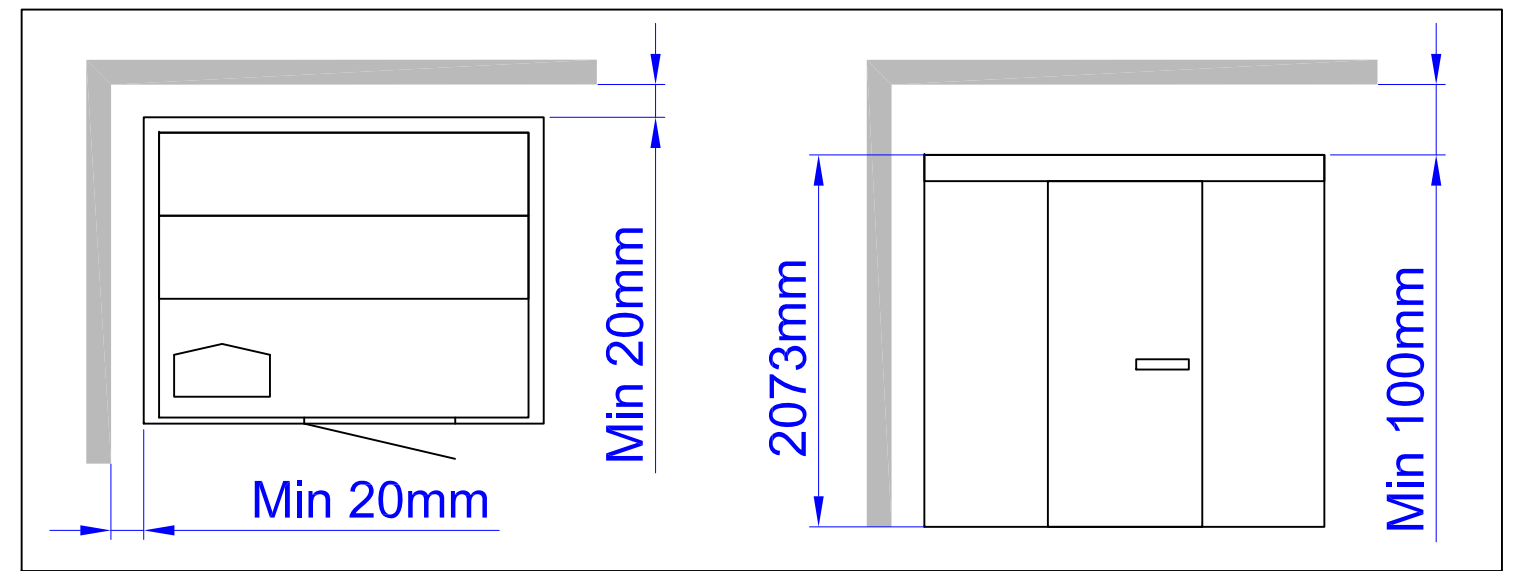

LAYOUTS HARMONY GF

1670X1160
1415X1415
1670X1670
1925X1670
2180X1670
1925X1925
2180X1925
2435X1925
2690X1925
2180X2180
2435X2180

1670x1160

1415x1415

1670x1670

1925x1670

2180x1670

*Third bench with bench support needs to be ordered as special.

2435x2180

*Third bench with bench support needs to be ordered as special.

Harmony GF 1670x1160

Placerad i vänster hörn

Placed in left corner

Harmony GF 1670x1160

Placerad i höger hörn

Placed in right corner

Harmony GF 1415x1415

Placerad i vänster hörn

Placed in left corner

Harmony GF 1415x1415

Placerad i höger hörn

Placed in right corner

Harmony GF 1670x1670

Placerad i vänster hörn

Placed in left corner

Harmony GF 1670x1670

Placerad i höger hörn
Placed in right corner

Harmony GF 1925x1670

Placerad i vänster hörn

Placed in left corner

Harmony GF 1925x1670

Placerad i höger hörn
Placed in right corner