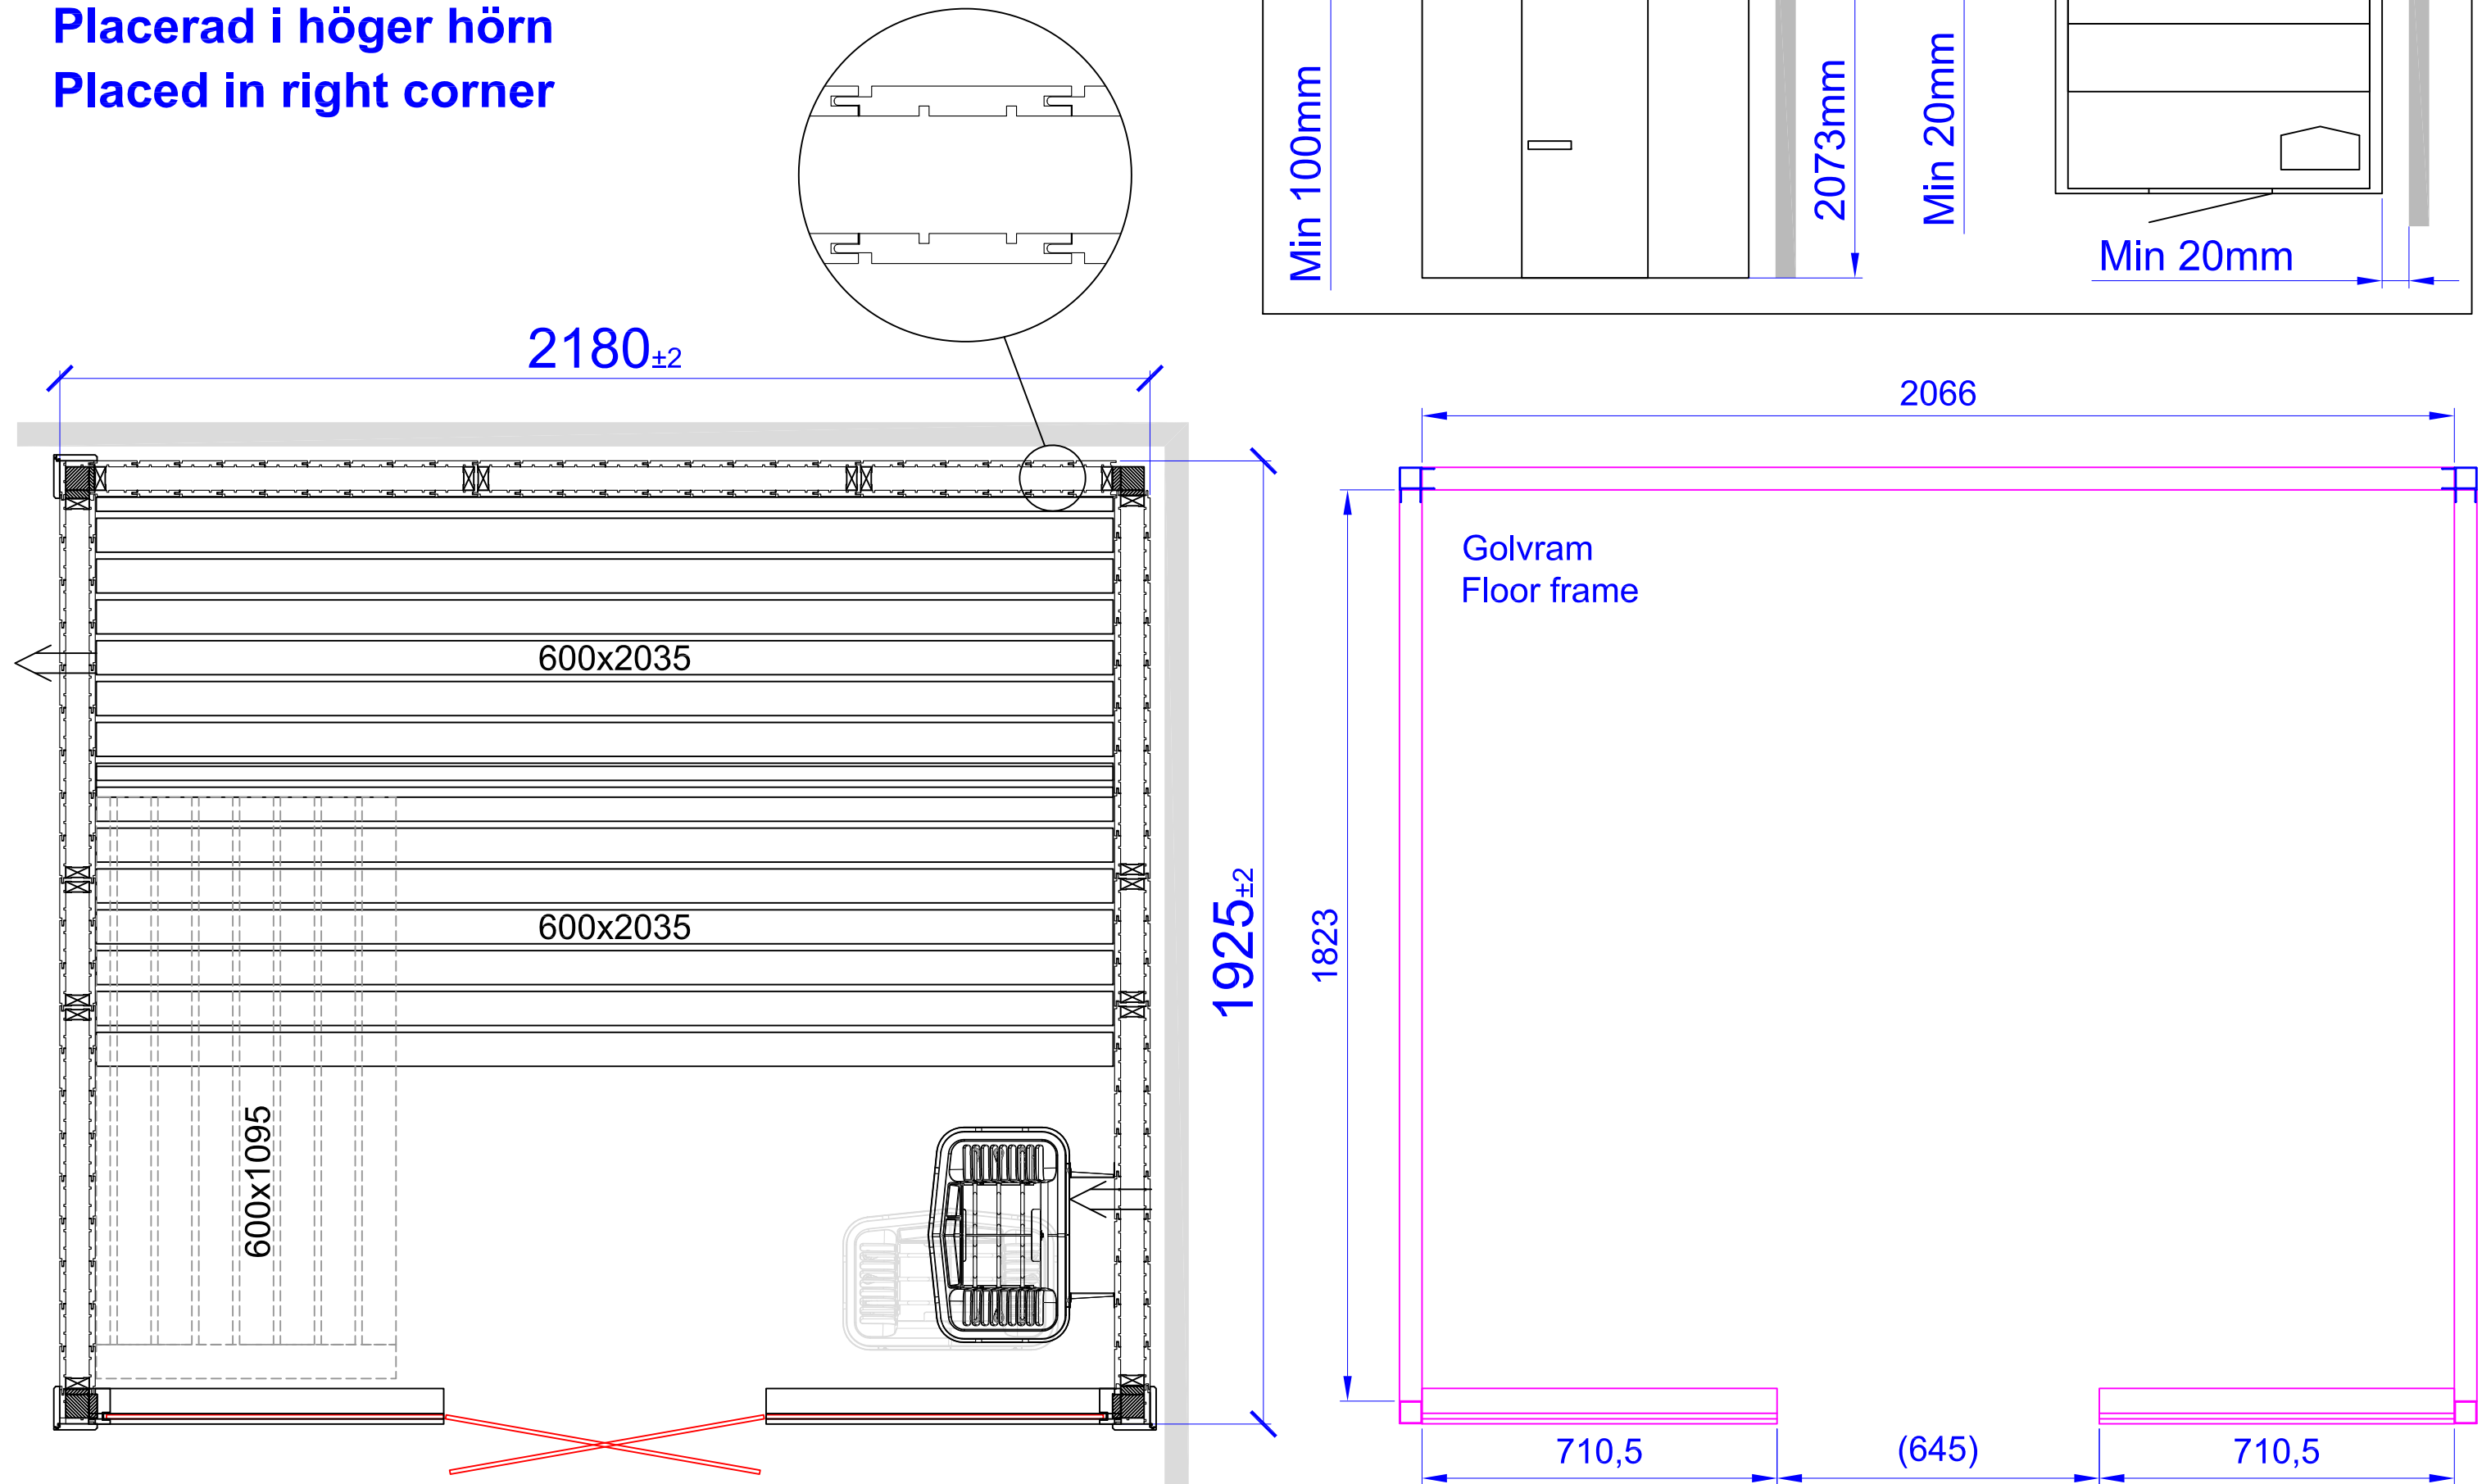

LAYOUTS HARMONY GF

1670X1160
1415X1415
1670X1670
1925X1670
2180X1670
1925X1925
2180X1925
2435X1925
2690X1925
2180X2180
2435X2180

1670x1160

1415x1415

1670x1670

1925x1670

2180x1670

*Third bench with bench support needs to be ordered as special.

Placerad i vänster hörn

Placed in left corner

Harmony GF 1925x1925

Placerad i höger hörn
Placed in right corner

Harmony GF 2180x1925

Placerad i vänster hörn

Placed in left corner

Harmony GF 2180x1925

Placerad i höger hörn
Placed in right corner

Harmony GF 2435x1925

Placerad i vänster hörn

Placed in left corner

Harmony GF 2435x1925

Placerad i höger hörn
Placed in right corner

Harmony GF 2690x1925

Placerad i vänster hörn

Placed in left corner

Harmony GF 2690x1925

Placerad i höger hörn

Placed in right corner

Harmony GF 2180x2180

Placerad i vänster hörn

Placed in left corner

Harmony GF 2180x2180