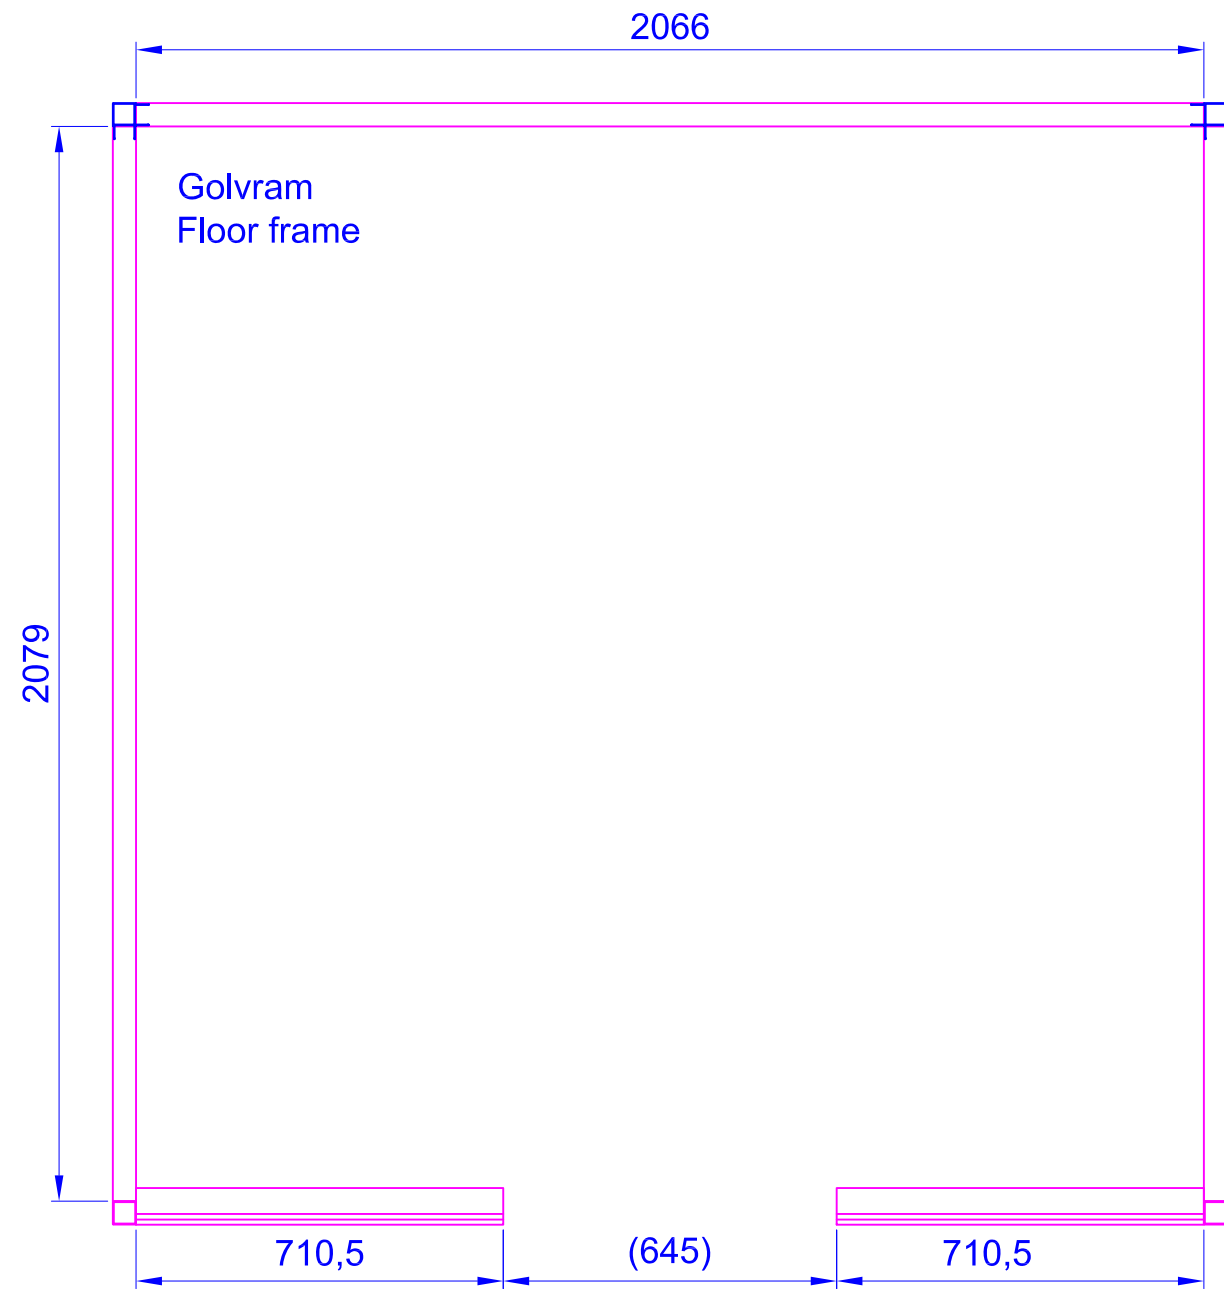

LAYOUTS HARMONY GF

1670X1160
1415X1415
1670X1670
1925X1670
2180X1670
1925X1925
2180X1925
2435X1925
2690X1925
2180X2180
2435X2180

1670x1160

1415x1415

1670x1670

1925x1670

2180x1670

*Third bench with bench support needs to be ordered as special.

Placerad i vänster hörn

Placed in left corner

Harmony GF 1925x1925

Placerad i höger hörn
Placed in right corner

Harmony GF 2180x1925

Placerad i vänster hörn

Placed in left corner

Harmony GF 2180x1925

Placerad i höger hörn
Placed in right corner

Harmony GF 2435x1925

Placerad i vänster hörn

Placed in left corner

Harmony GF 2435x1925

Placerad i höger hörn
Placed in right corner

Harmony GF 2690x1925

Placerad i vänster hörn

Placed in left corner

Harmony GF 2690x1925

Placerad i höger hörn

Placed in right corner

Harmony GF 2180x2180

Placerad i vänster hörn

Placed in left corner

Harmony GF 2180x2180