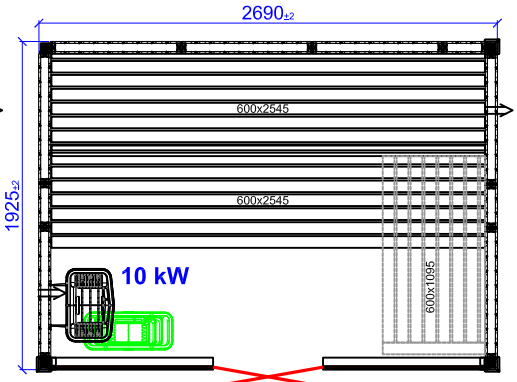

LAYOUTS HARMONY GF

1670X1160
1415X1415
1670X1670
1925X1670
2180X1670
1925X1925
2180X1925
2435X1925
2690X1925
2180X2180
2435X2180

1670x1160

1415x1415

1670x1670

1925x1670

2180x1670

*Third bench with bench support needs to be ordered as special.

*Third bench with bench support needs to be ordered as special.

1925x1925

*Third bench with bench support needs to be ordered as special.

2180x1925

*Third bench with bench support needs to be ordered as special.

2435x1925

*Third bench with bench support needs to be ordered as special.

2690x1925

*Third bench with bench support needs to be ordered as special.

2180x2180

*Third bench with bench support needs to be ordered as special.

2435x2180

*Third bench with bench support needs to be ordered as special.

Harmony GF 1670x1160

Placerad i vänster hörn

Placed in left corner

Harmony GF 1670x1160

Placerad i höger hörn

Placed in right corner