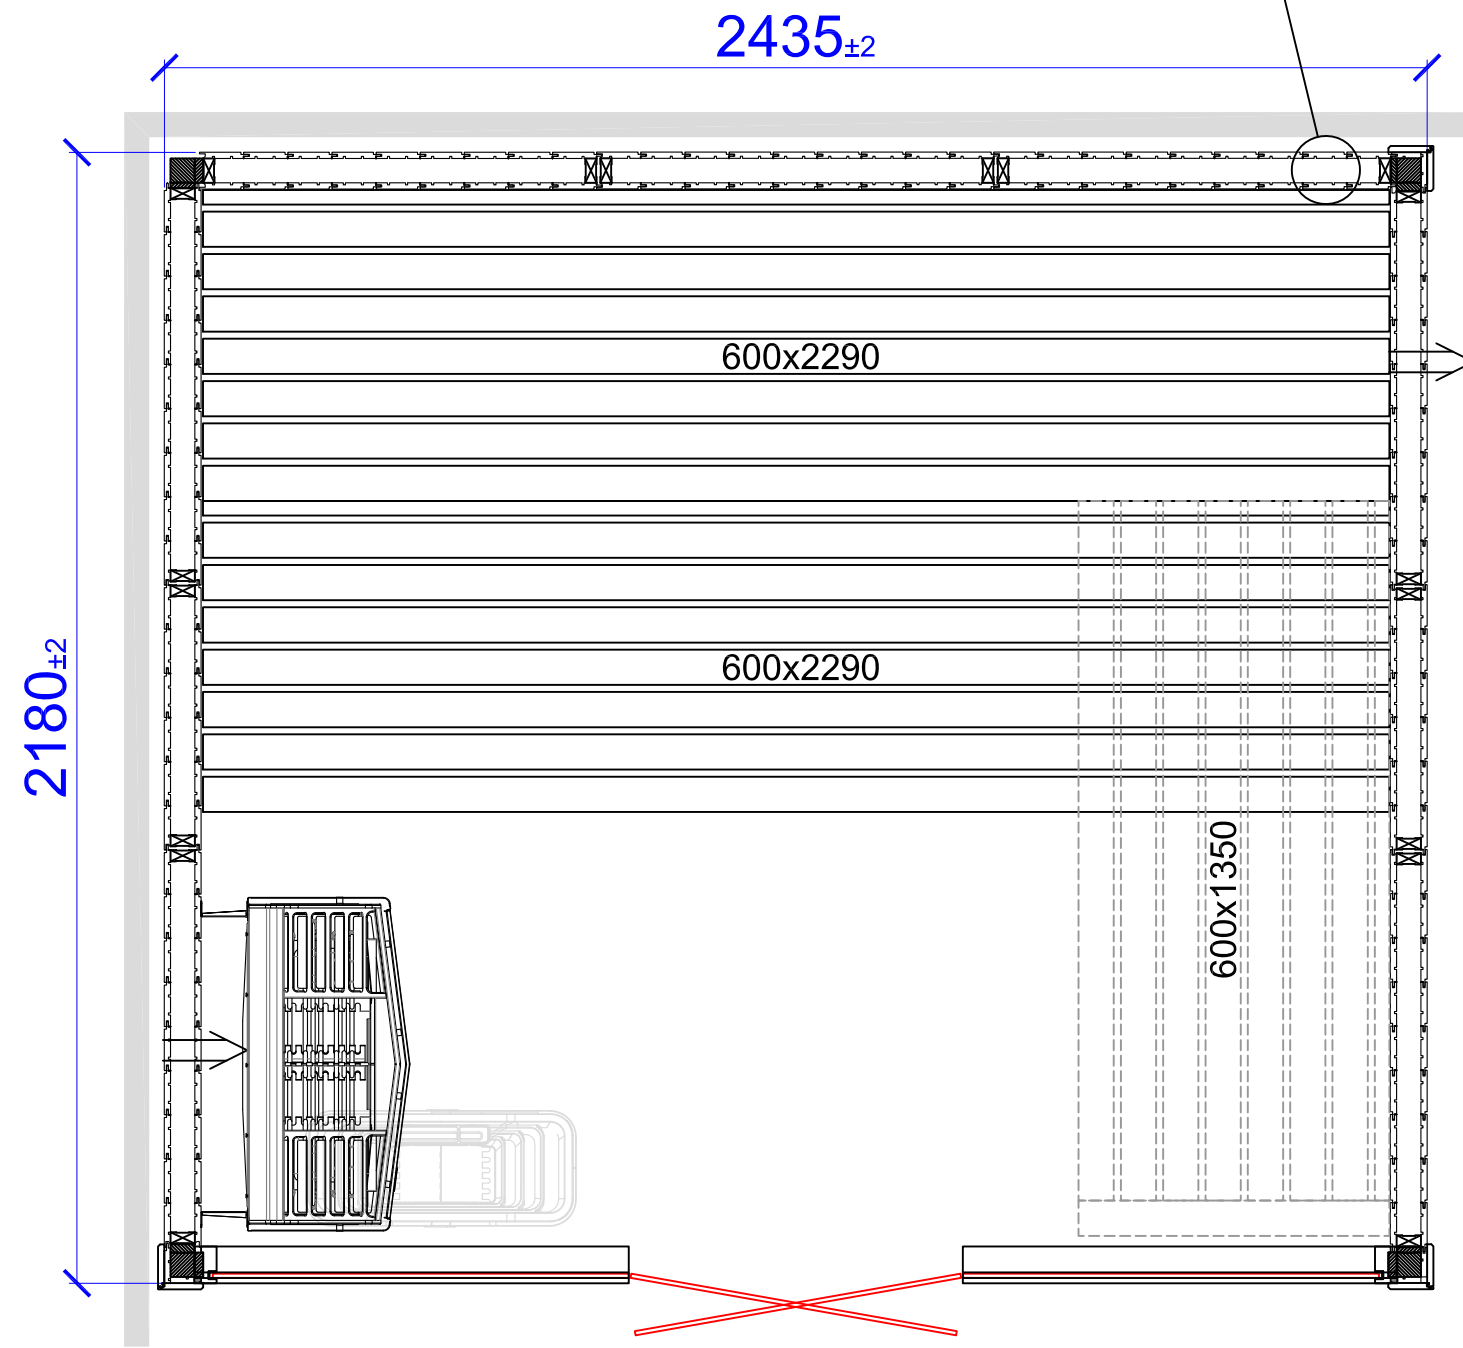

LAYOUTS HARMONY GF

1670X1160
1415X1415
1670X1670
1925X1670
2180X1670
1925X1925
2180X1925
2435X1925
2690X1925
2180X2180
2435X2180

1670x1160

1415x1415

1670x1670

1925x1670

2180x1670

*Third bench with bench support needs to be ordered as special.

Placerad i höger hörn
Placed in right corner

Harmony GF 2435x1925

Placerad i vänster hörn

Placed in left corner

Harmony GF 2435x1925

Placerad i höger hörn
Placed in right corner

Harmony GF 2690x1925

Placerad i vänster hörn

Placed in left corner

Harmony GF 2690x1925

Placerad i höger hörn

Placed in right corner

Harmony GF 2180x2180

Placerad i vänster hörn

Placed in left corner

Harmony GF 2180x2180

Placerad i höger hörn
Placed in right corner

Harmony GF 2435x2180

Placerad i vänster hörn

Placed in left corner

Harmony GF 2435x2180

Placerad i höger hörn

Placed in right corner