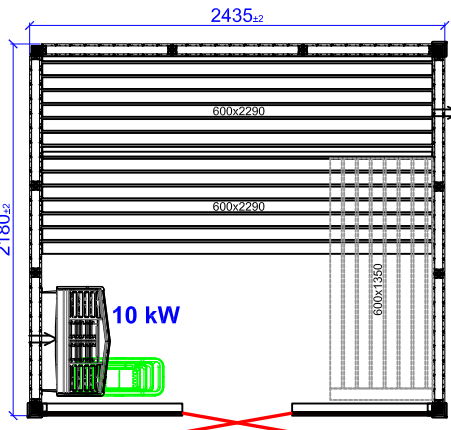

2435x1925

*Third bench with bench support needs to be ordered as special.

2690x1925

*Third bench with bench support needs to be ordered as special.

2180x2180

*Third bench with bench support needs to be ordered as special.

2435x2180

*Third bench with bench support needs to be ordered as special.

Harmony GF 1670x1160

Placerad i vänster hörn

Placed in left corner

Harmony GF 1670x1160

Placerad i höger hörn

Placed in right corner