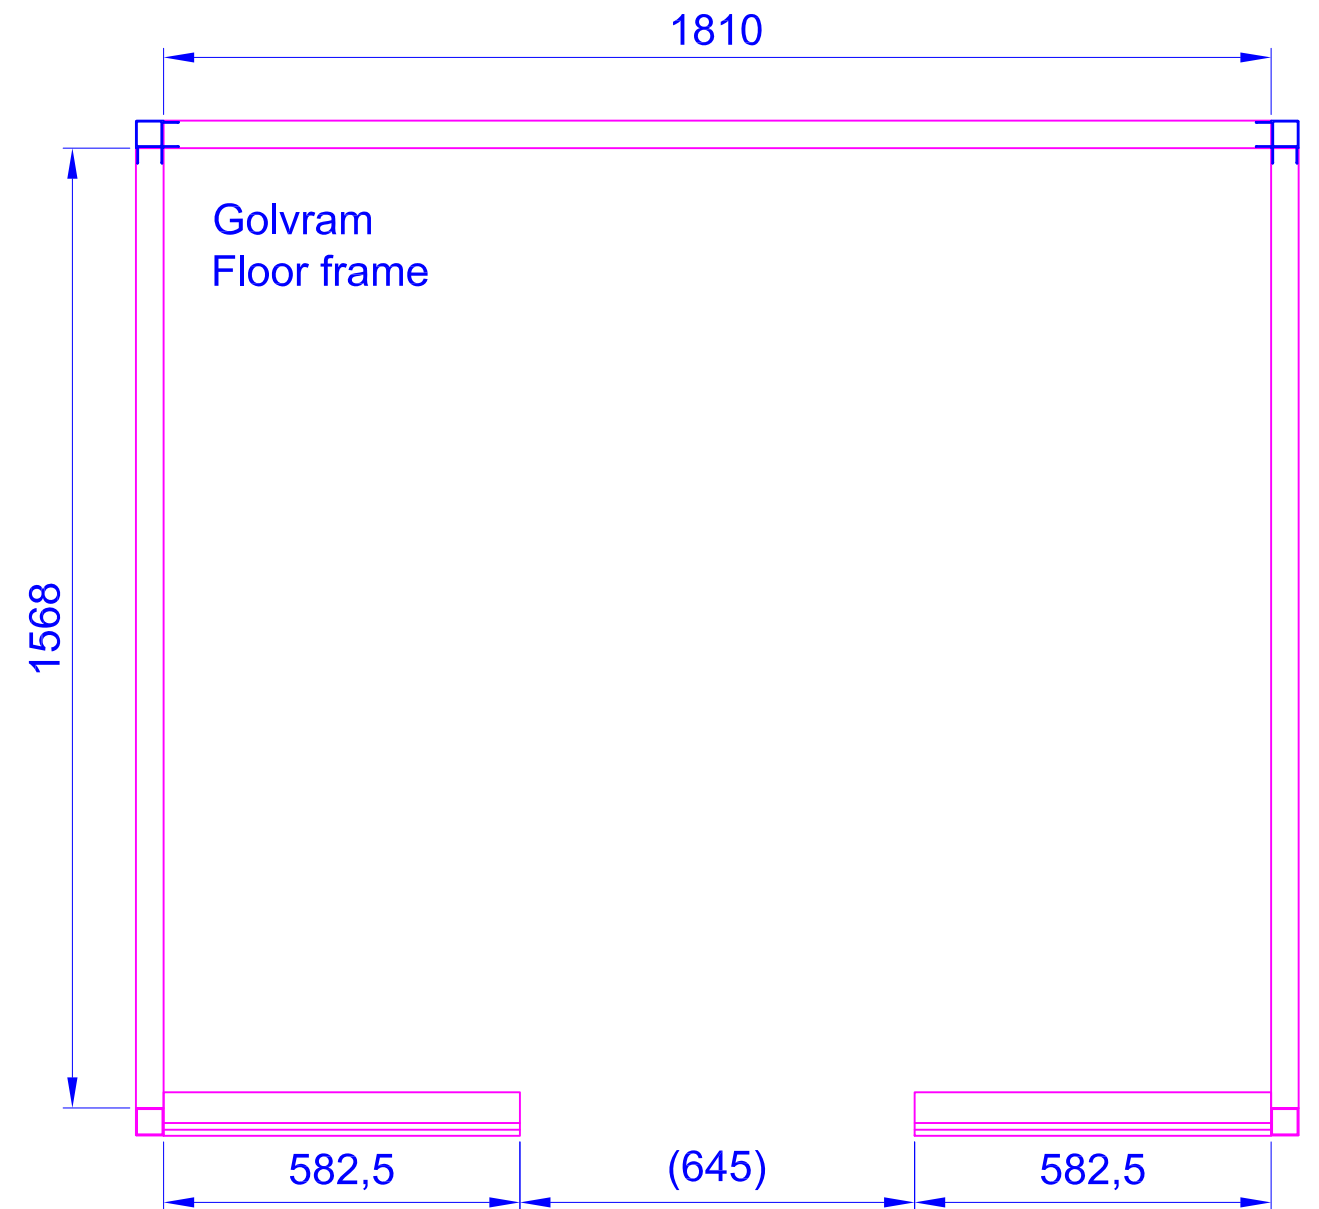

LAYOUTS HARMONY GF

1670X1160
1415X1415
1670X1670
1925X1670
2180X1670
1925X1925
2180X1925
2435X1925
2690X1925
2180X2180
2435X2180

1670x1160

1415x1415

1670x1670

1925x1670

2180x1670

*Third bench with bench support needs to be ordered as special.

Harmony GF 1415x1415

Placerad i vänster hörn

Placed in left corner

Harmony GF 1415x1415

Placerad i höger hörn

Placed in right corner

Harmony GF 1670x1670

Placerad i vänster hörn

Placed in left corner

Harmony GF 1670x1670

Placerad i höger hörn
Placed in right corner

Harmony GF 1925x1670

Placerad i vänster hörn

Placed in left corner

Harmony GF 1925x1670

Placerad i höger hörn
Placed in right corner

Harmony GF 2180x1670

Placerad i vänster hörn

Placed in left corner

Harmony GF 2180x1670

Placerad i höger hörn
Placed in right corner

2180_{±2}

2066

Harmony GF 1925x1925