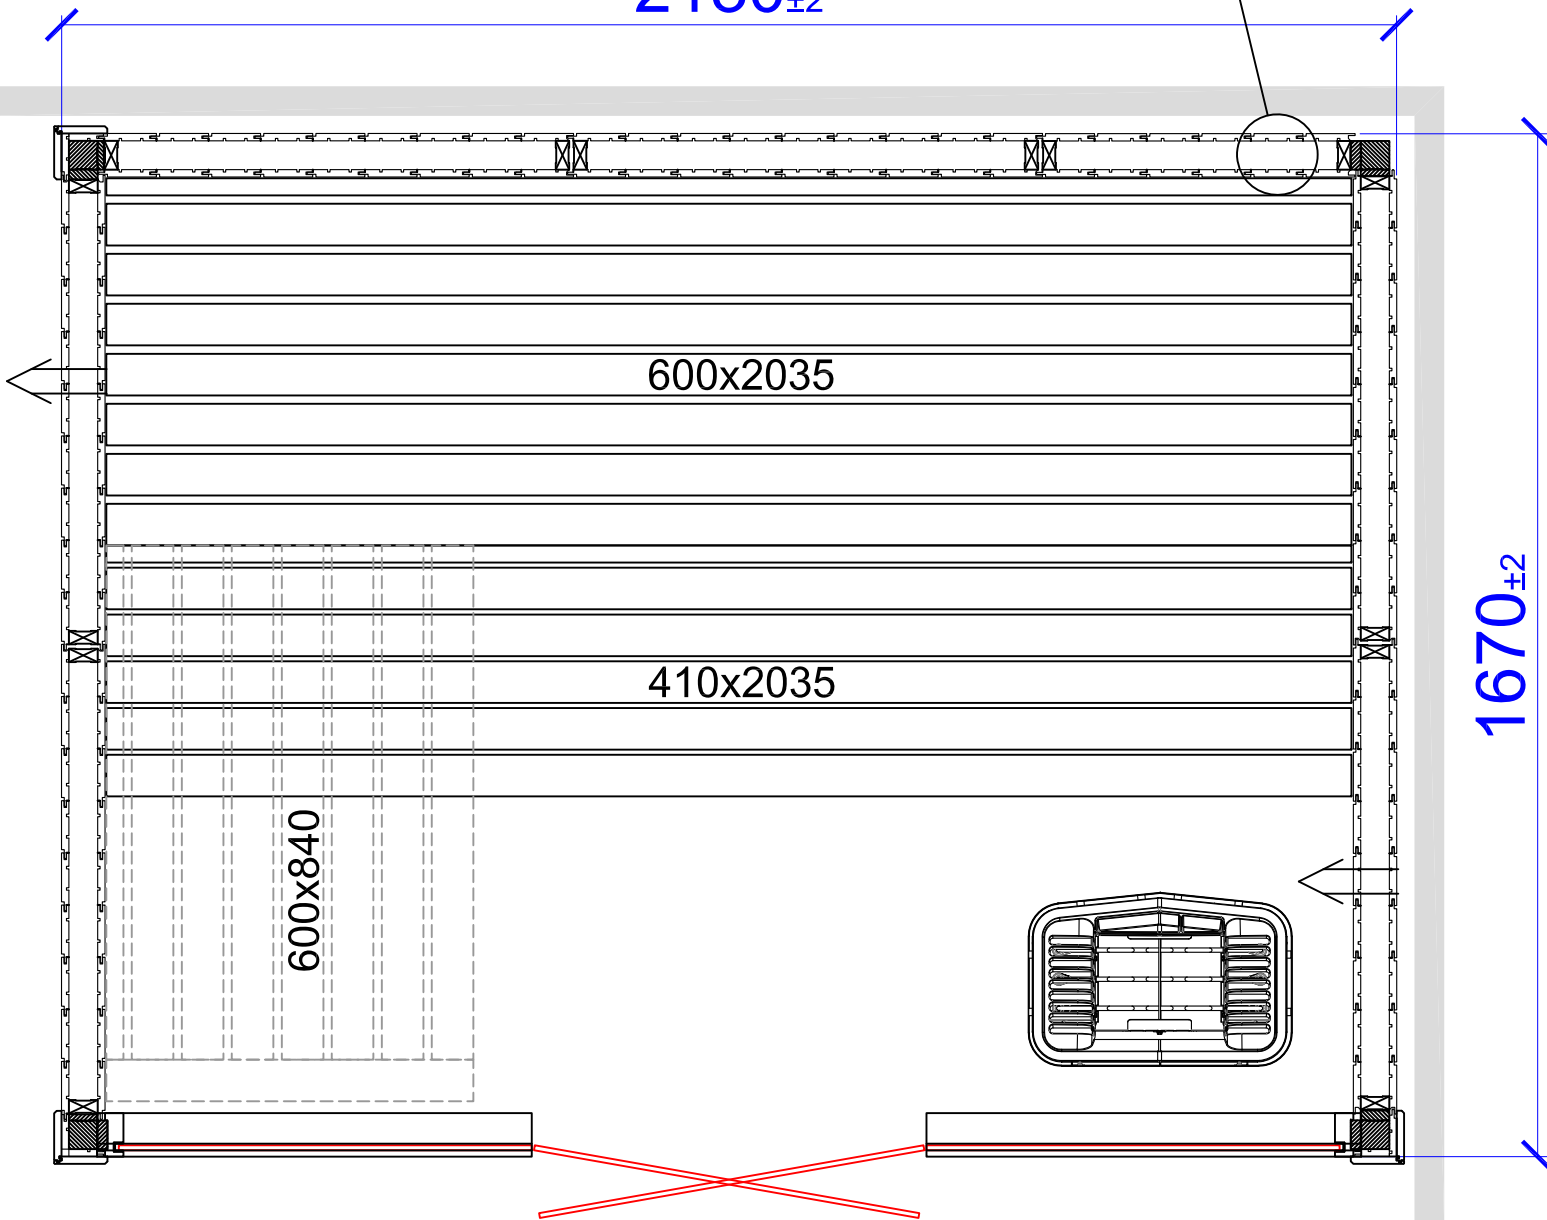

LAYOUTS HARMONY GF

1670X1160
1415X1415
1670X1670
1925X1670
2180X1670
1925X1925
2180X1925
2435X1925
2690X1925
2180X2180
2435X2180

1670x1160

1415x1415

1670x1670

1925x1670

2180x1670

*Third bench with bench support needs to be ordered as special.

Harmony GF 2180x1670

Placerad i vänster hörn

Placed in left corner

Harmony GF 2180x1670

Placerad i höger hörn
Placed in right corner

2180_{±2}

2066

Harmony GF 1925x1925

Placerad i vänster hörn

Placed in left corner

Harmony GF 1925x1925

Placerad i höger hörn
Placed in right corner

Harmony GF 2180x1925

Placerad i vänster hörn

Placed in left corner

Harmony GF 2180x1925

Placed in left corner

Harmony GF 2690x1925

Placerad i höger hörn

Placed in right corner

Harmony GF 2180x2180

Placerad i vänster hörn

Placed in left corner

Harmony GF 2180x2180