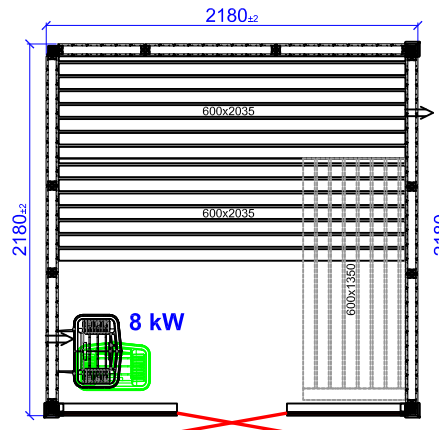

LAYOUTS HARMONY GF

1670X1160
1415X1415
1670X1670
1925X1670
2180X1670
1925X1925
2180X1925
2435X1925
2690X1925
2180X2180
2435X2180

1670x1160

1415x1415

1670x1670

1925x1670

2180x1670

*Third bench with bench support needs to be ordered as special.

2435x1925

*Third bench with bench support needs to be ordered as special.

2690x1925

*Third bench with bench support needs to be ordered as special.

2180x2180

*Third bench with bench support needs to be ordered as special.

2435x2180

*Third bench with bench support needs to be ordered as special.

Harmony GF 1670x1160

Placerad i vänster hörn

Placed in left corner

Harmony GF 1670x1160

Placerad i höger hörn

Placed in right corner