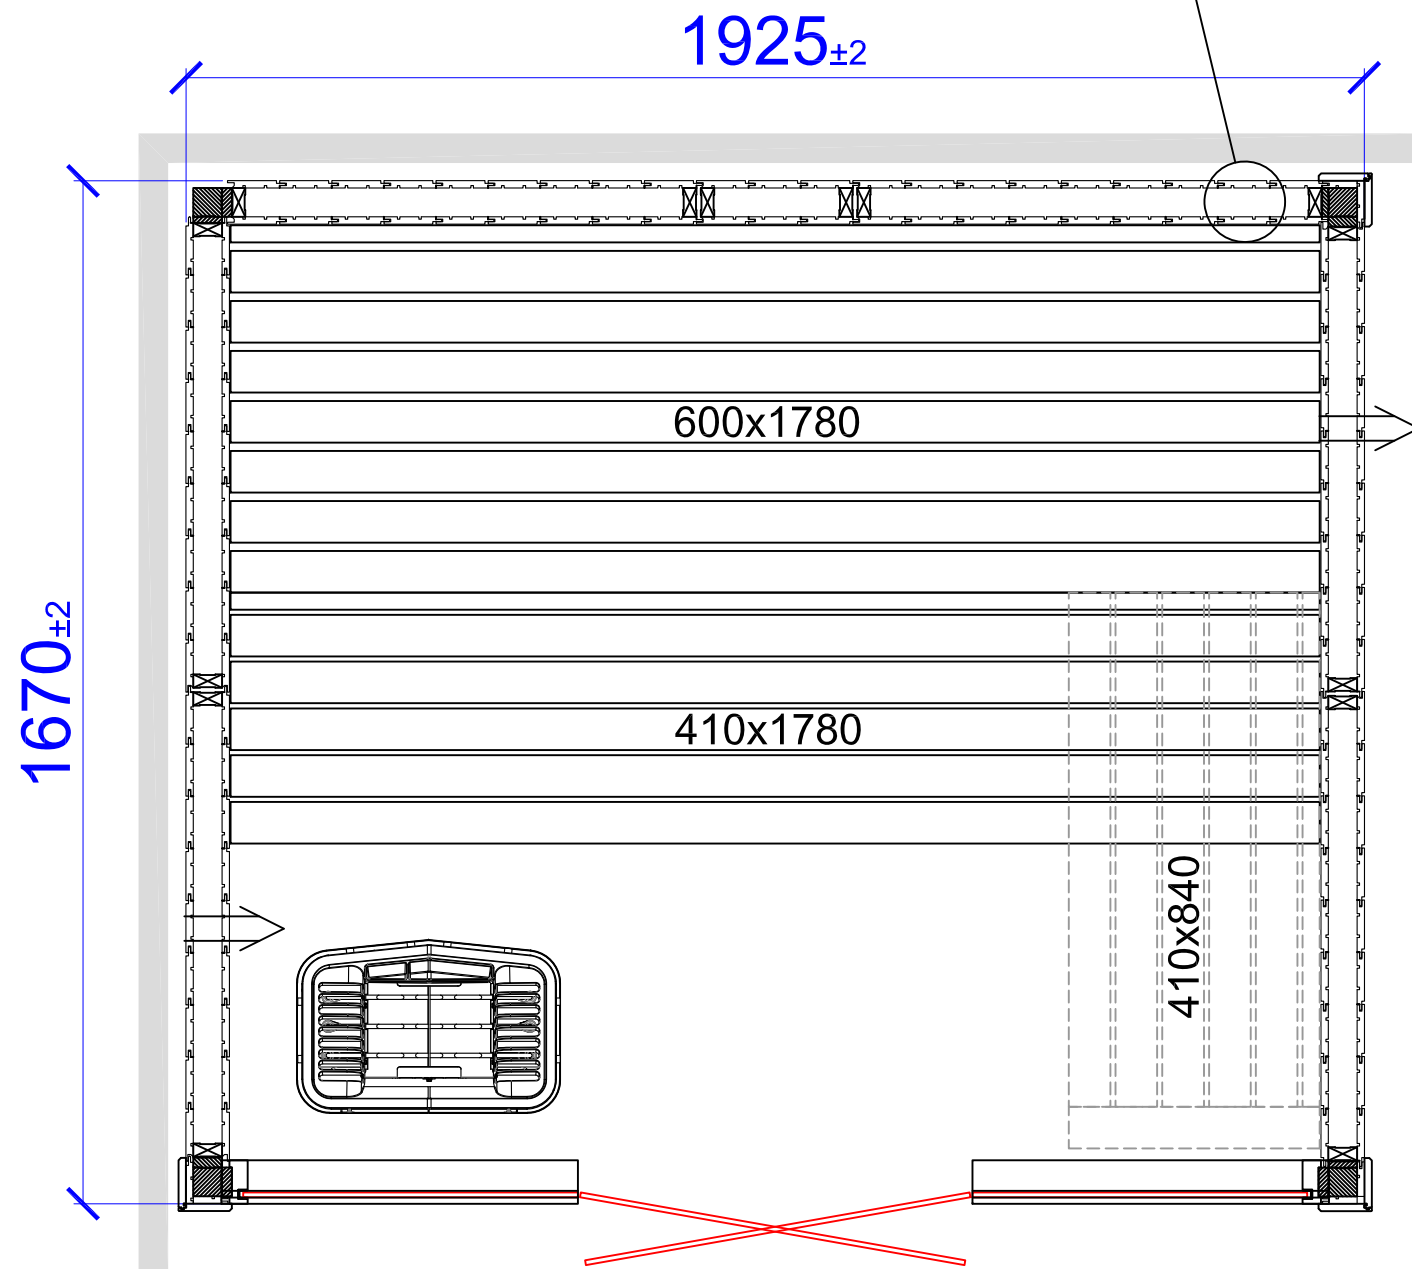

LAYOUTS HARMONY GF

1670X1160
1415X1415
1670X1670
1925X1670
2180X1670
1925X1925
2180X1925
2435X1925
2690X1925
2180X2180
2435X2180

1670x1160

1415x1415

1670x1670

1925x1670

2180x1670

*Third bench with bench support needs to be ordered as special.

Harmony GF 1415x1415

Placerad i vänster hörn

Placed in left corner

Harmony GF 1415x1415

Placerad i höger hörn

Placed in right corner

Harmony GF 1670x1670

Placerad i vänster hörn

Placed in left corner

Harmony GF 1670x1670

Placerad i höger hörn
Placed in right corner

Harmony GF 1925x1670

Placerad i vänster hörn

Placed in left corner

Harmony GF 1925x1670

Placerad i höger hörn
Placed in right corner

Placed in left corner

Harmony GF 2690x1925

Placerad i höger hörn

Placed in right corner

Harmony GF 2180x2180

Placerad i vänster hörn

Placed in left corner

Harmony GF 2180x2180