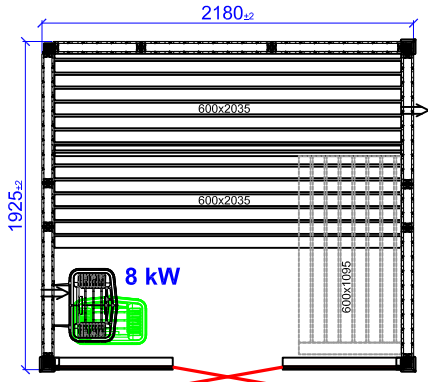

LAYOUTS HARMONY GF

1670X1160
1415X1415
1670X1670
1925X1670
2180X1670
1925X1925
2180X1925
2435X1925
2690X1925
2180X2180
2435X2180

1670x1160

1415x1415

1670x1670

1925x1670

2180x1670

*Third bench with bench support needs to be ordered as special.

*Third bench with bench support needs to be ordered as special.

1925x1925

*Third bench with bench support needs to be ordered as special.

2180x1925

*Third bench with bench support needs to be ordered as special.