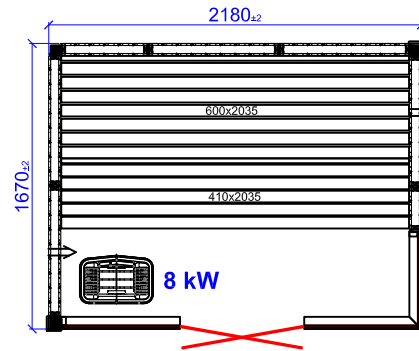

# Harmony GC Left

1670x1670

1925x1670

2180x1670

1925x1925

2180x1925

2435x1925

2690x1925