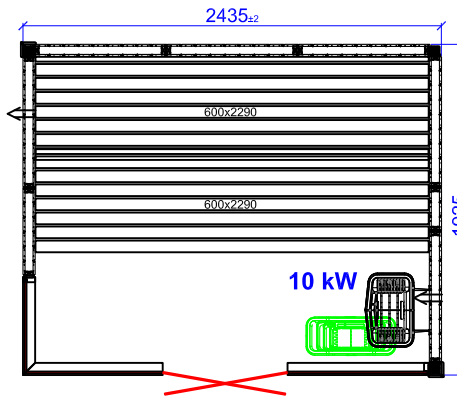

# Harmony GC Right

1670x1670

1925x1670

2180x1670

1925x1925

2180x1925

2435x1925

2690x1925