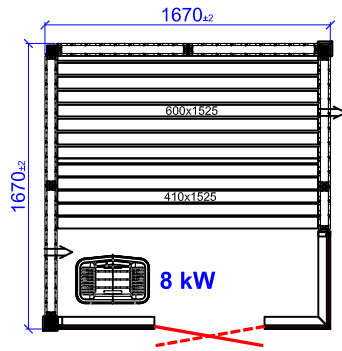

Harmony GC Left

1670x1670