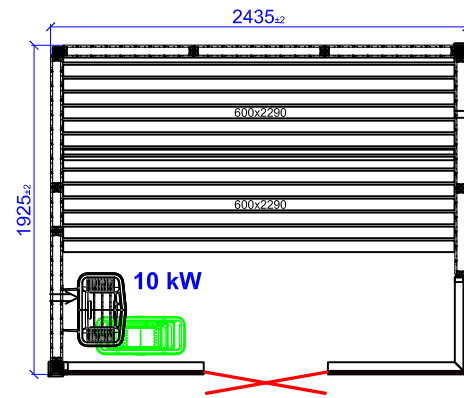

# Harmony GC Left

1670x1670

1925x1670

2180x1670

1925x1925

2180x1925

2435x1925

2690x1925