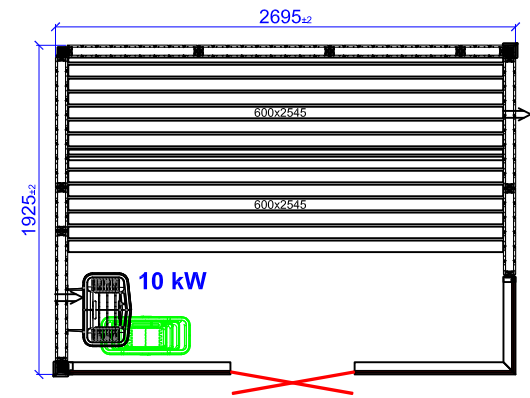

# Harmony GC Left

1670x1670

1925x1670

2180x1670

1925x1925

2180x1925

2435x1925

2690x1925