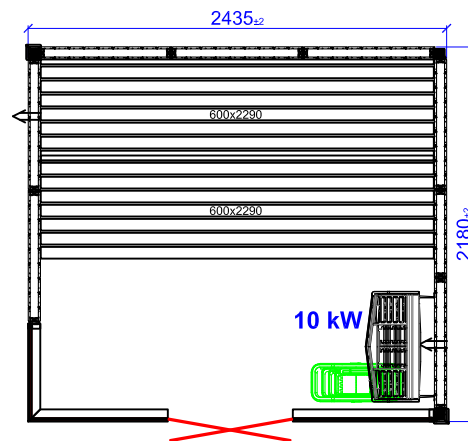

Harmony GC Right

2435x2180