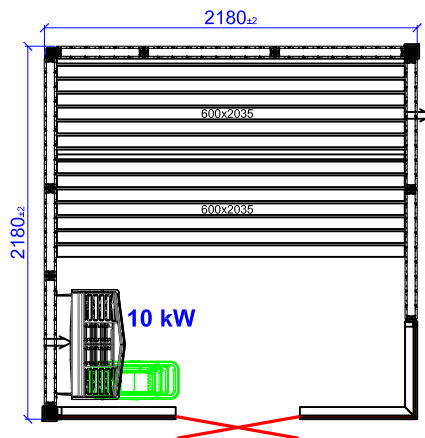

Harmony GC Left

2180x2180