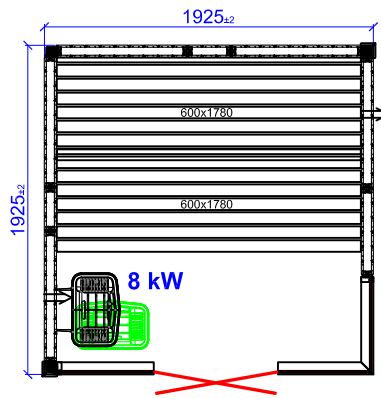

# Harmony GC Left

1670x1670

1925x1670

2180x1670

1925x1925

2180x1925

2435x1925

2690x1925