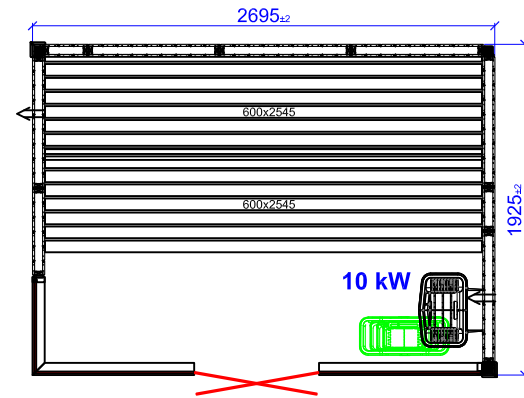

# Harmony GC Right

1670x1670

1925x1670

2180x1670

1925x1925

2180x1925

2435x1925

2690x1925