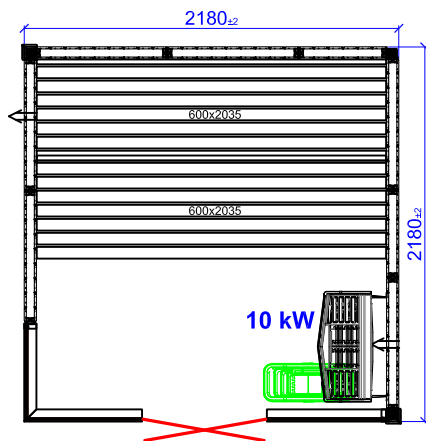

Harmony GC Right

2180x2180