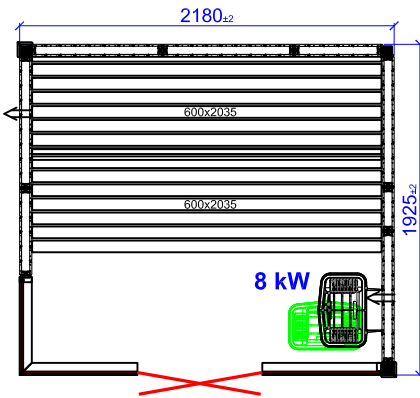

# Harmony GC Right

1670x1670

1925x1670

2180x1670

1925x1925

2180x1925

2435x1925

2690x1925