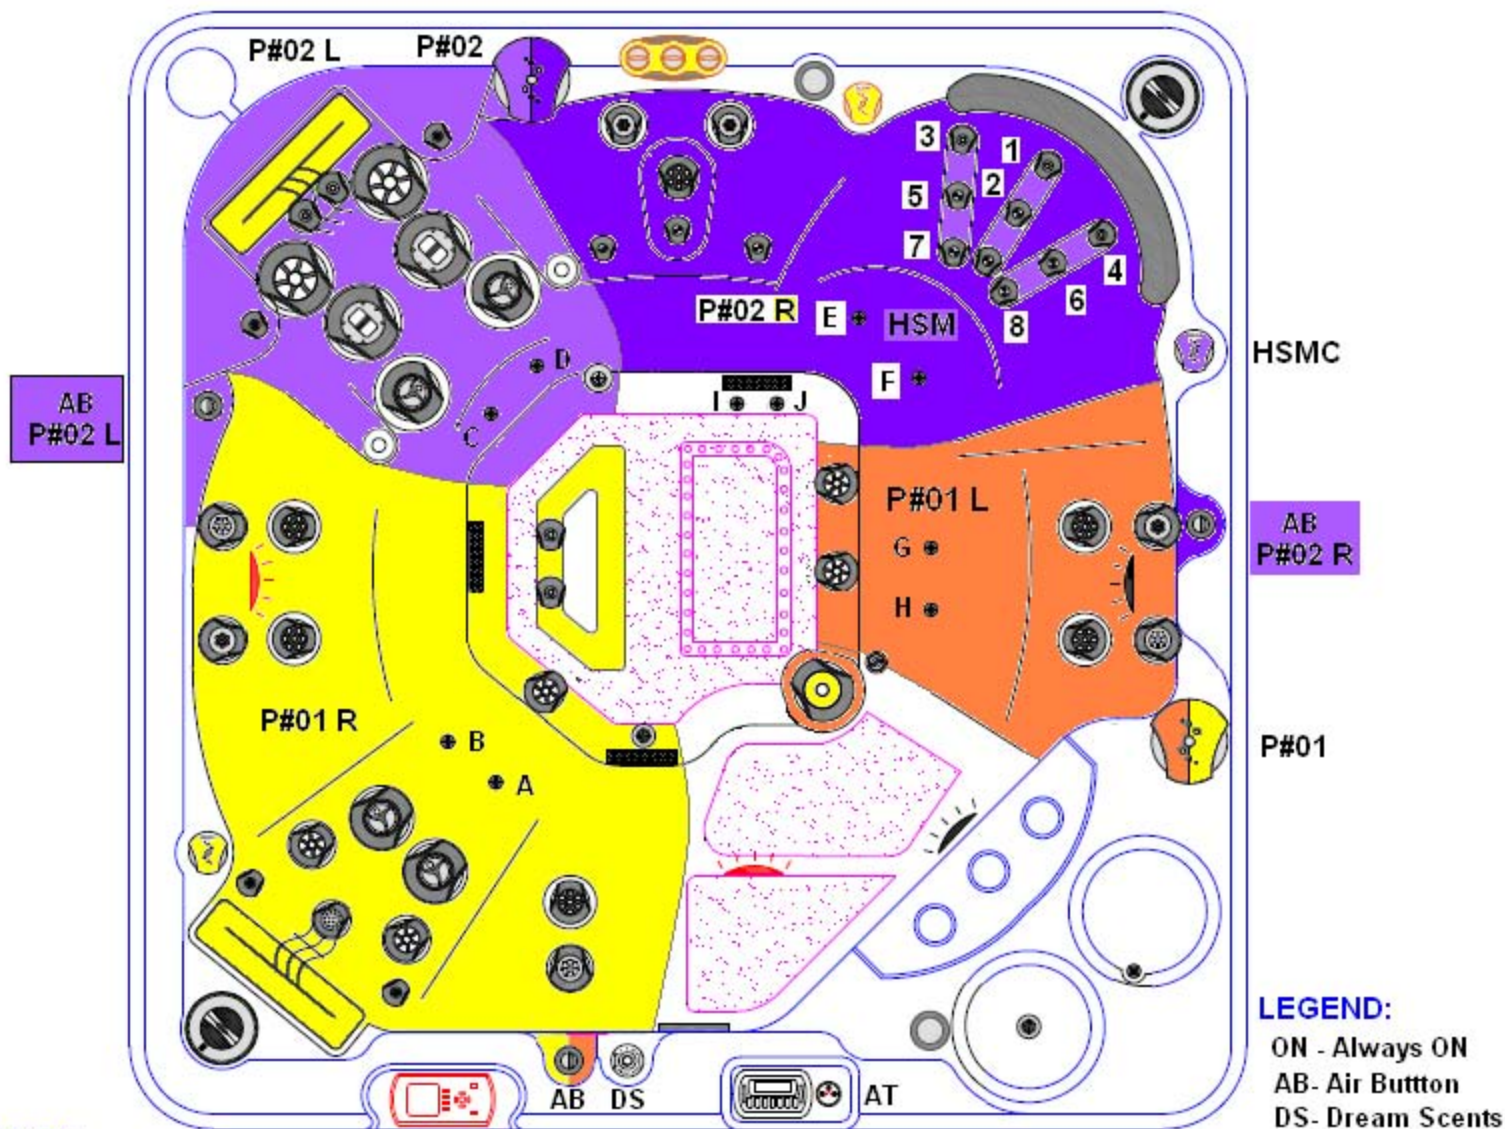

2014 SELF CLEAN 800 PLATINUM (with volcano)
(50 jets including ozone)

LEGEND:

Pump no.1 is orange, yellow or shades of yellow
 Pump no.2 is purple or shades of purple

HSM - HydroSequence Massage Seat
 HSMC - HydroSequence Massage Speed Control
 AT- Air Therapy; Air Jets (A,.....J)