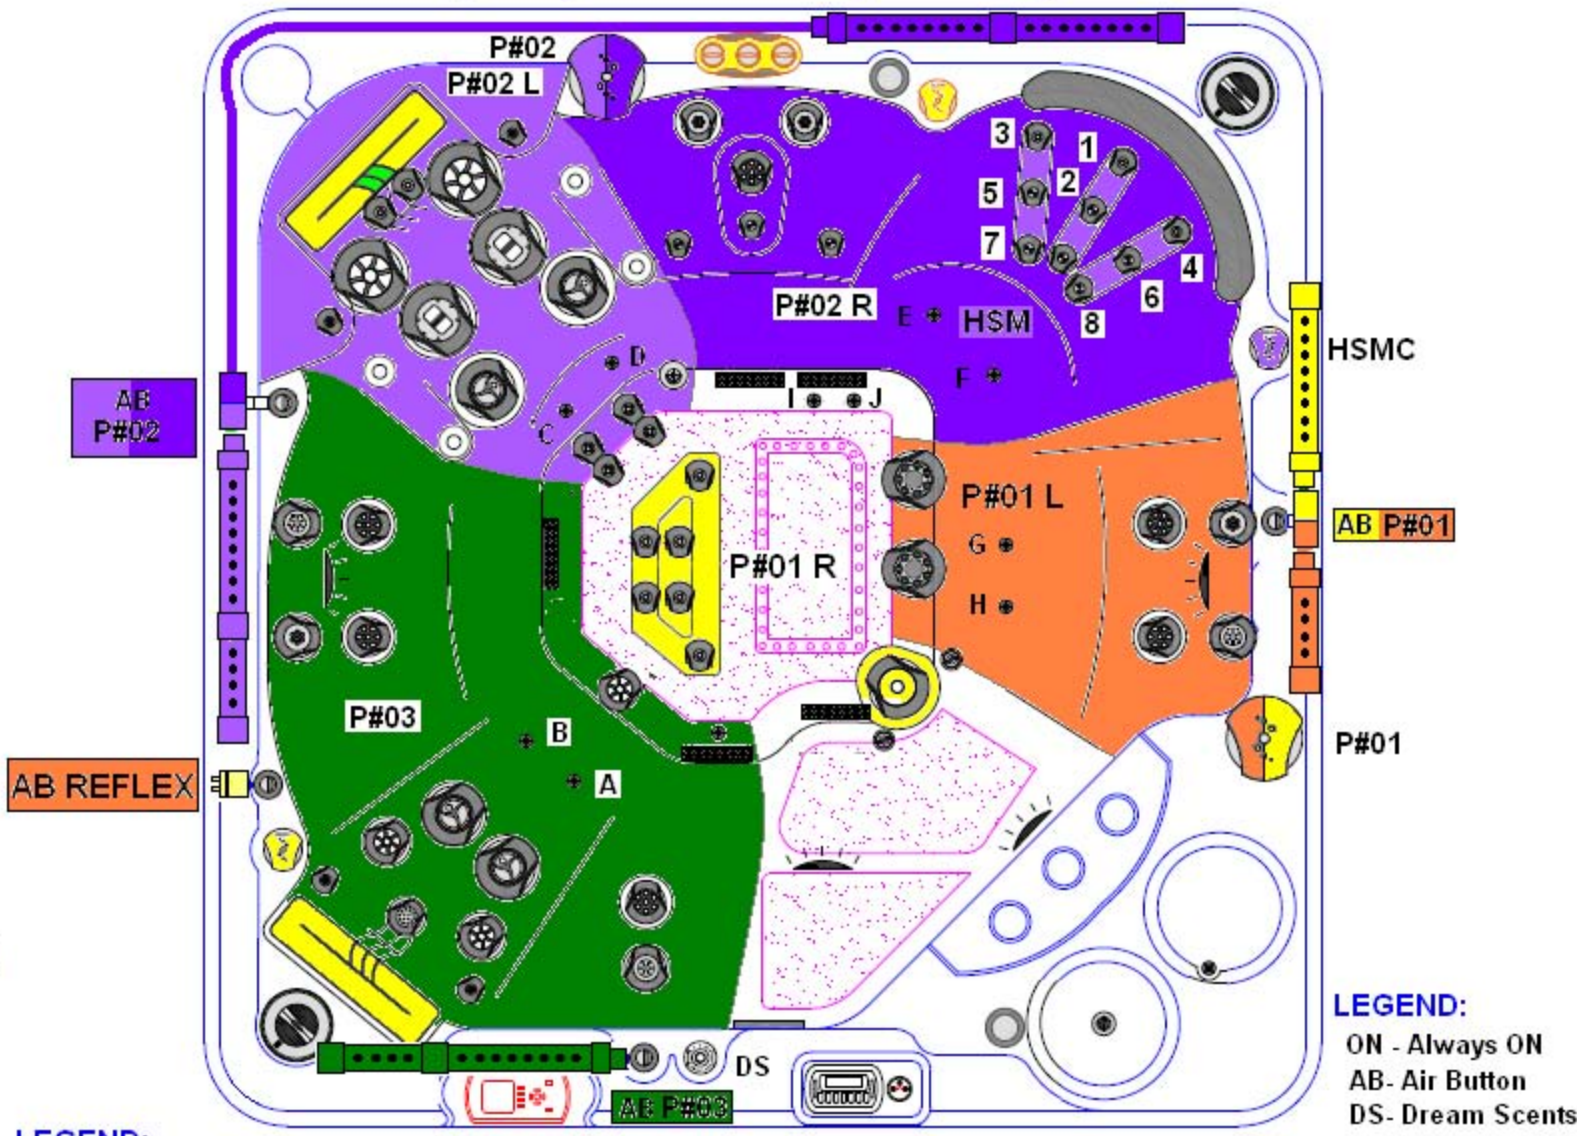

2014 SELF CLEAN 800 LUXURY PACKAGE
 WITH HYDROTHER PACKAGE
 (60 jets including ozone)

LEGEND:

Pump no.1 is orange, yellow or shades of yellow
 Pump no.2 is purple or shades of purple
 Pump no.3 is green or shades of green

LEGEND:
 ON - Always ON
 AB- Air Button
 DS- Dream Scents
 AT
 HSM - HydroSequence Massage Seat
 HSMC - HydroSequence Massage Speed Control
 AT- Air Therapy; Air Jets (A,.....,J)