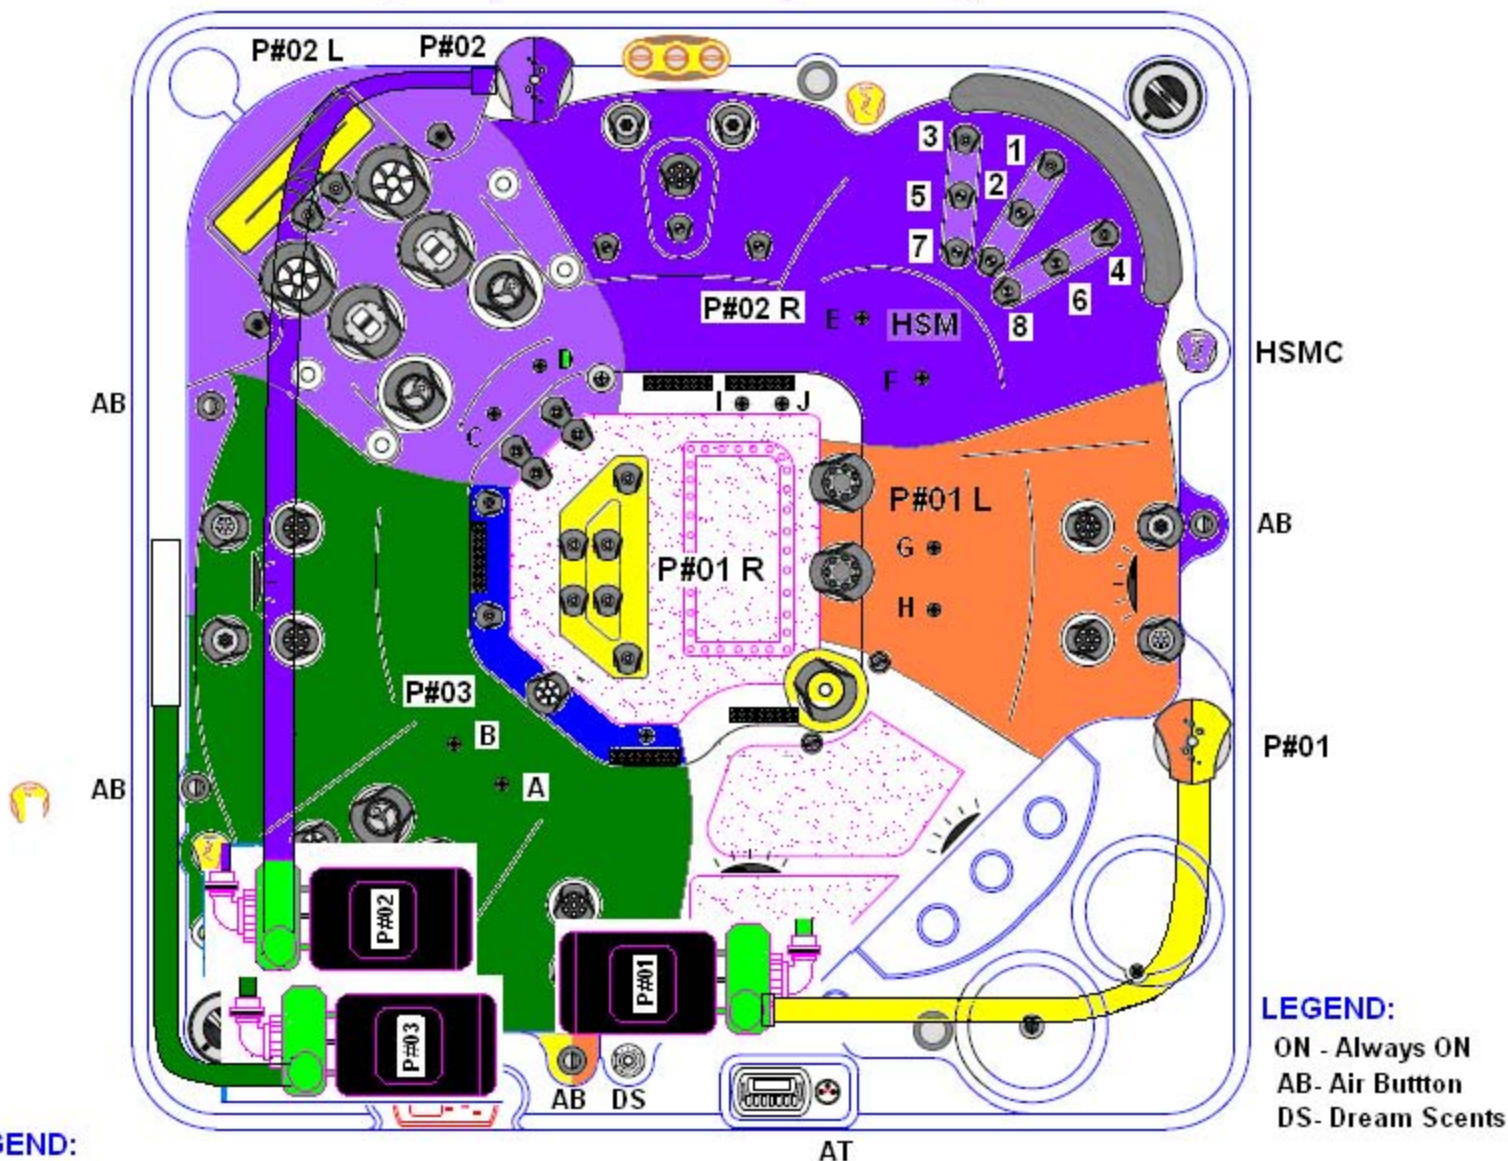

2014 SELF CLEAN 800 LUXURY PACKAGE
 WITH HYDROTHER PACKAGE
 (60 jets including ozone)

LEGEND:

Pump no.1 is orange, yellow or shades of yellow
 Pump no.2 is purple or shades of purple
 Pump no.3 is green or shades of green

AT
 HSM - HydroSequence Massage Seat
 HSMC - HydroSequence Massage Speed Control
 AT- Air Therapy; Air Jets (A,.....,J)