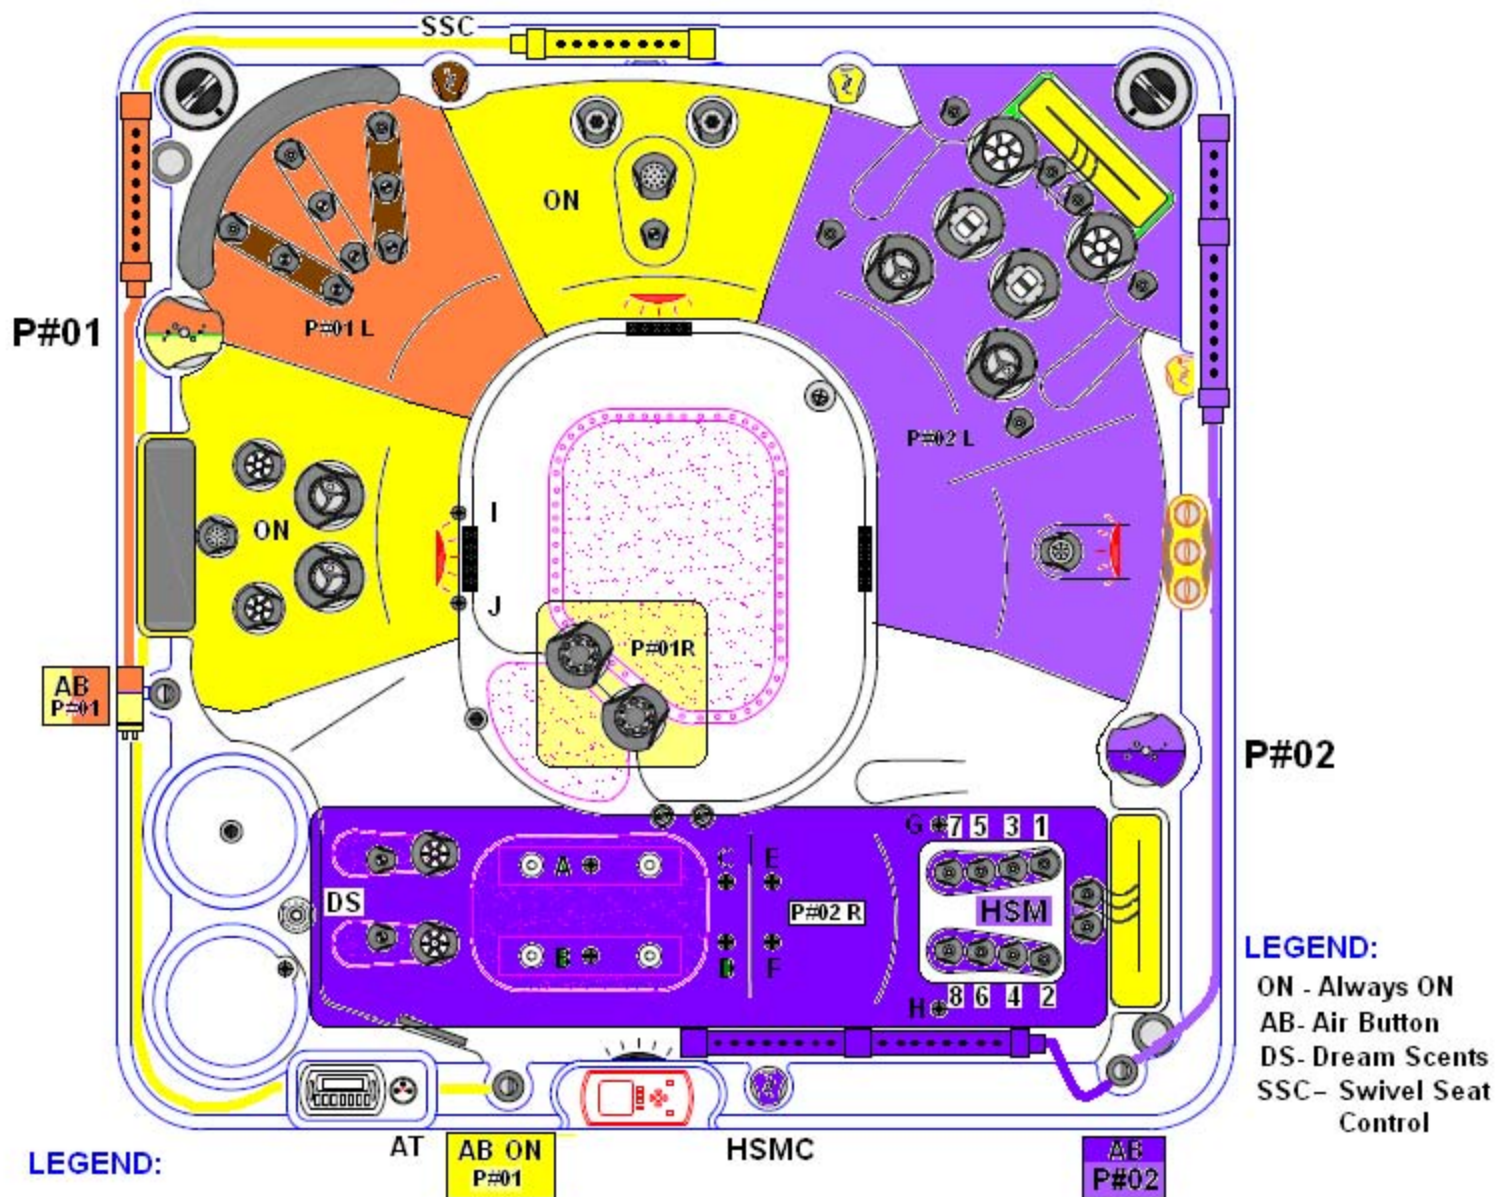

# 2014 SELF CLEAN 775 LUXURY PACKAGE WITH HYDROTHER PACKAGE

Pump no.1 is orange, yellow or shades of yellow  
 Pump no.2 is purple or shades of purple

HSM - HydroSequence Massage Seat  
 HSMC - HydroSequence Massage Speed Control  
 AT- Air Therapy; Air Jets (A.....J)