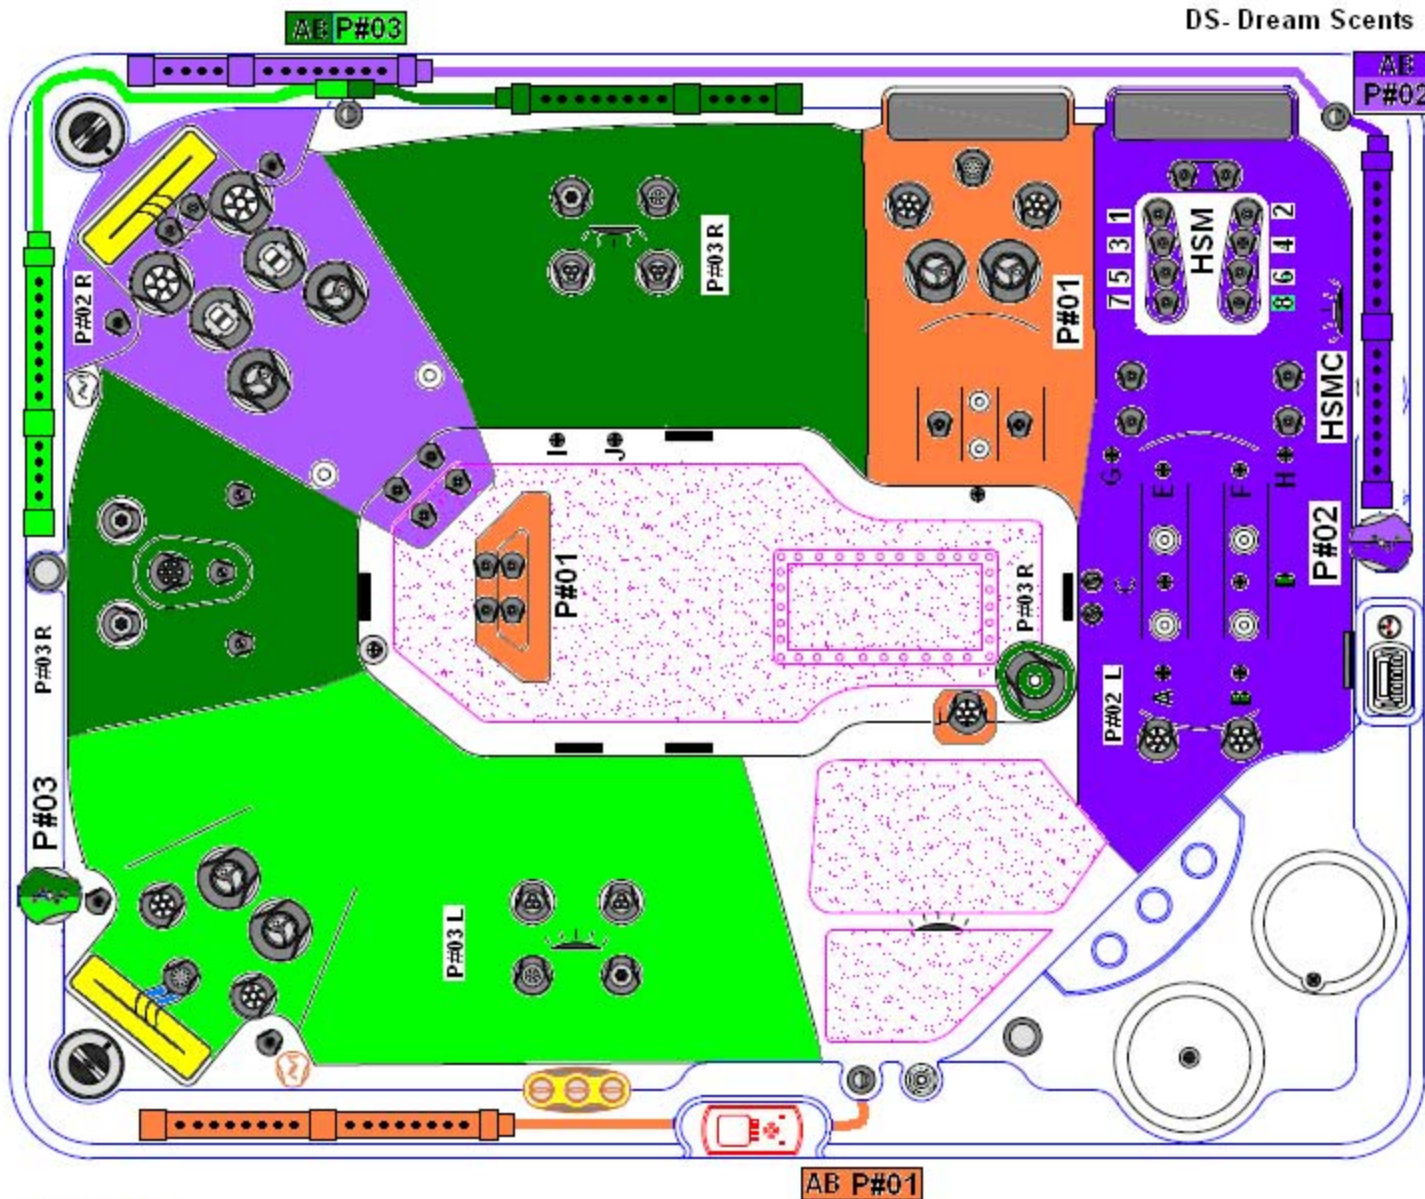

# 2014 SELF CLEAN 1038 TITANIUM WITH HYDROTHER PACKAGE

**LEGEND:**  
 ON - Always ON  
 AB- Air Button  
 DS- Dream Scents

**LEGEND:**

Pump no.1 is orange, yellow or shades of yellow  
 Pump no.2 is purple or shades of purple  
 Pump no.3 is green or shades of green

HSM - HydroSequence Massage Seat  
 HSMC - HydroSequence Massage Speed Control  
 AT- Air Therapy; Air Jets (A.....J)