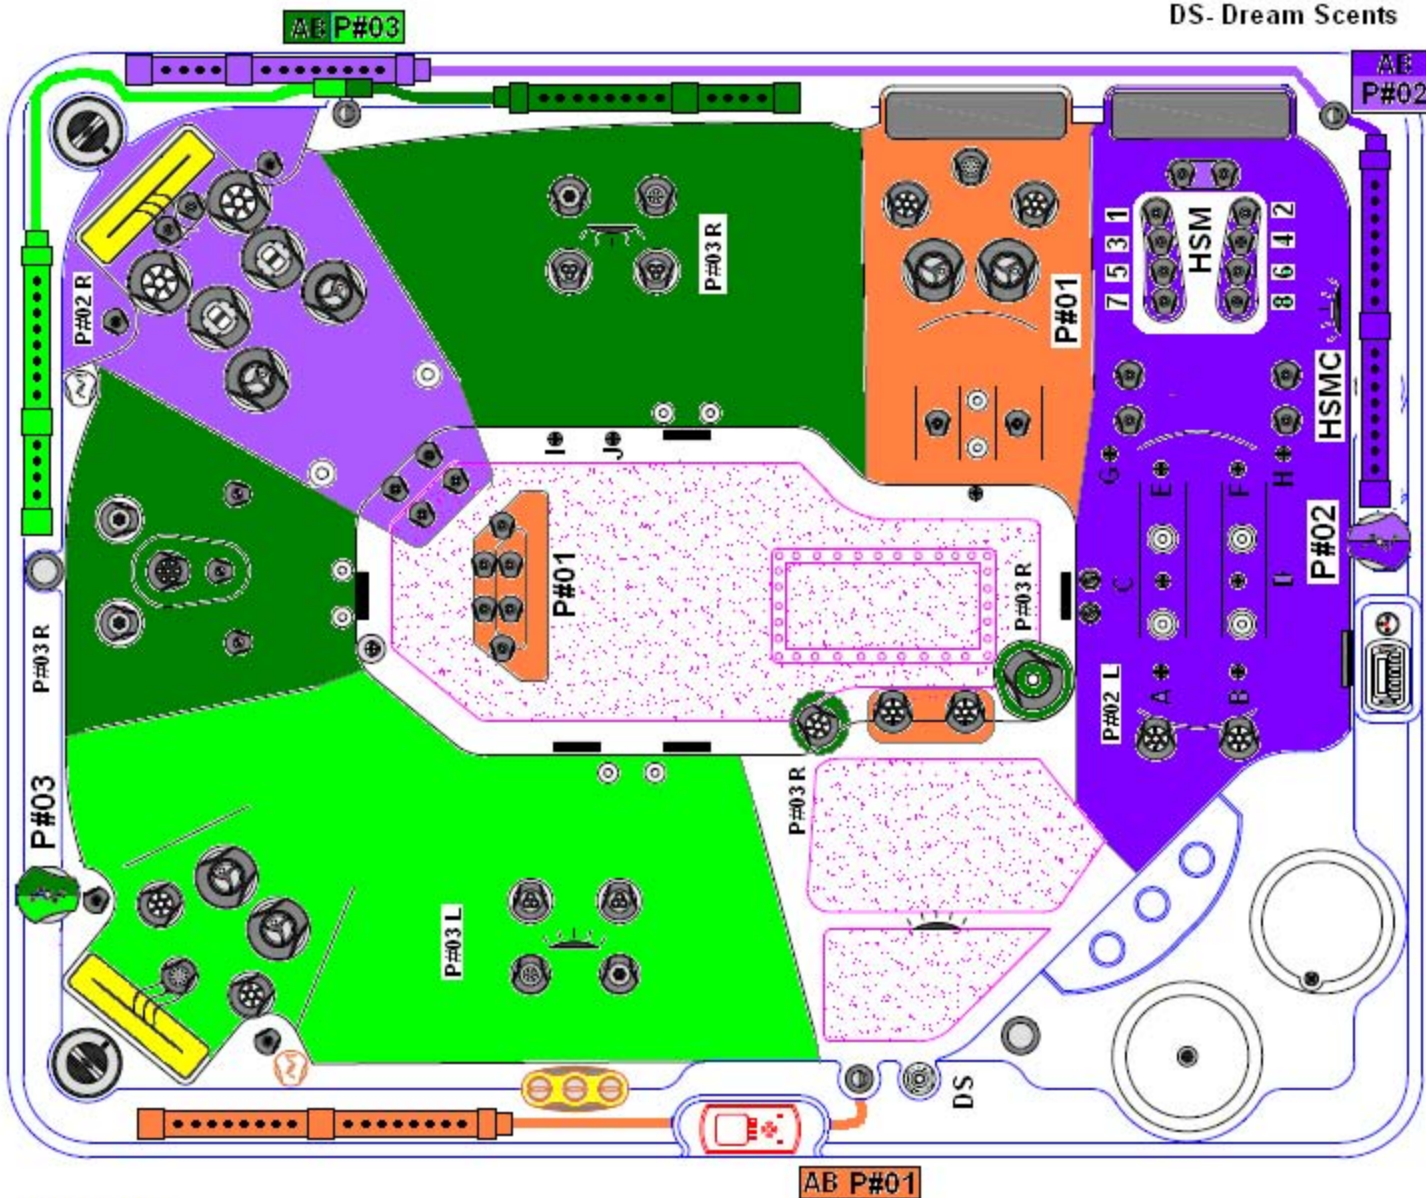

2014 SELF CLEAN 1038 LUXURY PACKAGE
WITH HYDROTHER PACKAGE
(80 jets including ozone)

LEGEND:

ON - Always ON
AB- Air Button
DS- Dream Scents

LEGEND:

Pump no.1 is orange, yellow or shades of yellow
Pump no.2 is purple or shades of purple
Pump no.3 is green or shades of green

HSM - HydroSequence Massage Seat
HSMC - HydroSequence Massage Speed Control
AT- Air Therapy; Air Jets (A.....J)